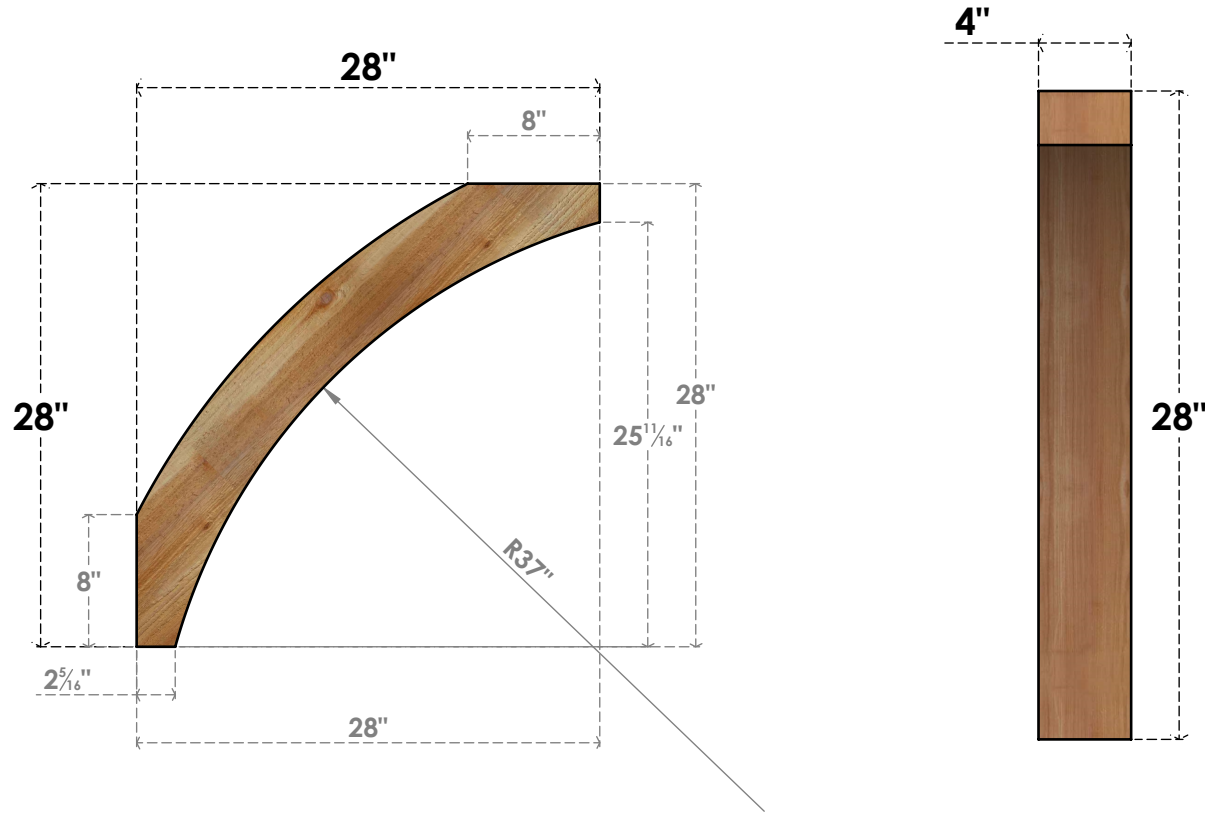

# BRC04X28X28THR00RWR

4"W X 28"D X 28"H THORTON ROUGH SAWN BRACE, WESTERN RED CEDAR

**SIDE**

**FRONT**

**EKENA**  
MILLWORK  
2300 WEST MAIN ST.  
CLARKSVILLE, TX 75426  
TOLL FREE: 866-607-0453  
WWW.EKENAMILLWORK.COM

**NOTES**

1. INSTALLATION TO BE COMPLETED IN ACCORDANCE WITH MANUFACTURER'S SPECIFICATIONS.
2. DRAWING MAY NOT BE TO SCALE
3. THIS DRAWING IS INTENDED FOR DESIGN AND PLANNING PURPOSES ONLY.
4. ALL INFORMATION CONTAINED HEREIN WAS CURRENT AT THE TIME OF DEVELOPMENT BUT MUST BE REVIEWED AND APPROVED BY THE PRODUCT MANUFACTURER TO BE CONSIDERED ACCURATE.
5. PRODUCTS ARE NOT KILN DRIED. THIS ITEM IS UNIQUE AND WILL CONTAIN THE NATURAL VARIATIONS THAT THE WOOD SPECIES OFFERS. THIS MAY RESULT IN VARIATIONS UP TO 1/4"