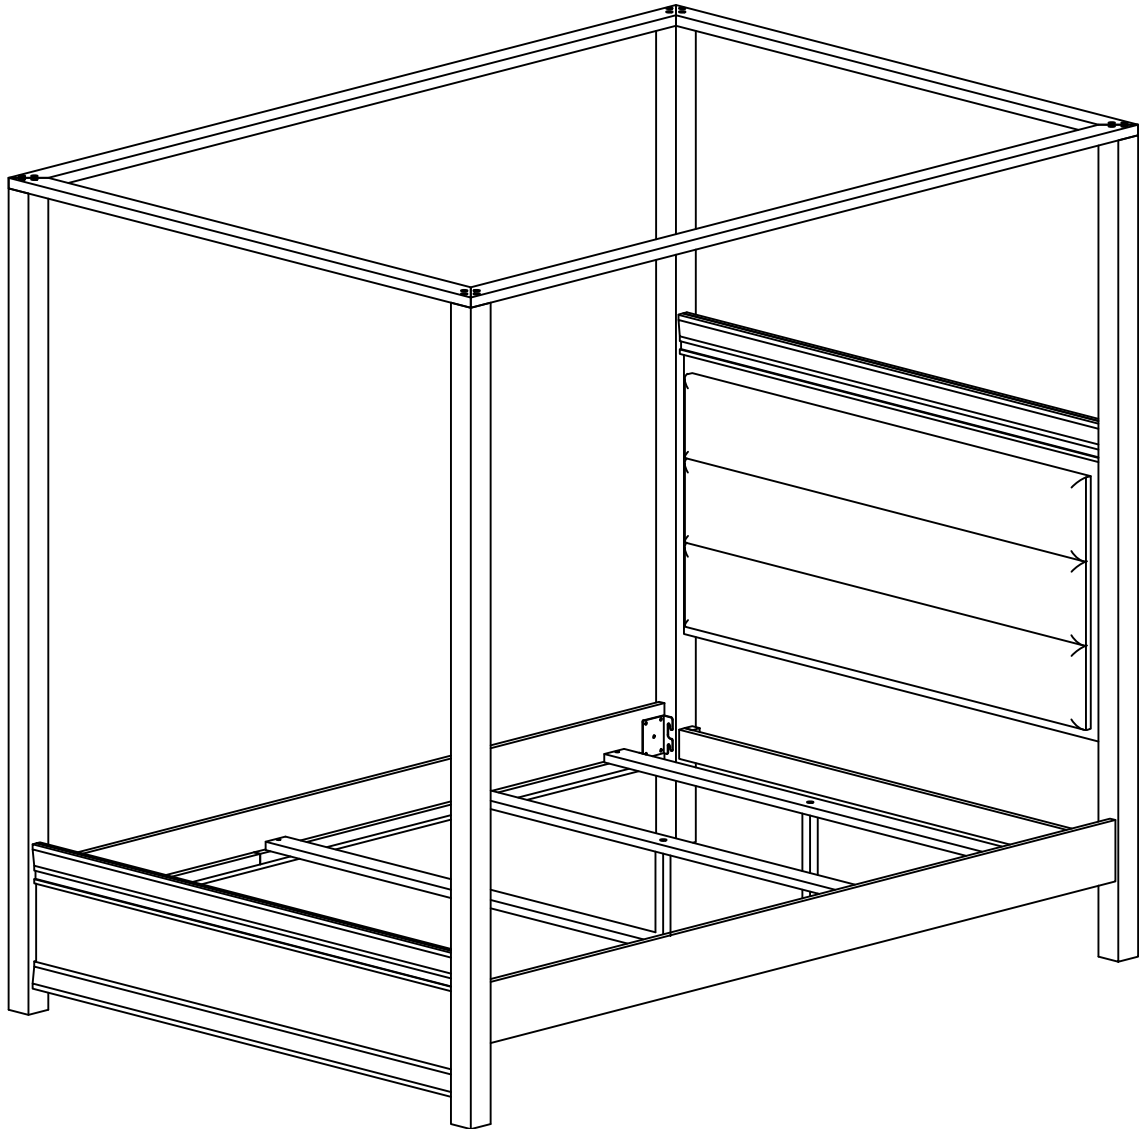

# ASSEMBLY INSTRUCTIONS

SKU : DEH-20-Q

  
**EAST WEST**  
FURNITURE, LLC  
175 Southbelt Industrial Dr,  
Houston, TX 77047  
Email : info@eastwestfurniture.net

Description : Denali Queen Bed  
Dimension : 86.10" x 63.07" x 78.54" H

Denali Queen Bed