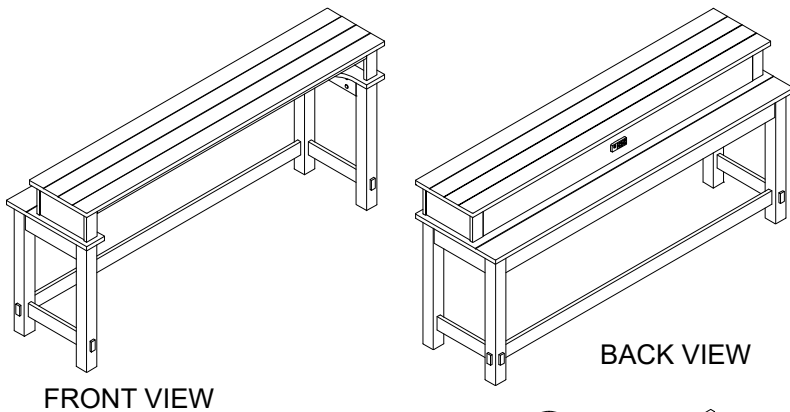

ASSEMBLY INSTRUCTION

DESCRIPTION: CONSOLE BAR TABLE

Thank you for purchasing this quality product. Be sure to check all packing material carefully for small parts which may have come loose inside the carton during shipment. Identify and count all parts and compare with the parts List Below:

PART LIST:

1		2	
TABLE TOP :1PC		LEFT FRAME LEG: 1PC	
3		4	
RIGHT FRAME LEG: 1PC		STRETCHER:1PC	
5			
HARDWARE LIST			
NO.	Drawing	Description	Q'ty
A		Bolt $\Phi 5/16"$ x 1-1/8"	8pcs
B		Spring washer ($\Phi 5/16"$)	8pcs
C		Flat washer ($\Phi 5/16"$ x 16mm)	8pcs
D		Allen wrench (5mm)	1pc
E		Wood screw ($\Phi 8$ x 1-1/2")	2pcs
F		Wood cap ($\Phi 18$ x 10mm)	8pcs