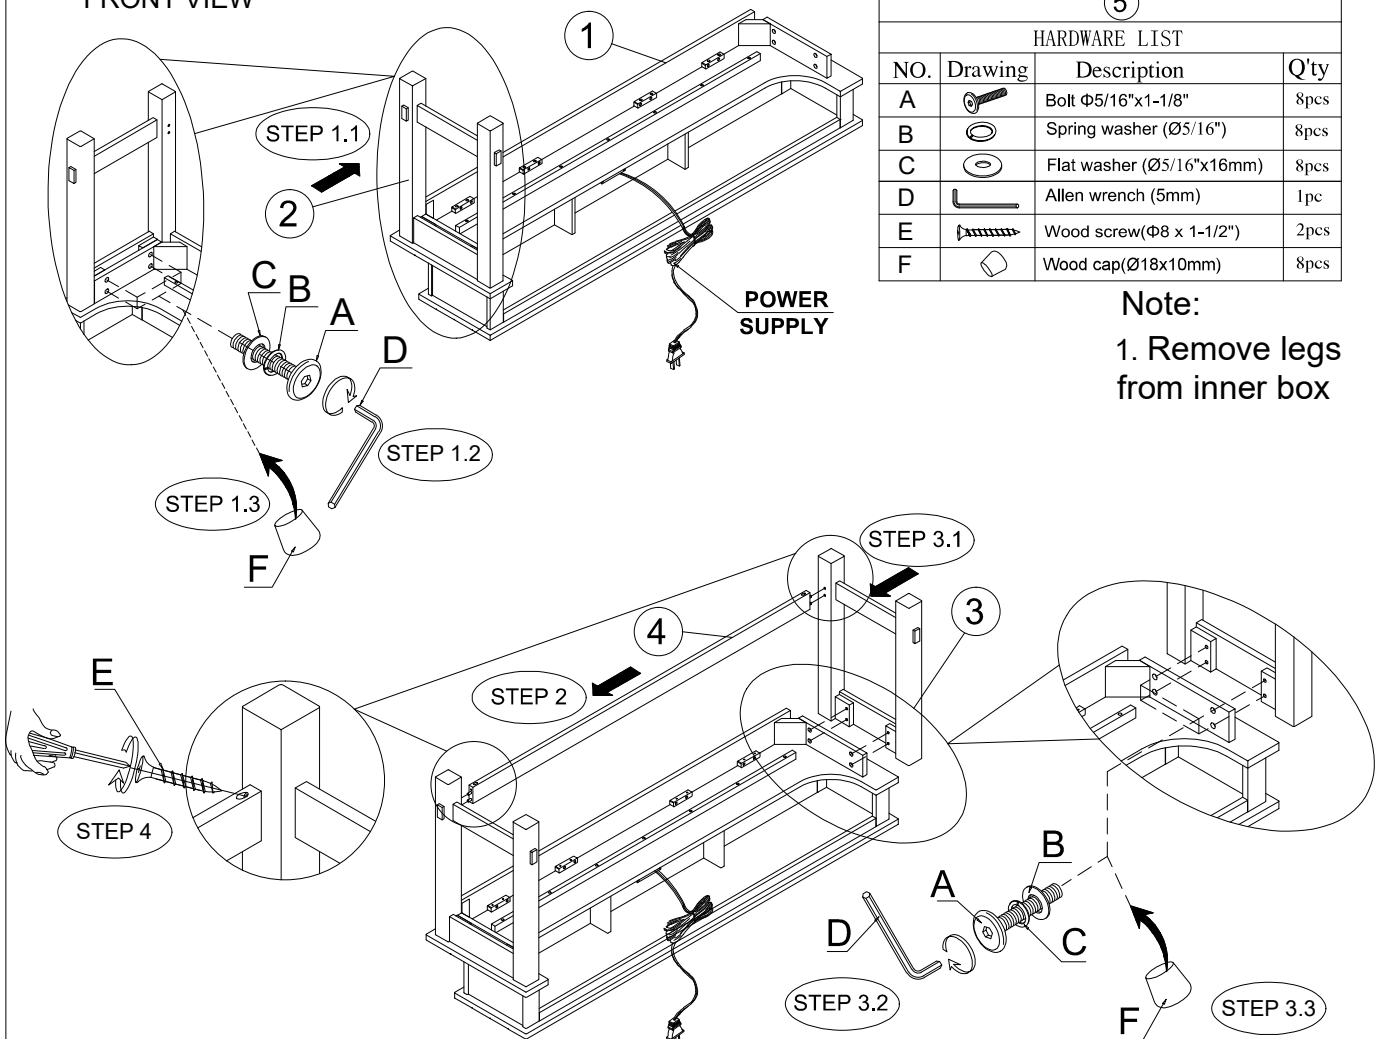

ASSEMBLY INSTRUCTION

DESCRIPTION: CONSOLE BAR TABLE

Thank you for purchasing this quality product. Be sure to check all packing material carefully for small parts which may have come loose inside the carton during shipment. Identify and count all parts and compare with the parts List Below:

PART LIST:

1		2	
TABLE TOP :1PC		LEFT FRAME LEG: 1PC	
3		4	
RIGHT FRAME LEG: 1PC		STRETCHER:1PC	
5			
HARDWARE LIST			
NO.	Drawing	Description	Q'ty
A		Bolt $\Phi 5/16"$ x 1-1/8"	8pcs
B		Spring washer ($\Phi 5/16"$)	8pcs
C		Flat washer ($\Phi 5/16"$ x 16mm)	8pcs
D		Allen wrench (5mm)	1pc
E		Wood screw ($\Phi 8$ x 1-1/2")	2pcs
F		Wood cap ($\Phi 18$ x 10mm)	8pcs

Note:

1. Remove legs from inner box

CLEANING INSTRUCTION

Clean the Console Bar Table surface with a furniture polish and a soft cloth.