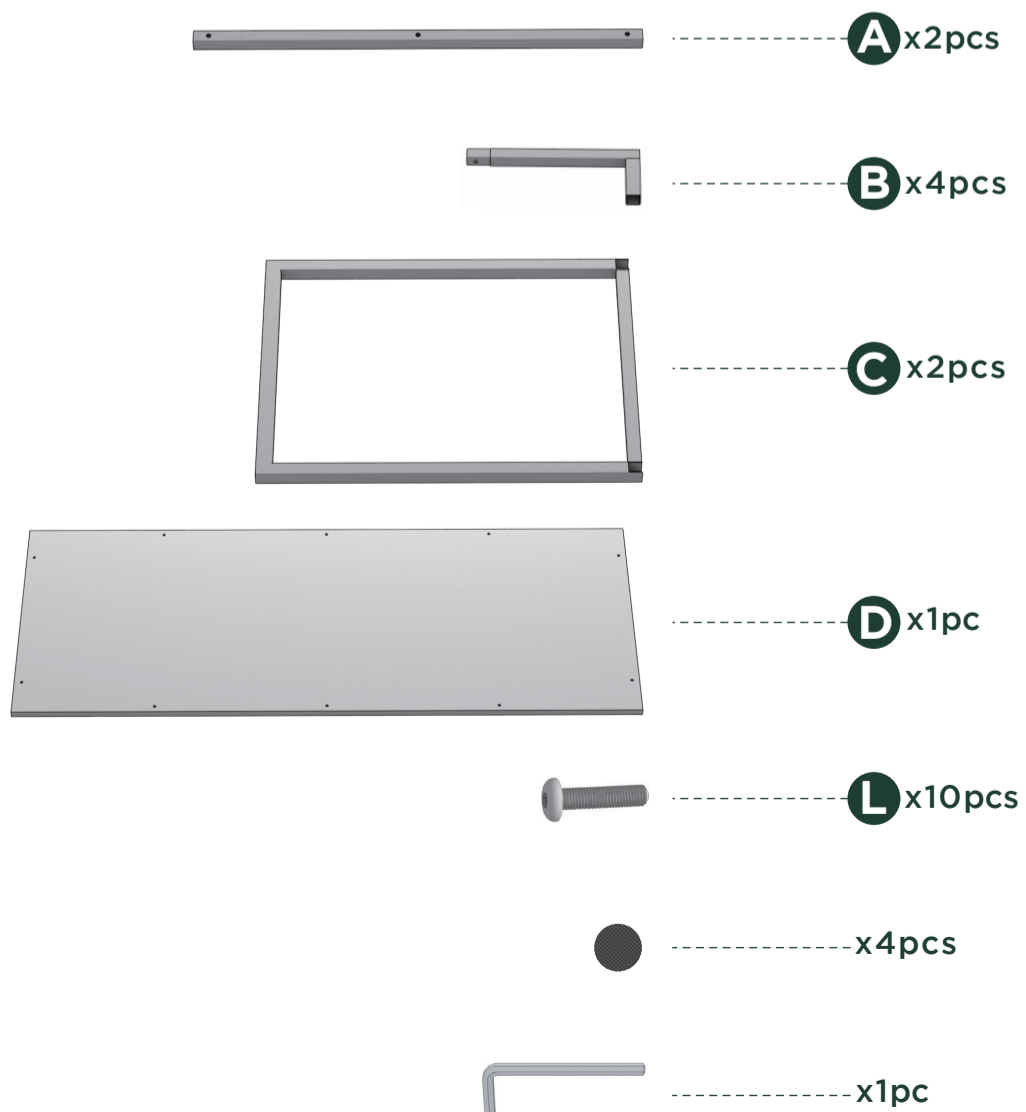

Assembly Instruction

Soho Table

Components

Return Policy

We believe you will absolutely love your new addition to your home, but if for some reason you want to return the product, please contact us directly before you decide to return your product to the retailer. Our Customer Service organization can answer most concerns and can assist you with any questions you may have about your new product.

The item must be returned in good condition, in original box, with all original proof of purchase, parts and accessories, within the time frame specified by the retailer it was purchased from.

1

x2

2

3

4