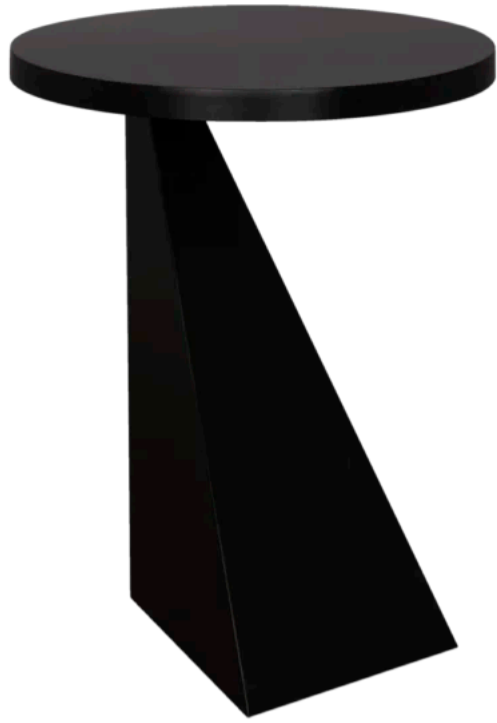

# NOIR

## KANO SIDE TABLE

SKU: GTAB9008MTB

Dimensions

20W x 20D x 26H

Weight (lbs)

34

Material

Industrial Steel