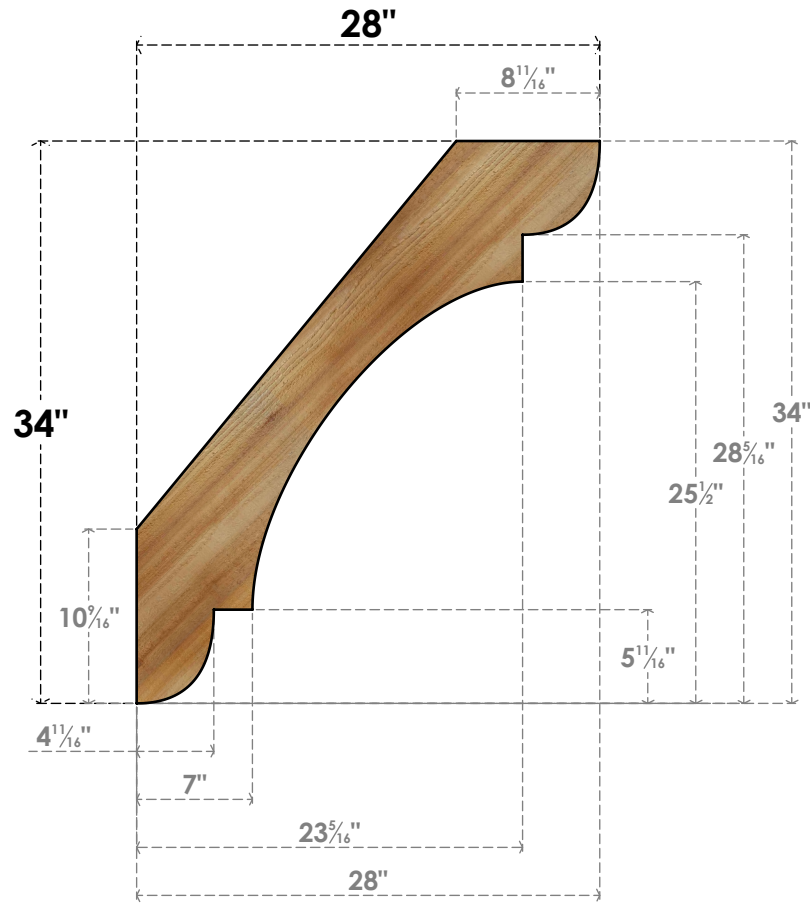

BRC06X28X34OLY00RWR

6"W X 28"D X 34"H OLYMPIC ROUGH SAWN BRACE, WESTERN RED CEDAR

SIDE

FRONT

EKENA MILLWORK
 2300 WEST MAIN ST.
 CLARKSVILLE, TX 75426
 TOLL FREE: 866-607-0453
 WWW.EKENAMILLWORK.COM

NOTES

1. INSTALLATION TO BE COMPLETED IN ACCORDANCE WITH MANUFACTURER'S SPECIFICATIONS.
2. DRAWING MAY NOT BE TO SCALE
3. THIS DRAWING IS INTENDED FOR DESIGN AND PLANNING PURPOSES ONLY.
4. ALL INFORMATION CONTAINED HEREIN WAS CURRENT AT THE TIME OF DEVELOPMENT BUT MUST BE REVIEWED AND APPROVED BY THE PRODUCT MANUFACTURER TO BE CONSIDERED ACCURATE.
5. PRODUCTS ARE NOT KILN DRIED. THIS ITEM IS UNIQUE AND WILL CONTAIN THE NATURAL VARIATIONS THAT THE WOOD SPECIES OFFERS. THIS MAY RESULT IN VARIATIONS UP TO 1/4"