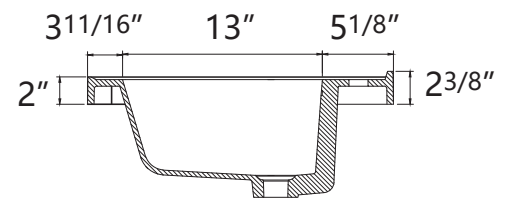

ZEAFIVE[®]

DIMENSION DETAILS

BATHROOM VANITY

✉ Email: service@bestgosupplychaininc.com

MODEL.
T-60W

PRODUCT
INSTRUCTION
VIDEO

COUNTERTOP SIZE

Top View

Front View

Side View