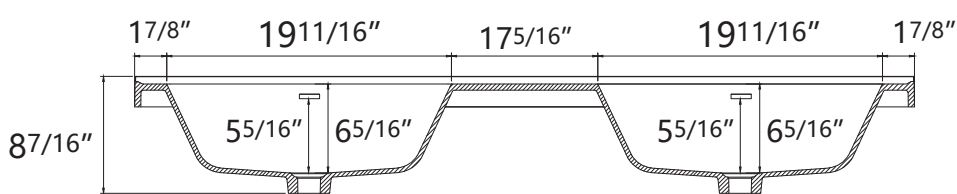

ZEAFIVE[®]

DIMENSION DETAILS

BATHROOM VANITY

✉ Email: service@bestgosupplychaininc.com

MODEL.
T-60W

PRODUCT
INSTRUCTION
VIDEO

COUNTERTOP SIZE

Top View

Front View

Side View