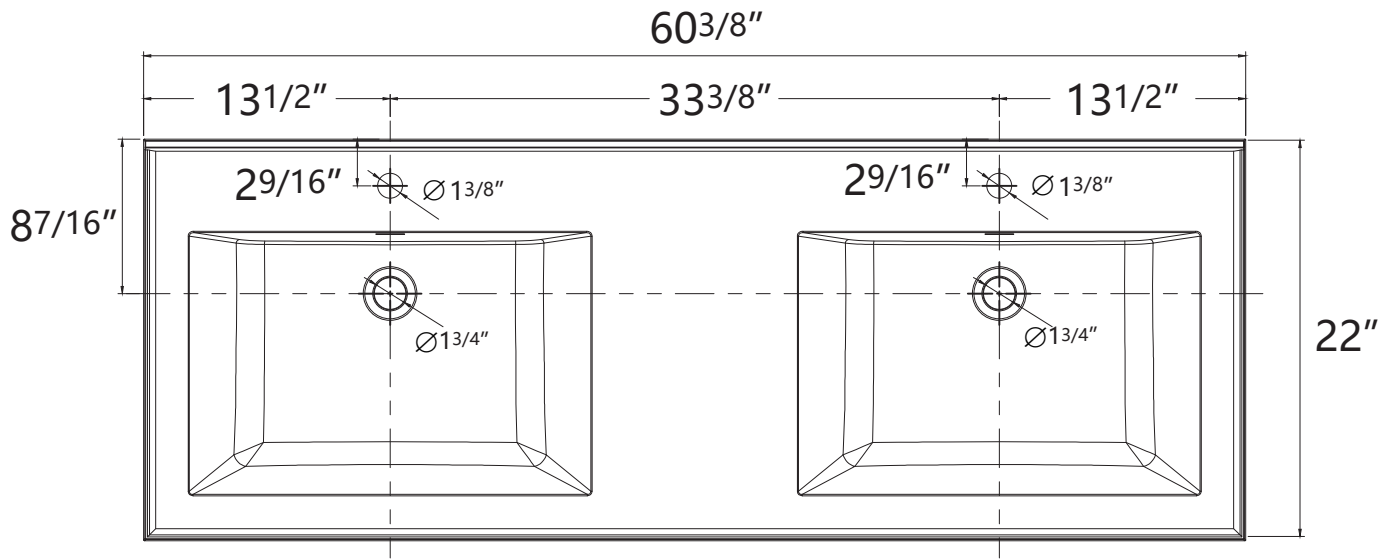

ZEAFIVE[®]

DIMENSION DETAILS

BATHROOM VANITY

✉ Email: service@bestgosupplychaininc.com

MODEL.
T-60W

PRODUCT
INSTRUCTION
VIDEO

COUNTERTOP SIZE

Top View

Front View

Side View