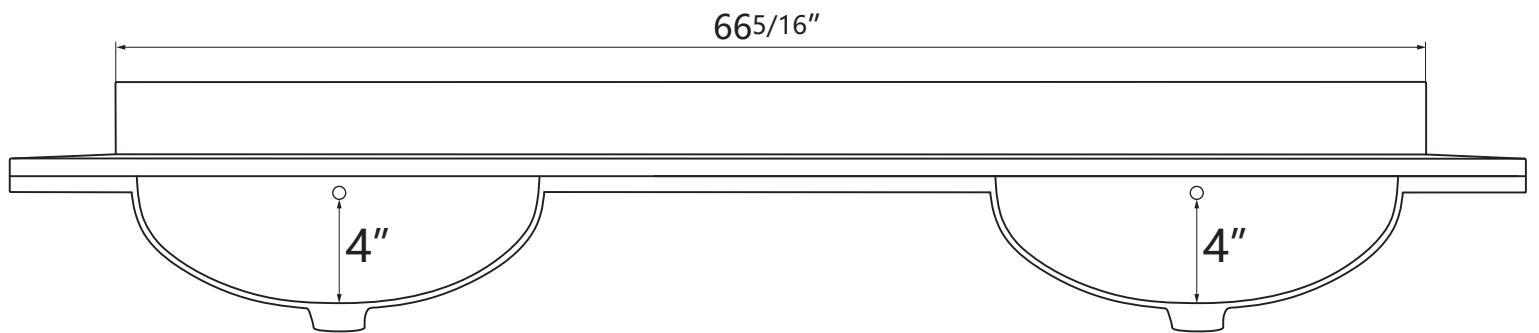

DIMENSION DETAILS

BATHROOM VANITY

PRODUCT
INSTRUCTION
VIDEO

MODEL GP-HG6622D-3K

Top View

VANITY SIZE

Front View

Side View