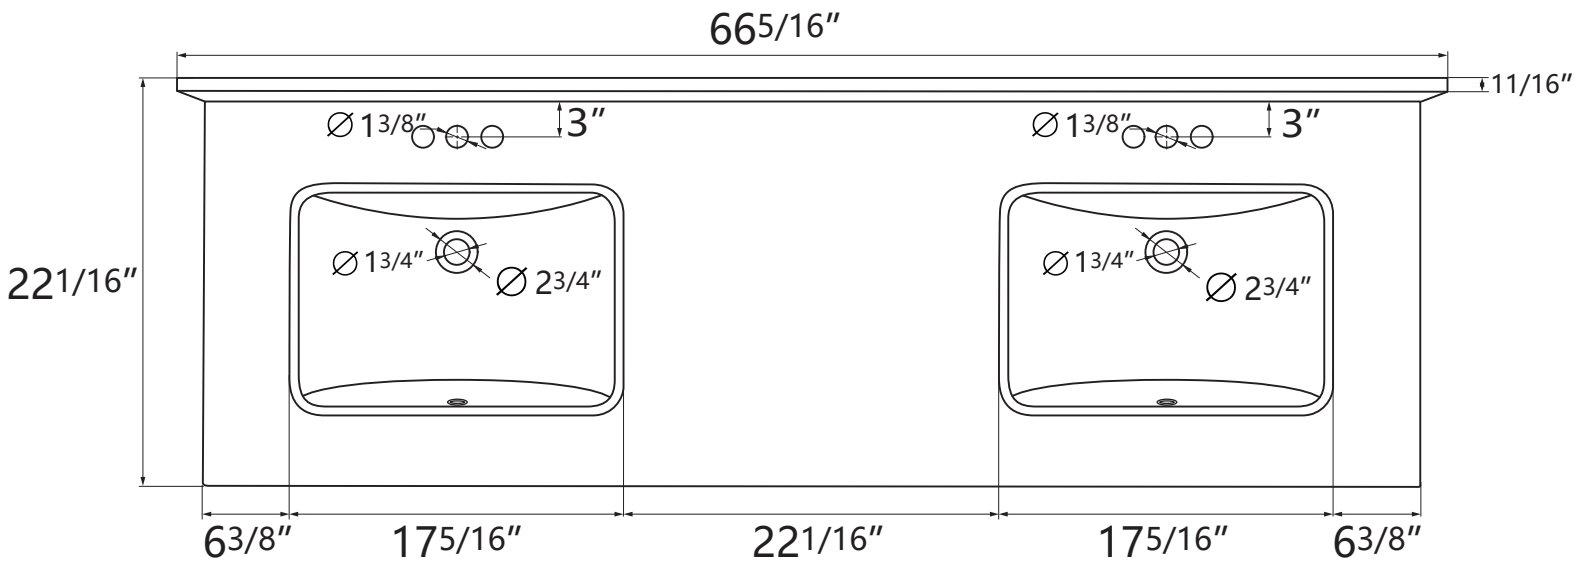

DIMENSION DETAILS

BATHROOM VANITY

PRODUCT
INSTRUCTION
VIDEO

MODEL GP-HG6622D-3K

Top View

VANITY SIZE

Front View

Side View