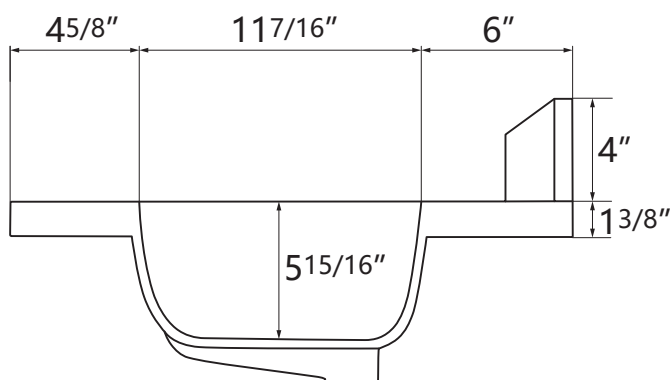

DIMENSION DETAILS

BATHROOM VANITY

PRODUCT
INSTRUCTION
VIDEO

MODEL GP-HG6622D-3K

Top View

VANITY SIZE

Front View

Side View