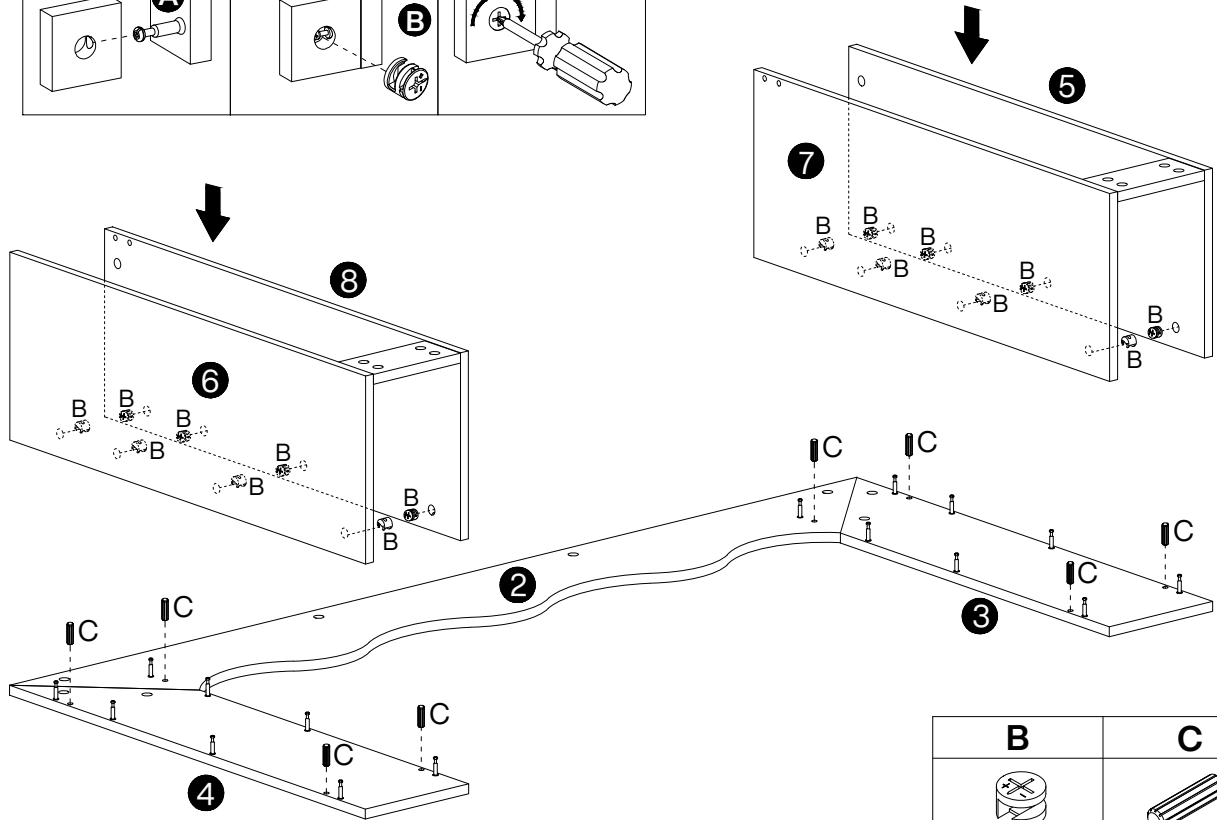

Screw the pin into the hole. Set the cams correctly by aligning the head of the cams with the lock pins. Lock the cam by turning the cam head with a screwdriver until it is tightened. Please do not use an electric screwdriver to assemble the unit.

1

A

Ø6X35 mm
35 pcs

2

A

Ø6X35 mm
8 pcs

3

B
Ø15X12 mm
4 pcs

4

B
Ø15X12 mm
8 pcs

5

B	C
Ø15X12 mm	Ø8X30 mm
16 pcs	8 pcs

6

D	J
Ø7X47 mm	M4X64 mm
4 pcs	1 pc

7

B	C
	
Ø15X12 mm	Ø8X30 mm
15 pcs	12 pcs

8

E	I
	
3.5X14 mm	26X13 mm
2 pcs	2 pcs

9

F	G	I
		
4X35 mm	Ø8X40 mm	26X13 mm
2 pcs	2 pcs	2 pcs

10

H

L250 mm
2 pcs

DESIGNED FOR LIFE