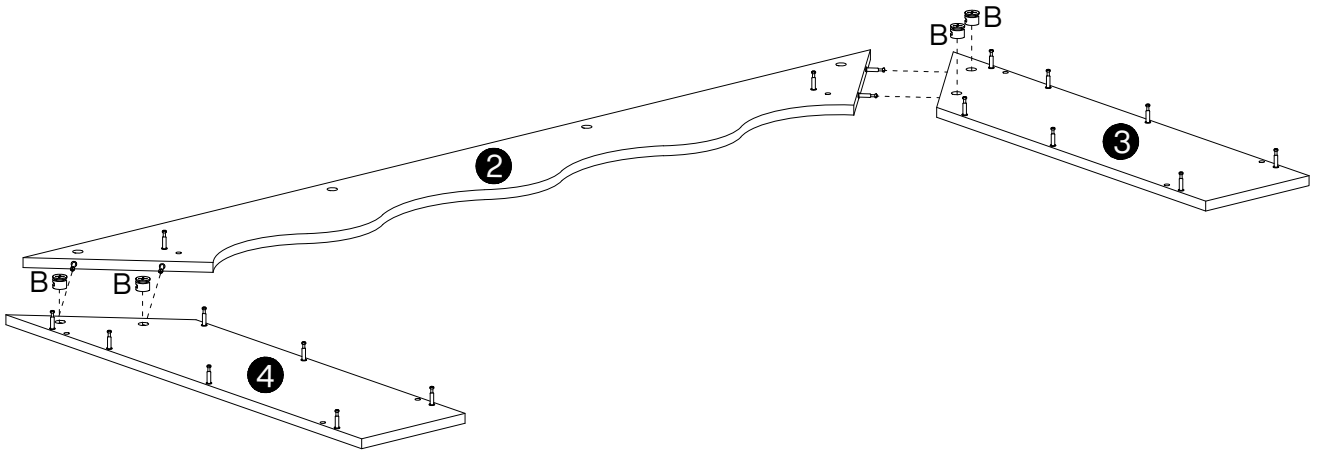

Screw the pin into the hole. Set the cams correctly by aligning the head of the cams with the lock pins. Lock the cam by turning the cam head with a screwdriver until it is tightened. Please do not use an electric screwdriver to assemble the unit.

1

A

Ø6X35 mm
35 pcs

2

A

Ø6X35 mm
8 pcs

3

B
Ø15X12 mm
4 pcs

4

B
Ø15X12 mm
8 pcs

5

B	C
Ø15X12 mm	Ø8X30 mm
16 pcs	8 pcs

6

D	J
Ø7X47 mm	M4X64 mm
4 pcs	1 pc

7

B	C
	
Ø15X12 mm	Ø8X30 mm
15 pcs	12 pcs

8

E	I
	
3.5X14 mm	26X13 mm
2 pcs	2 pcs

9

F	G	I
		
4X35 mm	Ø8X40 mm	26X13 mm
2 pcs	2 pcs	2 pcs

10

H

L250 mm
2 pcs

DESIGNED FOR LIFE