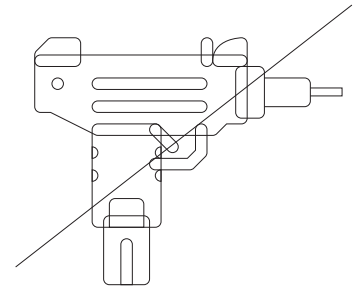

How to Get the Assembly Video

Step 1 Scan the QR code.

Installation Video

Step 2 Search with the Model No. (on the bottom left corner of the title page)

HOGA-J0387

Note: If you can't find the assembly video, please contact us.

We recommend using hand tools for assembly.

If an electric screwdriver is used, reduce power and torque to avoid damage to the product.

Install the Anti-Tip Straps

Using the anti-tip straps can reduce the risk of tipping over, but can not eliminate it.

⚠ Caution

Make sure all parts are included. Most board parts are labeled or stamped on the raw edge. Contact us for a free replacement if you encounter any damaged or missing parts.

Parts List

<p>1</p>  <p>1 pc</p>	<p>2</p>  <p>1 pc</p>	<p>3</p>  <p>1 pc</p>	<p>4</p>  <p>1 pc</p>
<p>5</p>  <p>1 pc</p>	<p>6</p>  <p>1 pc</p>	<p>7</p>  <p>1 pc</p>	<p>8</p>  <p>1 pc</p>
<p>9</p>  <p>1 pc</p>	<p>10</p>  <p>2 pcs</p>		