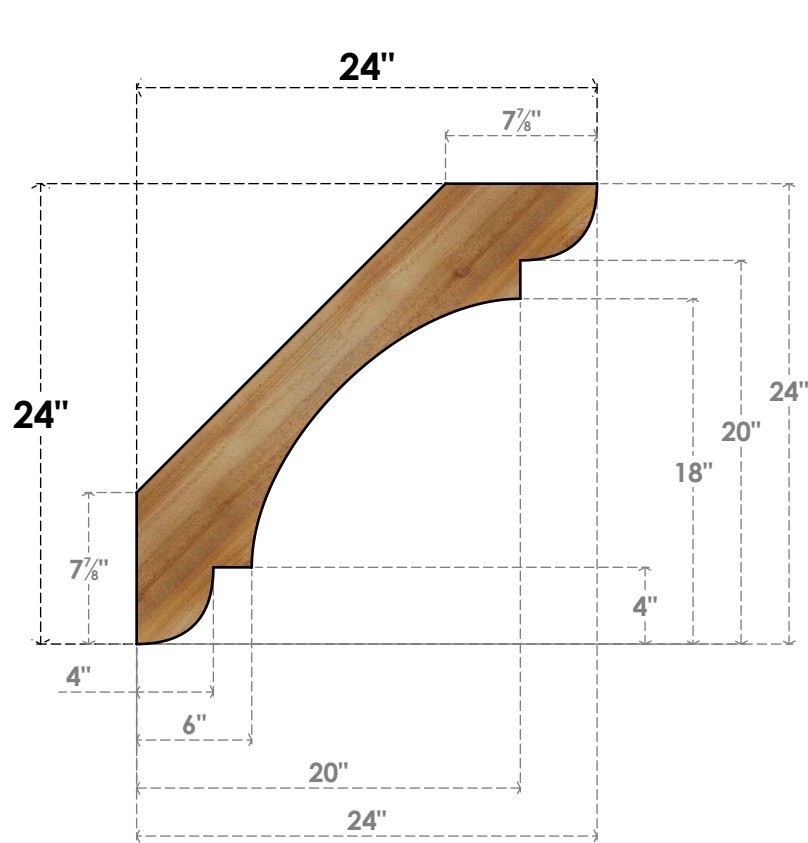

BRC04X24X24OLY00RWR

4"W X 24"D X 24"H OLYMPIC ROUGH SAWN BRACE, WESTERN RED CEDAR

SIDE

FRONT

EKENA MILLWORK
 2300 WEST MAIN ST.
 CLARKSVILLE, TX 75426
 TOLL FREE: 866-607-0453
 WWW.EKENAMILLWORK.COM

NOTES

1. INSTALLATION TO BE COMPLETED IN ACCORDANCE WITH MANUFACTURER'S SPECIFICATIONS.
2. DRAWING MAY NOT BE TO SCALE
3. THIS DRAWING IS INTENDED FOR DESIGN AND PLANNING PURPOSES ONLY.
4. ALL INFORMATION CONTAINED HEREIN WAS CURRENT AT THE TIME OF DEVELOPMENT BUT MUST BE REVIEWED AND APPROVED BY THE PRODUCT MANUFACTURER TO BE CONSIDERED ACCURATE.
5. PRODUCTS ARE NOT KILN DRIED. THIS ITEM IS UNIQUE AND WILL CONTAIN THE NATURAL VARIATIONS THAT THE WOOD SPECIES OFFERS. THIS MAY RESULT IN VARIATIONS UP TO 1/4"