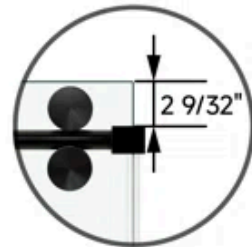

Width	48" / 54" / 60" / 66" / 72" / 76" / 78"
Height	60" / 66" / 72" / 76" / 79"

Cozy

**Glass Top to
Wall Mount Height**

**Minimum
Threshold Depth**

Width Adjustment

5" total range
(-4" / +1" from nominal)