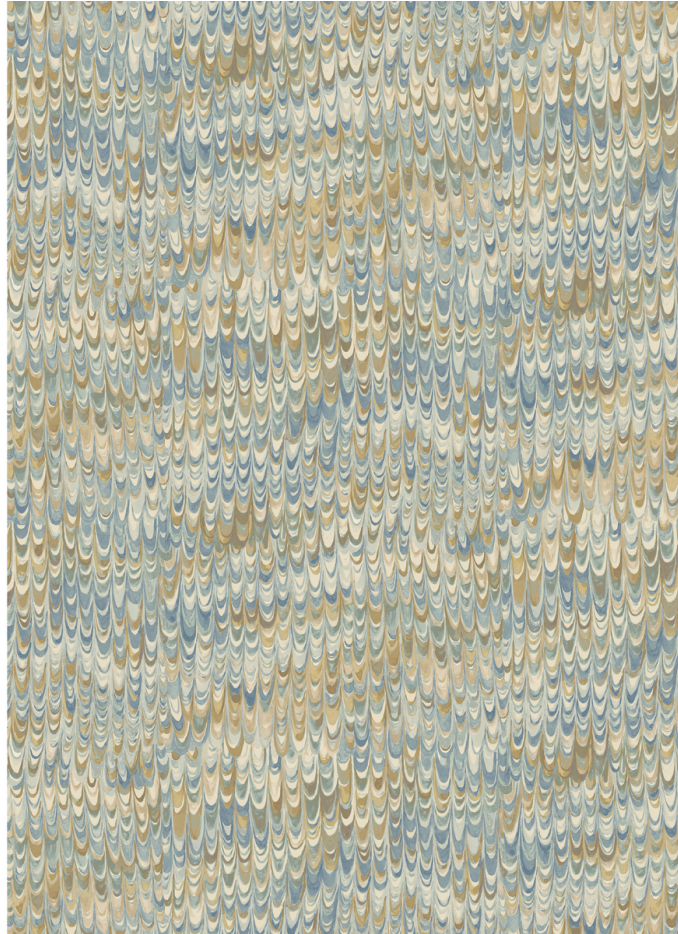

End Paper - Blue/Sand

SKU: FG126.H59.0

LEEJOFA

SKU: **FG126.H59.0**

Collection: **Country Walk Wallpapers**

Note: **Priced And Sold By The 10 Meter Roll**

Width: **70 cm (27.56 in)**

Wallcovering Area: **7.00 Square Meter**

Brand: **Mulberry**

Railroaded: **No**

Composition: **Non Woven - 100%**

Vertical Repeat: **48 cm (18.9 in)**