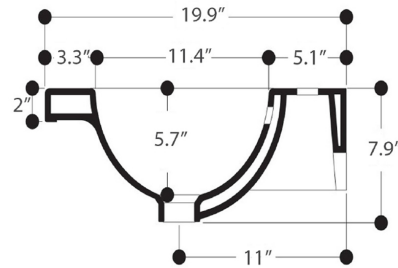

Related Items:

- WSBC 53991 | Push Waste Drain
- WSBC 53922 | Decorative Trap

Finishes:

-  Glossy White

SKU# | Options:

- Ago 95 | Glossy White

* WS Bath Collections reserves the right to revise dimensions or information on this sheet without notice

Collection Whitestone	Model Ago 95 - WS31901F	Dimensions Metric <i>1 inch = 2.54 cm</i> <i>1 inch = 25.4 mm</i>	 1051 Lea Drive - Collegeville, PA 19426 Tel. 215 513 9400 - Fax 610 831 0215 www.ws bathcollections.com - info@ws bathcollections.com
-----------------------------------	-------------------------------------	-------------------------------------------------------------------------	---------------------------------------------------------------------------------------------------------------------------------------------------------------------------------------------------------------------------------------------------------------------------------------------------------------------------------------

Collection
Whitestone

Model |
Ago 95 - WS31901F

Dimensions Metric
1 inch = 2.54 cm
1 inch = 25.4 mm

WS[®]
BATH
COLLECTIONS

1051 Lea Drive - Collegeville, PA 19426
Tel. 215 513 9400 - Fax 610 831 0215
www.ws bathcollections.com - info@ws bathcollections.com

Model |
Ago 95 - WS31901F

Dimensions Metric
1 inch = 2.54 cm
1 inch = 25.4 mm

WS[®]
BATH
COLLECTIONS

1051 Lea Drive - Collegeville, PA 19426
Tel. 215 513 9400 - Fax 610 831 0215
www.ws bathcollections.com - info@ws bathcollections.com