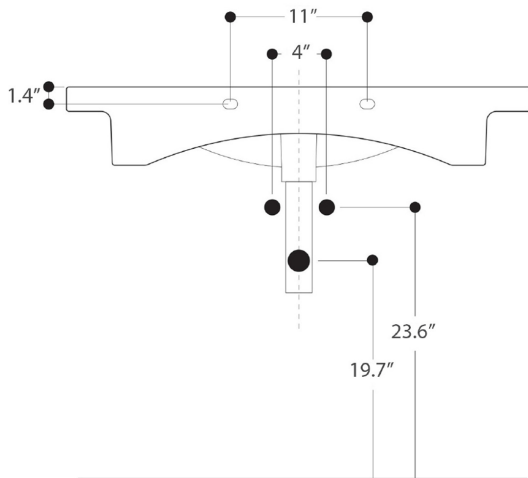

Related Items:

- WSBC 53991 | Push Waste Drain
- WSBC 53922 | Decorative Trap

Finishes:

-  Glossy White

SKU# | Options:

- Ago 95 | Glossy White

* WS Bath Collections reserves the right to revise dimensions or information on this sheet without notice

Collection Whitestone	Model Ago 95 - WS31901F	Dimensions Metric <i>1 inch = 2.54 cm</i> <i>1 inch = 25.4 mm</i>	 1051 Lea Drive - Collegeville, PA 19426 Tel. 215 513 9400 - Fax 610 831 0215 www.ws bathcollections.com - info@ws bathcollections.com
-----------------------------------	-------------------------------------	-------------------------------------------------------------------------	---------------------------------------------------------------------------------------------------------------------------------------------------------------------------------------------------------------------------------------------------------------------------------------------------------------------------------------

Collection
Whitestone

Model |
Ago 95 - WS31901F

Dimensions Metric
1 inch = 2.54 cm
1 inch = 25.4 mm

WS[®]
BATH
COLLECTIONS

1051 Lea Drive - Collegeville, PA 19426
Tel. 215 513 9400 - Fax 610 831 0215
www.ws bathcollections.com - info@ws bathcollections.com

Model |
Ago 95 - WS31901F

Dimensions Metric
1 inch = 2.54 cm
1 inch = 25.4 mm

WS[®]
BATH
COLLECTIONS

1051 Lea Drive - Collegeville, PA 19426
Tel. 215 513 9400 - Fax 610 831 0215
www.ws bathcollections.com - info@ws bathcollections.com