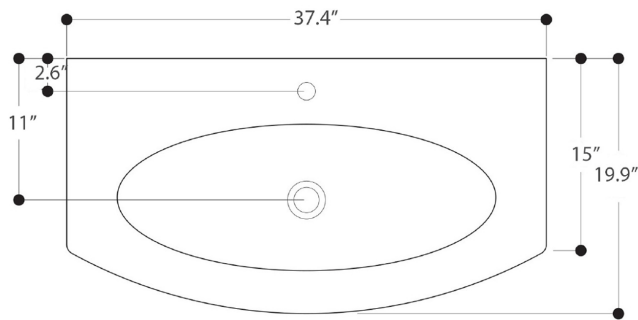

Related Items:

- WSBC 53991 | Push Waste Drain
- WSBC 53922 | Decorative Trap

Finishes:

-  Glossy White

SKU# | Options:

- Ago 95 | Glossy White

* WS Bath Collections reserves the right to revise dimensions or information on this sheet without notice

Collection Whitestone	Model Ago 95 - WS31901F	Dimensions Metric <i>1 inch = 2.54 cm</i> <i>1 inch = 25.4 mm</i>	 1051 Lea Drive - Collegeville, PA 19426 Tel. 215 513 9400 - Fax 610 831 0215 www.ws bathcollections.com - info@ws bathcollections.com
-----------------------------------	-------------------------------------	-------------------------------------------------------------------------	---------------------------------------------------------------------------------------------------------------------------------------------------------------------------------------------------------------------------------------------------------------------------------------------------------------------------------------

Collection
Whitestone

Model |
Ago 95 - WS31901F

Dimensions Metric
1 inch = 2.54 cm
1 inch = 25.4 mm

WS[®]
BATH
COLLECTIONS

1051 Lea Drive - Collegeville, PA 19426
Tel. 215 513 9400 - Fax 610 831 0215
www.ws bathcollections.com - info@ws bathcollections.com

Model |
Ago 95 - WS31901F

Dimensions Metric
1 inch = 2.54 cm
1 inch = 25.4 mm

WS[®]
BATH
COLLECTIONS

1051 Lea Drive - Collegeville, PA 19426
Tel. 215 513 9400 - Fax 610 831 0215
www.ws bathcollections.com - info@ws bathcollections.com