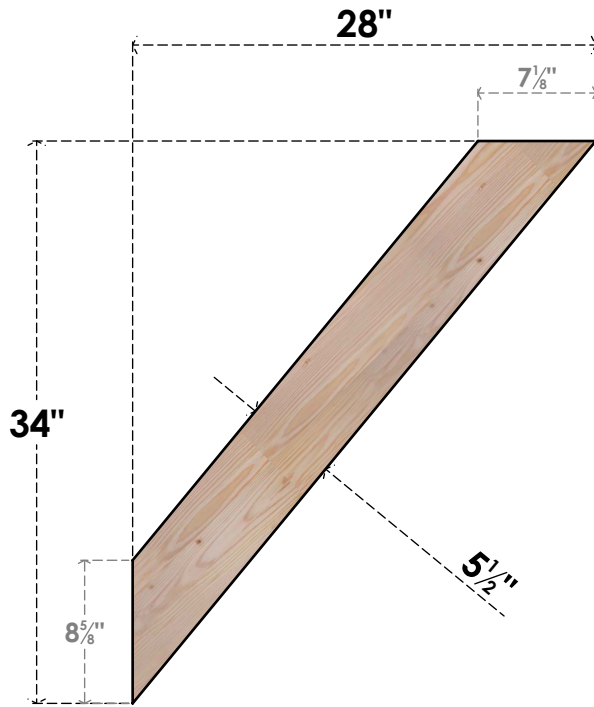

# BRC06X28X34TRA00SDF

5 1/2"W X 28"D X 34"H TRADITIONAL SMOOTH BRACE, DOUGLAS FIR

**SIDE**

**FRONT**

EKENA MILLWORK  
 2300 WEST MAIN ST.  
 CLARKSVILLE, TX 75426  
 TOLL FREE: 866-607-0453  
 WWW.EKENAMILLWORK.COM