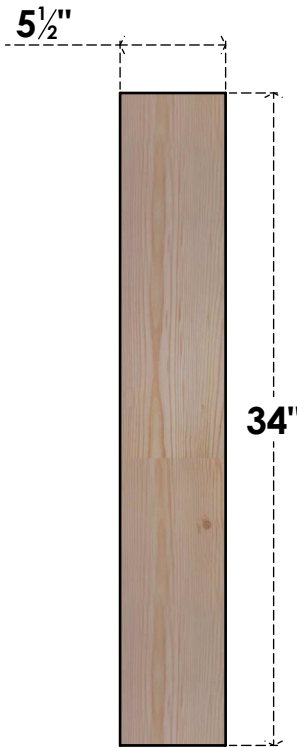

# BRC06X28X34TRA00SDF

5 1/2"W X 28"D X 34"H TRADITIONAL SMOOTH BRACE, DOUGLAS FIR

**SIDE**

**FRONT**

EKENA MILLWORK  
 2300 WEST MAIN ST.  
 CLARKSVILLE, TX 75426  
 TOLL FREE: 866-607-0453  
 WWW.EKENAMILLWORK.COM

**NOTES**

1. INSTALLATION TO BE COMPLETED IN ACCORDANCE WITH MANUFACTURER'S SPECIFICATIONS.
2. DRAWING MAY NOT BE TO SCALE
3. THIS DRAWING IS INTENDED FOR DESIGN AND PLANNING PURPOSES ONLY.
4. ALL INFORMATION CONTAINED HEREIN WAS CURRENT AT THE TIME OF DEVELOPMENT BUT MUST BE REVIEWED AND APPROVED BY THE PRODUCT MANUFACTURER TO BE CONSIDERED ACCURATE.
5. PRODUCTS ARE NOT KILN DRIED. THIS ITEM IS UNIQUE AND WILL CONTAIN THE NATURAL VARIATIONS THAT THE WOOD SPECIES OFFERS. THIS MAY RESULT IN VARIATIONS UP TO 1/4"