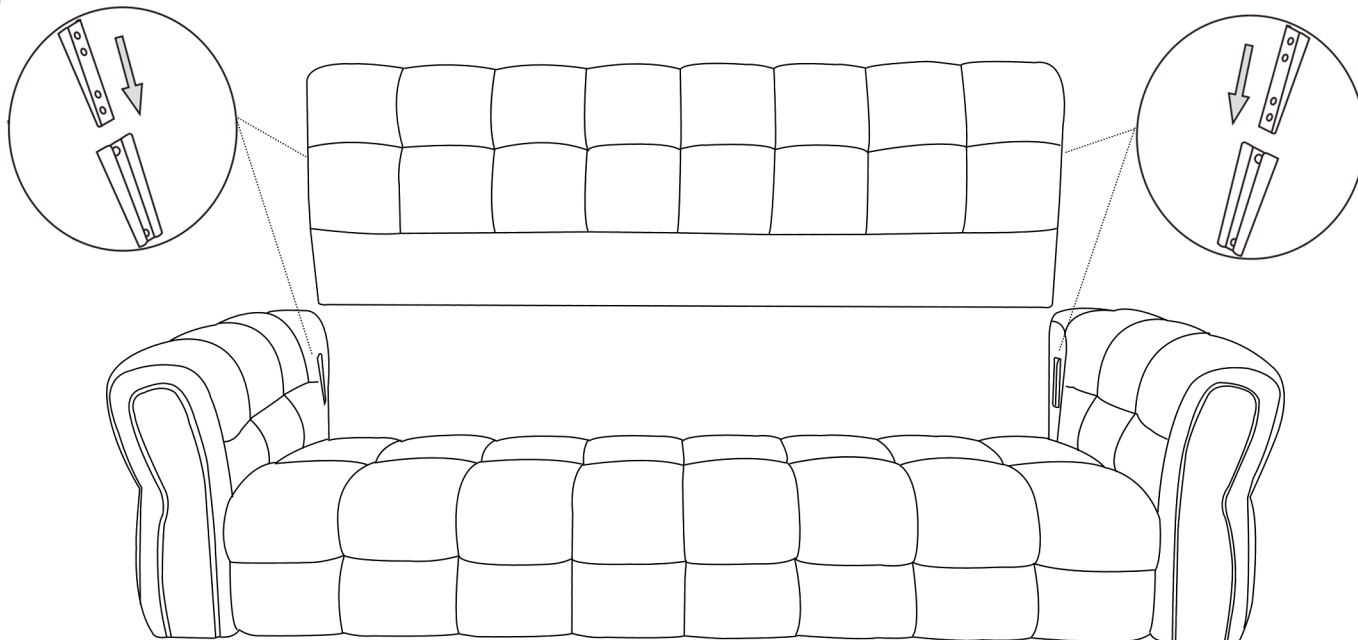

# Assembly Instruction

**A: left armrest x1pcs**

**B: right armrest x1pcs**

**C: sofa seat x1pcs**

**D: sofa back x1pcs**

**E: legs x4pcs**

**F: mid leg x1pcs**

**G: M6\*20MM x2pcs**

**H: washer x2pcs**

**I: hex key x1pcs**

**Step 1. Insert the sofa seat cushion into both armrests.**

**Step 2. Insert the sofa back into both armrests.**

**Step 3. Install the 4pcs legs and 1pcs mid leg.**