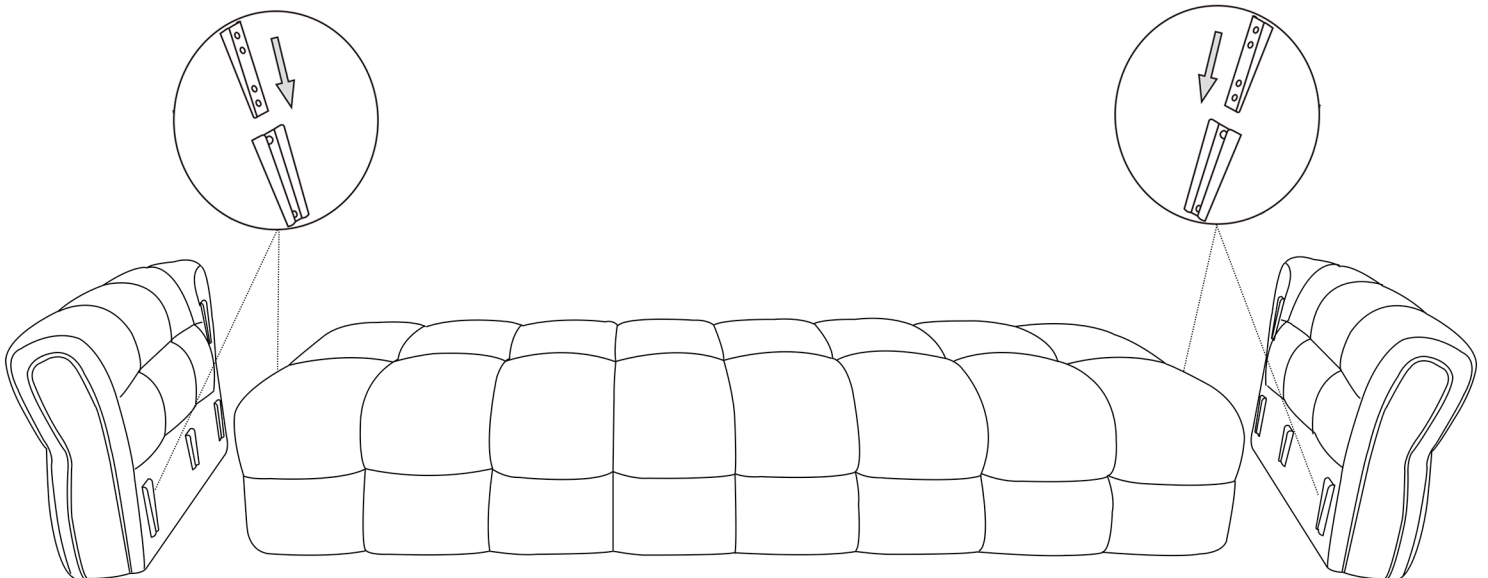

# Assembly Instruction

**A: left armrest x1pcs**

**B: right armrest x1pcs**

**C: sofa seat x1pcs**

**D: sofa back x1pcs**

**E: legs x4pcs**

**F: mid leg x1pcs**

**G: M6\*20MM x2pcs**

**H: washer x2pcs**

**I: hex key x1pcs**

**Step 1. Insert the sofa seat cushion into both armrests.**

**Step 2. Insert the sofa back into both armrests.**

**Step 3. Install the 4pcs legs and 1pcs mid leg.**