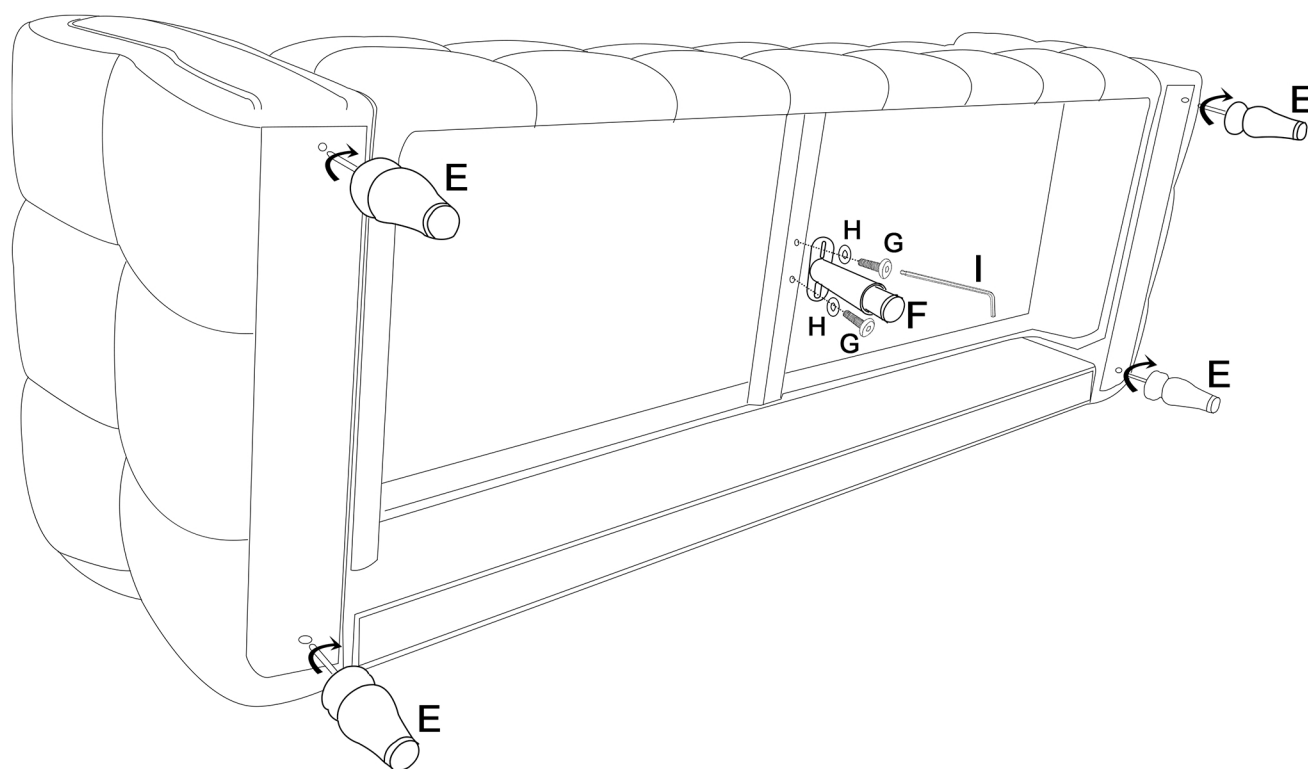

# Assembly Instruction

**A: left armrest x1pcs**

**B: right armrest x1pcs**

**C: sofa seat x1pcs**

**D: sofa back x1pcs**

**E: legs x4pcs**

**F: mid leg x1pcs**

**G: M6\*20MM x2pcs**

**H: washer x2pcs**

**I: hex key x1pcs**

**Step 1. Insert the sofa seat cushion into both armrests.**

**Step 2. Insert the sofa back into both armrests.**

**Step 3. Install the 4pcs legs and 1pcs mid leg.**