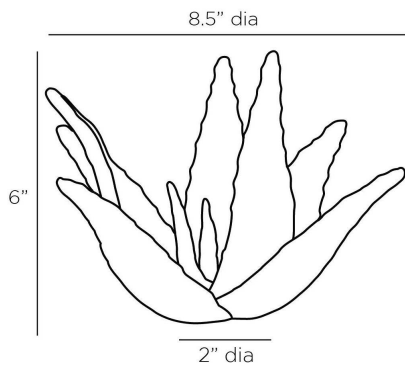

ARTERIO RS

ZALOE SCULPTURE

ASC12

H: 6 IN, Dia: 8.50 IN

Ivory

The natural textures of an aloe vera plant inform a chic sculpture of ivory ricestone composite. Inspired by the landscape design of Palm Springs, its elegant form is both organic and modernist. Finish will vary.

APPEARANCE

Material	Ricestone
Material Type	Composite
Finish	Ivory
Finish Will Vary	Yes
Top Coat/Sealant	Yes

DIMENSIONS

Foot Print	Dia: 2.00 IN
------------	--------------

SHIPPING

Product Weight	1.6 lbs
Gross Weight 1	8 lbs
Shipping Box 1	H: 13 IN, L: 13 IN, W: 10 IN