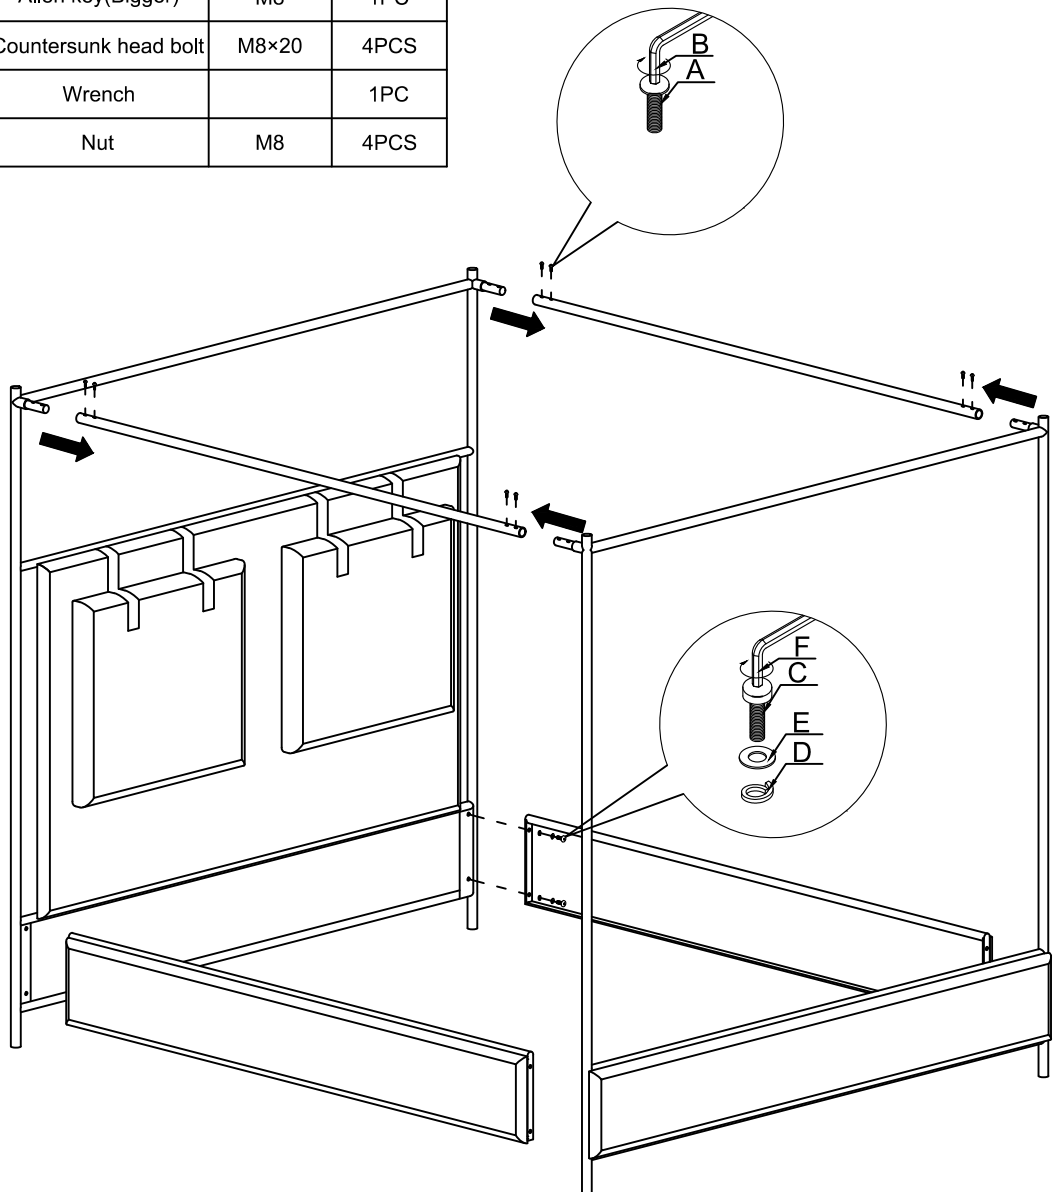

# ASSEMBLY INSTRUCTION

ITEM NO. :

| NO. | ITEM  | DESCRIPTION           | SPEC. | QTY   |
|-----|---|-----------------------|-------|-------|
| A   |  | Hexagon bolt          | M6×10 | 8PCS  |
| B   |  | Allen key(Smaller)    | M6    | 8PCS  |
| C   |  | Hexagon bolt          | M8×20 | 8PCS  |
| D   |  | Lock washer           | M8    | 12PCS |
| E   |  | Washer                | 20×8  | 12PCS |
| F   |  | Allen key(Bigger)     | M8    | 1PC   |
| G   |  | Countersunk head bolt | M8×20 | 4PCS  |
| H   |  | Wrench                |       | 1PC   |
| I   |  | Nut                   | M8    | 4PCS  |

# ASSEMBLY INSTRUCTION