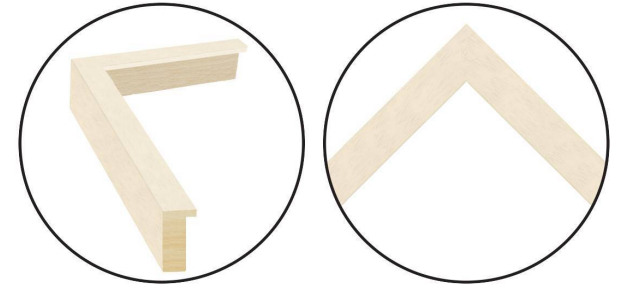

WENDOVER ART GROUP

ITEM NUMBER : **WTFH1392**

TITLE : **Hidden Faces 4**

OUTWARD DIMENSION (W X H) : **13.5" x 15.5"**

FRAME (WIDTH X DEPTH) : **MC2325 | 1" x 2.13"**

FRAME FINISH : **Standard Frame**

Pickled White

DESCRIPTION :

**Giclee on Gallery Wrapped Canvas, Framed in Shadowbox,
Hangs Horizontally and Vertically**