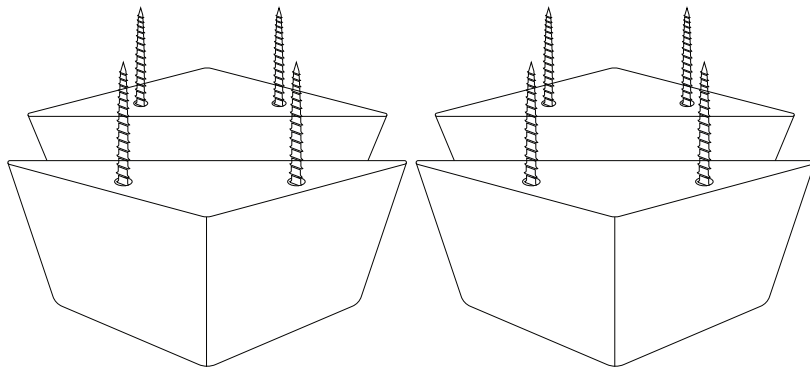

ASSEMBLY INSTRUCTIONS

2 ARMS LOVESEAT MODULAR

PARTS & HARDWARE

No.	Description	Image	Qty
P1	2 Arms Loveseat Modular		1
P2	Wooden leg		4
P3	Screw		8

Notes: Thank you for purchasing this quality product. Be sure to check all packing material carefully.

Caution: The item is heavy, assembly should be performed by two people.