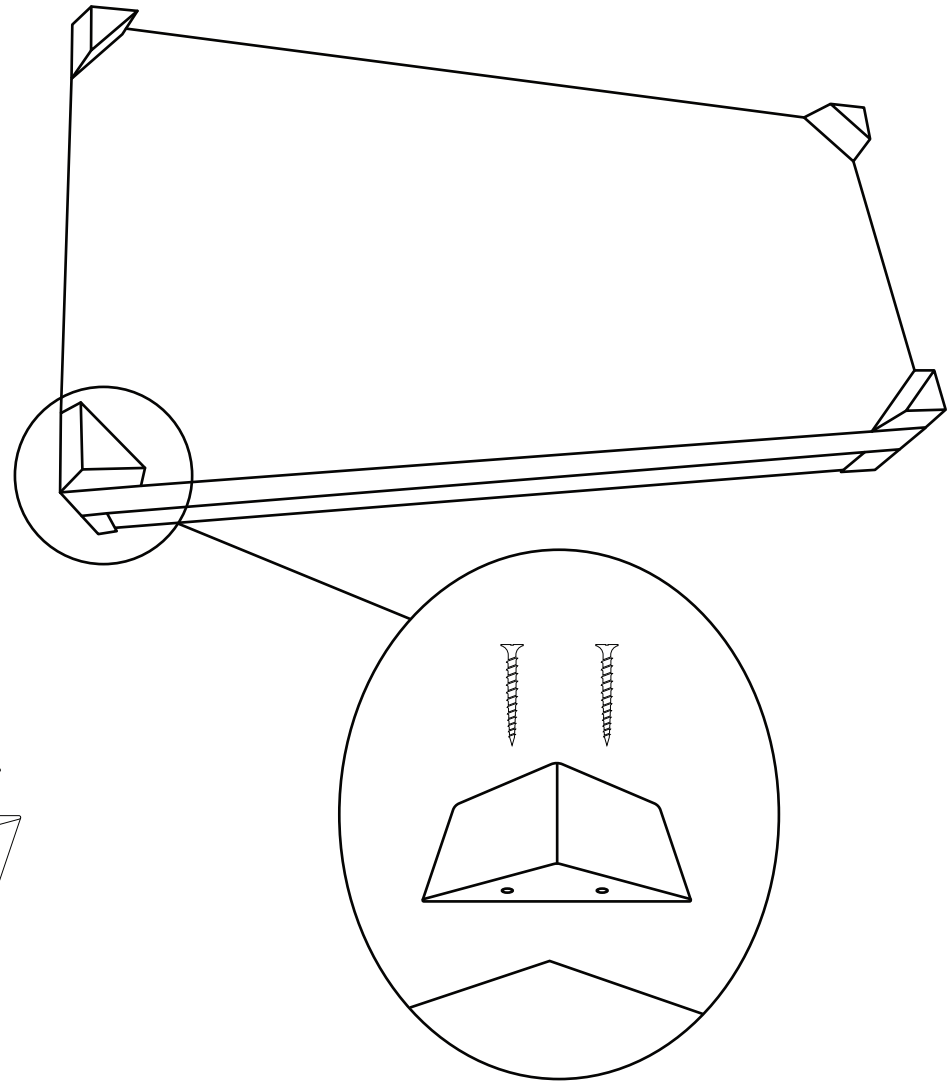

ASSEMBLY INSTRUCTIONS

2 ARMS LOVESEAT MODULAR

PARTS & HARDWARE

No.	Description	Image	Qty
P1	2 Arms Loveseat Modular		1
P2	Wooden leg		4
P3	Screw		8

Notes: Thank you for purchasing this quality product. Be sure to check all packing material carefully.

Caution: The item is heavy, assembly should be performed by two people.