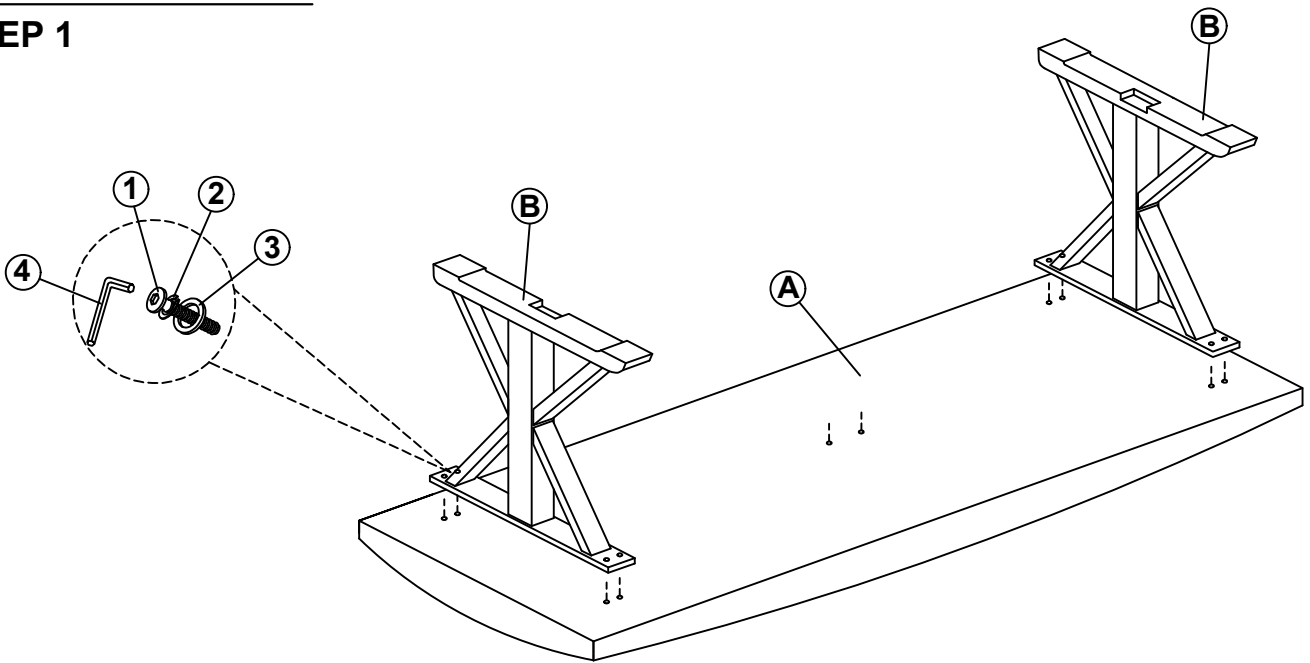

How to assembled

STEP 1