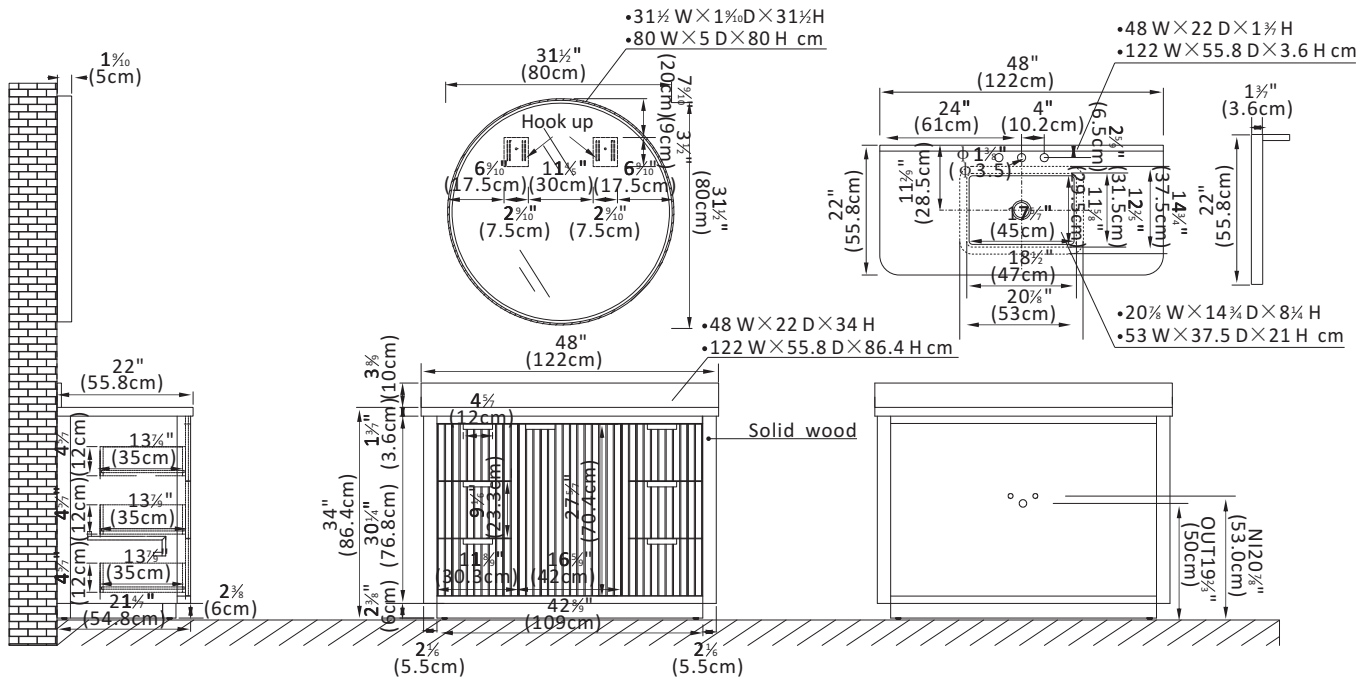

Vanity Collection

Features

- *Constructed of imported solid oak wood and plywood for superior durability and long-lasting beauty.
- *Available in your choice of a beautiful Fir Wood Black, Fir Wood White, or Fir Wood Grey finish to complement your décor.
- *One soft-closing door Includes interior shelf and six sturdy, soft-closing dovetail drawers offer ample space for all your toiletries.
- *Adjustable wooden drawer inserts allow you to keep toiletries and other items neatly organized.
- *Brushed Gold or Matte Black hardware adds a warm touch of style and contrast against the textured wood.
- *1.4"-thick, Lightning White or Reticulated Grey composite stone top lends a fresh and contemporary look, featuring 45-degree chamfered water retaining edges all around with backsplash.
- *Bright white ceramic undermount sink with overflow blends seamlessly with the stone vanity top.
- *Built-in UL-listed power and USB outlets offer a practical way to power beauty and grooming appliances.
- *Includes convenient hair dryer organizer that keeps your favorite tool within easy reach.
- *Single, circular, aluminum-framed mirror complements the vanity and ties it all together. (Mirror Option)
- *Countertop has a pre-drilled, standard 8-inch widespread faucet holes.
- *High-quality hardware adds a touch of classic style and stunning contrast against the textured wood.
- *Designed for easy, no-hassle plumbing and faucet installation.
- *Freestanding bathroom vanity (without back panel) comes fully assembled for your convenience.
- *1-Year Manufacturer Warranty—purchase with 100% peace of mind.

Vanity Dimensions:

Item: #704148-FB-LW/704148-FW-RG/704148-FY-LW

Cabinet: 47.2"W x 21.6"D x 32.6"H

Top: 48"W x 22"D x 1.4"H

Overall Dimensions: 48"W x 22"D x 34"H

Basin Depth: 8.3"

All specifications are subject to change without prior notice.