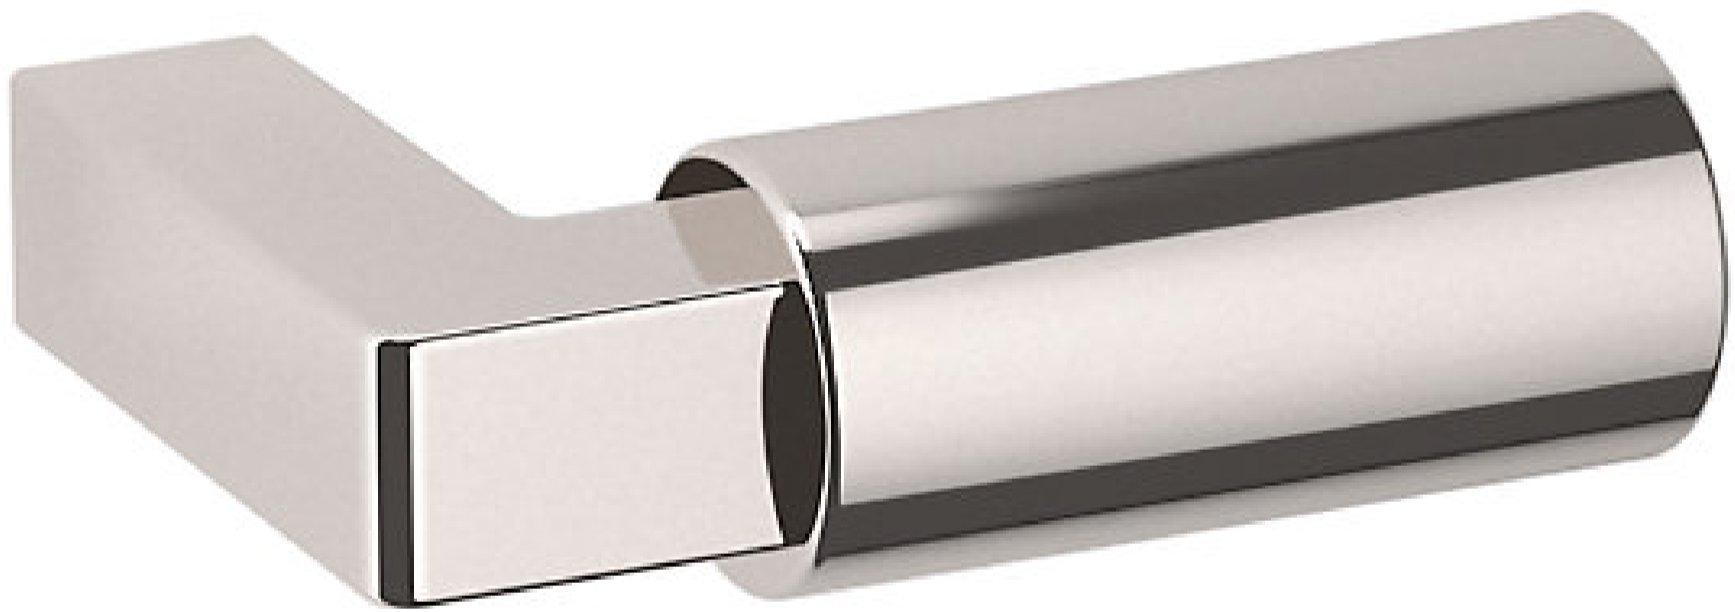

4430 GRAMERCY KNOB

SPECIFICATIONS

STYLE

Contemporary

4430 GRAMERCY KNOB

ESTATE PORTFOLIO

Model Number:
4430.055.BIN

Key Features

- ✓ This family is available in a knob, and 4", 6", 12", and 18" Pull
- ✓ Solid brass construction, feeling the difference in quality in every piece of cabinet hardware.
- ✓ Reminiscent of the finest silver, our Polished Nickel finish is nickel-plated brass, that has a high gloss finish. The beauty of Nickel with the weight of brass, all covered by our Limited Lifetime Finish™ Warranty.
- ✓ Mounting Hardware included

FINISHES OPTIONS

Satin Nickel - 150, US15

Lifetime (PVD) Polished Nickel - 055

Polished Chrome - 260

Lifetime (PVD) Satin Brass - 044

Satin Black - 190

Venetian Bronze - 112, 11P

Non-lacquered Brass - 031

all measurements in inches

SPECIFICATIONS

STYLE

Contemporary