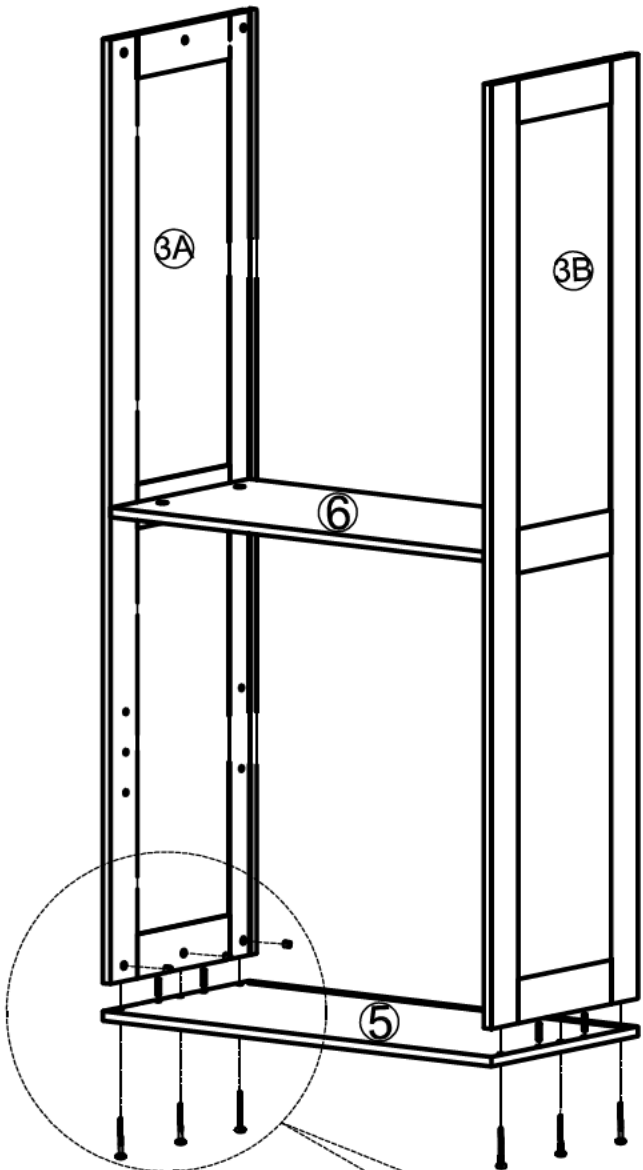

STEP 2: Following below illustration:

E 	C 	B
6pcs	4pcs	6pcs