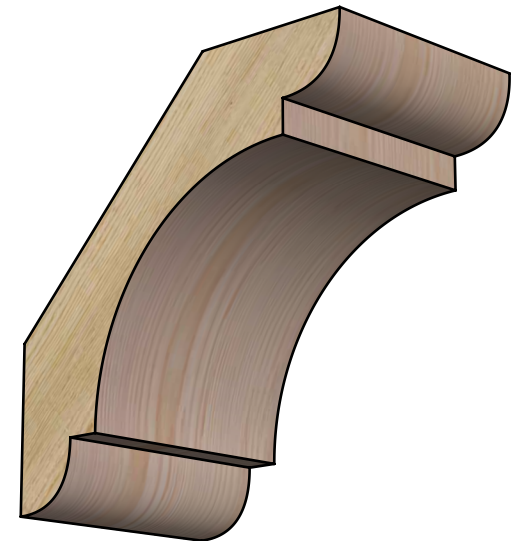

BRC06X10X10OLY00RDF

6"W X 10"D X 10"H OLYMPIC ROUGH SAWN BRACE, DOUGLAS FIR

SIDE

FRONT

EKENA MILLWORK
2300 WEST MAIN ST.
CLARKSVILLE, TX 75426
TOLL FREE: 866-607-0453
WWW.EKENAMILLWORK.COM

NOTES

1. INSTALLATION TO BE COMPLETED IN ACCORDANCE WITH MANUFACTURER'S SPECIFICATIONS.
2. DRAWING MAY NOT BE TO SCALE
3. THIS DRAWING IS INTENDED FOR DESIGN AND PLANNING PURPOSES ONLY.
4. ALL INFORMATION CONTAINED HEREIN WAS CURRENT AT THE TIME OF DEVELOPMENT BUT MUST BE REVIEWED AND APPROVED BY THE PRODUCT MANUFACTURER TO BE CONSIDERED ACCURATE.
5. PRODUCTS ARE NOT KILN DRIED. THIS ITEM IS UNIQUE AND WILL CONTAIN THE NATURAL VARIATIONS THAT THE WOOD SPECIES OFFERS. THIS MAY RESULT IN VARIATIONS UP TO 1/4"