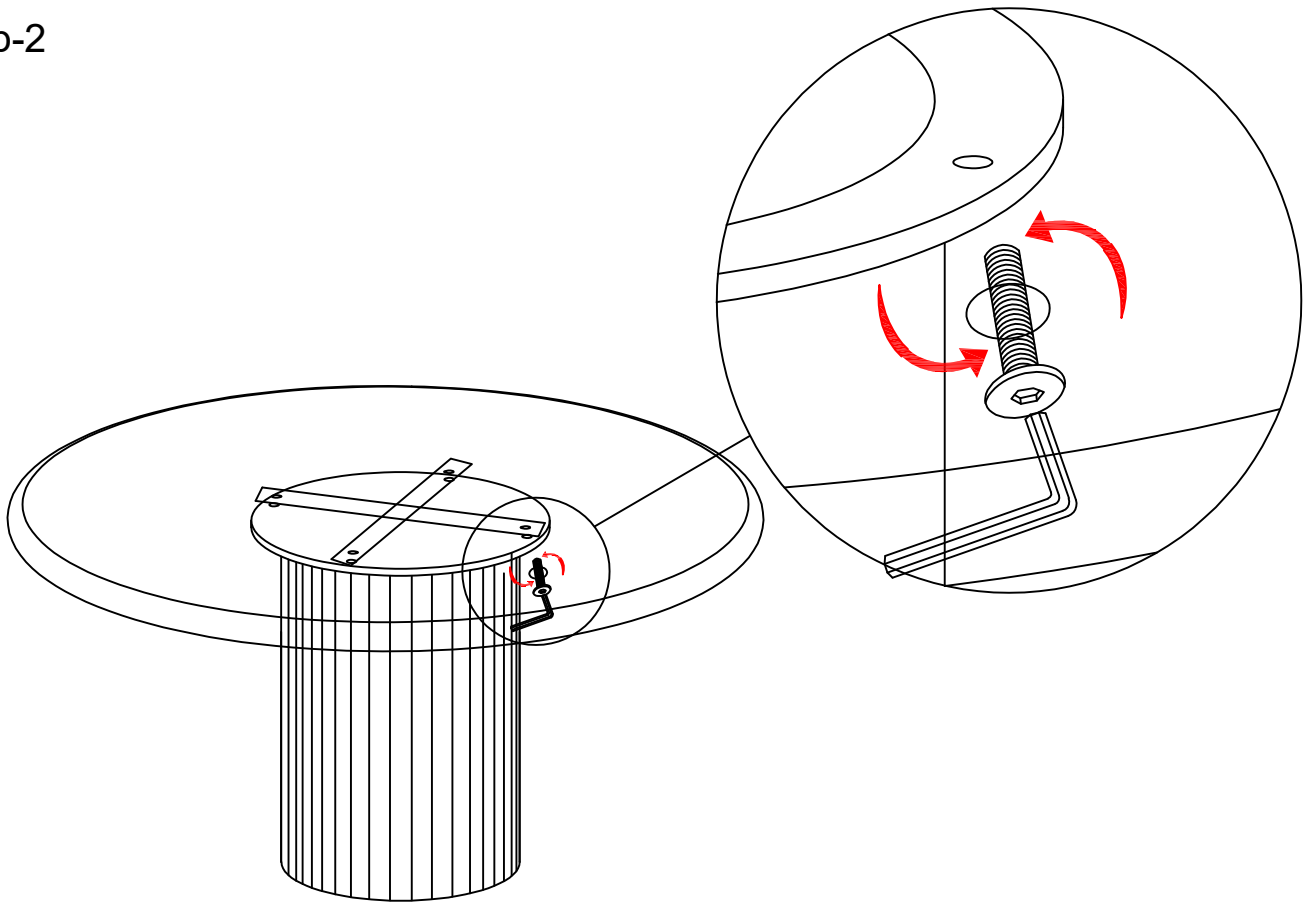

ASSEMBLY INSTRUCTIONS FOR ORANDA ROUND DINING TABLE 60"

Hardware List				
A		Allen bolt	8x20mm	4
B		Flat washer	M10	4
C		Allen key	5mm	1

Step-1

Step-2

Final