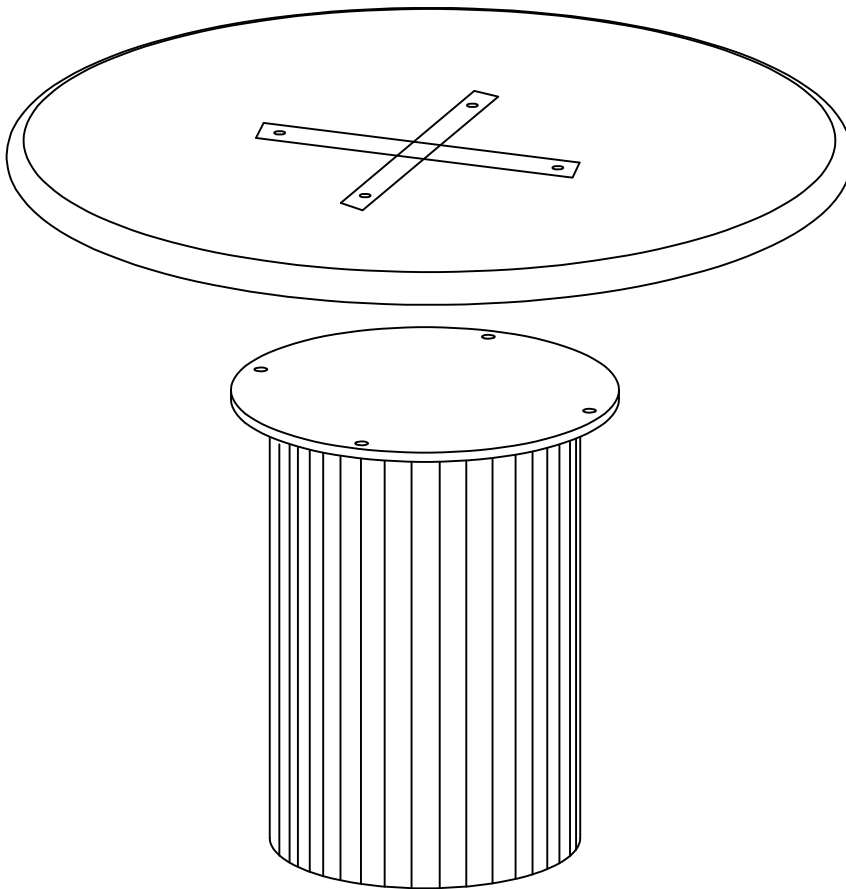

ASSEMBLY INSTRUCTIONS FOR ORANDA ROUND DINING TABLE 60"

Hardware List				
A		Allen bolt	8x20mm	4
B		Flat washer	M10	4
C		Allen key	5mm	1

Step-1

Step-2

Final