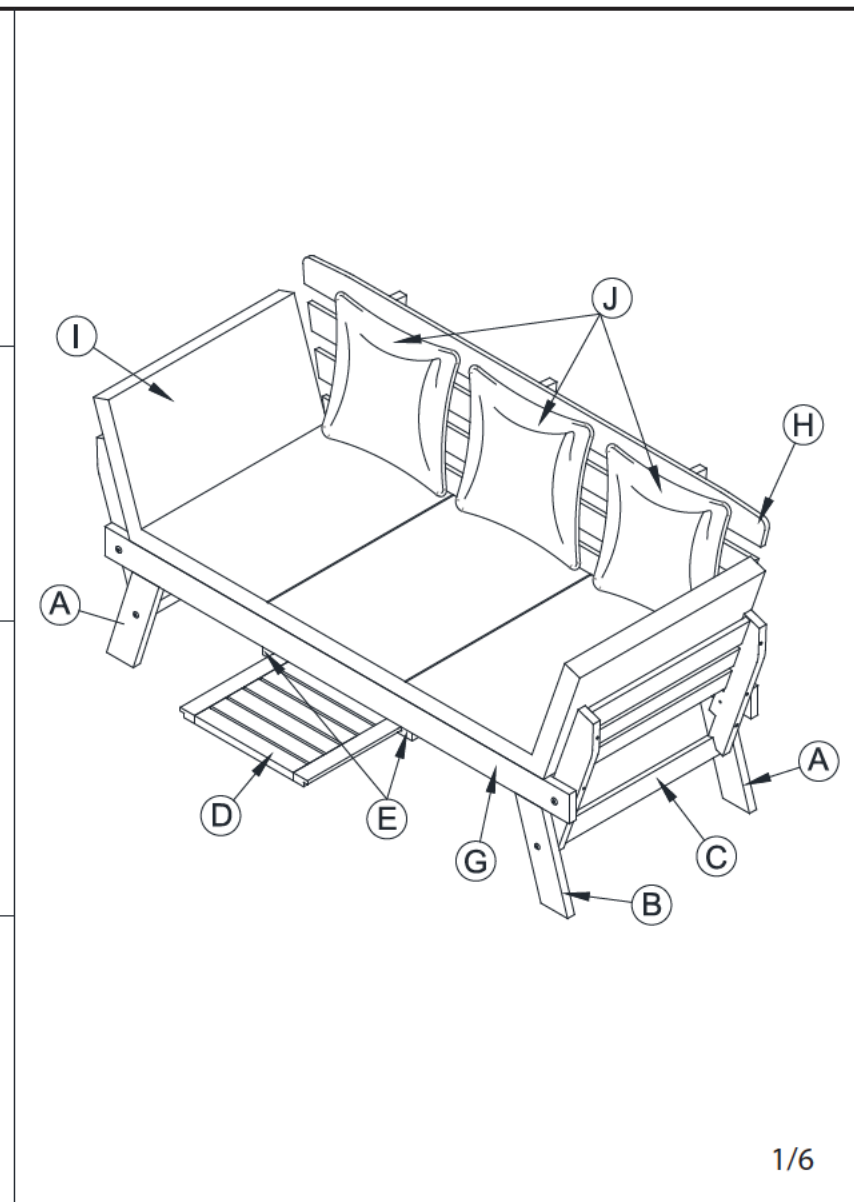

ASSEMBLY INSTRUCTION

30 min

Thank you for purchasing this quality product. Be sure to check all packing material carefully for small parts which may have come loose inside the carton during shipment. Identify and count all parts and compare with the parts list below

No	Hardware	Fig	Q.ty	Extra
①	Bolt M8 x 45mm		6	1
②	Nut M8 x 15mm		6	1
③	Screw M7x60mm		4	1
④	Screw M6x45mm		4	1
⑤	Screw M6x20mm		8	1
⑥	Allen Key 4mm		2	

STEP 1

STEP 2

X 2

STEP 3

STEP 4

OPTION 1 - SOFA

OPTION 2: - DAY BED