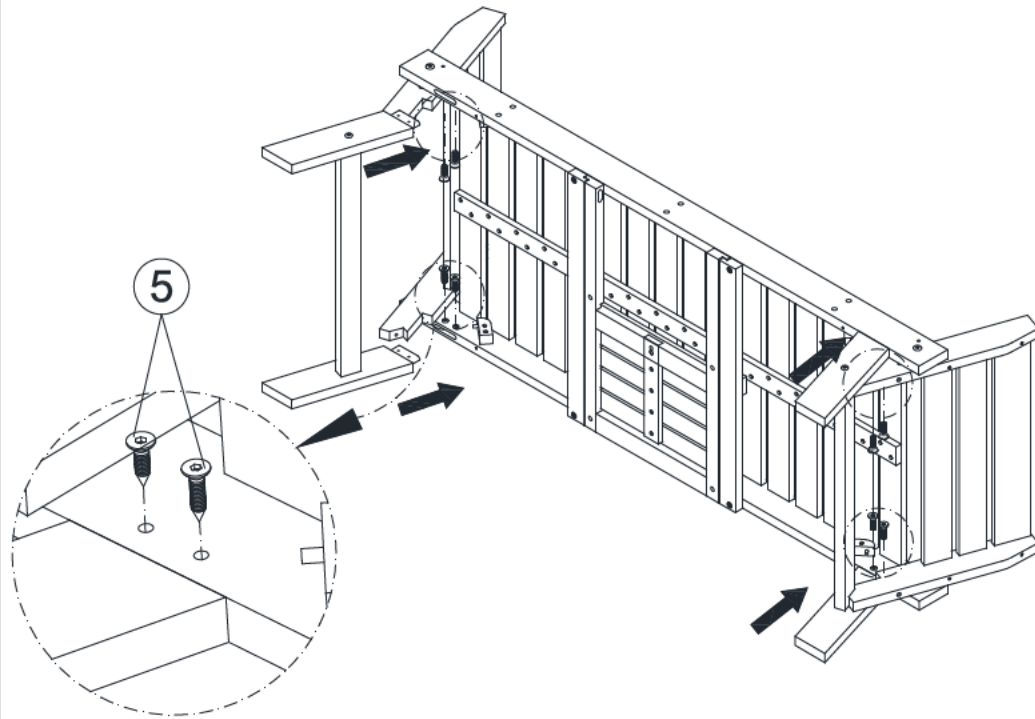

No	Hardware	Fig	Q.ty	Extra
①	Bolt M8 x 45mm		6	1
②	Nut M8 x 15mm		6	1
③	Screw M7x60mm		4	1
④	Screw M6x45mm		4	1
⑤	Screw M6x20mm		8	1
⑥	Allen Key 4mm		2	

STEP 1

STEP 2

X 2

STEP 3

STEP 4

OPTION 1 - SOFA

OPTION 2: - DAY BED