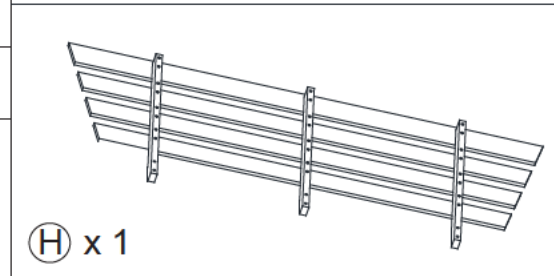

ASSEMBLY INSTRUCTION

30 min

Thank you for purchasing this quality product. Be sure to check all packing material carefully for small parts which may have come loose inside the carton during shipment. Identify and count all parts and compare with the parts list below

No	Hardware	Fig	Q.ty	Extra
①	Bolt M8 x 45mm		6	1
②	Nut M8 x 15mm		6	1
③	Screw M7x60mm		4	1
④	Screw M6x45mm		4	1
⑤	Screw M6x20mm		8	1
⑥	Allen Key 4mm		2	

STEP 1

STEP 2

X 2

STEP 3

STEP 4

OPTION 1 - SOFA

OPTION 2: - DAY BED