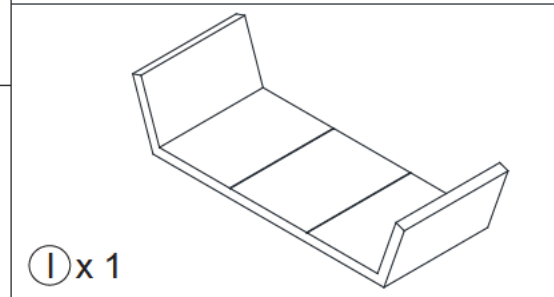

ASSEMBLY INSTRUCTION

30 min

Thank you for purchasing this quality product. Be sure to check all packing material carefully for small parts which may have come loose inside the carton during shipment. Identify and count all parts and compare with the parts list below

No	Hardware	Fig	Q.ty	Extra
①	Bolt M8 x 45mm		6	1
②	Nut M8 x 15mm		6	1
③	Screw M7x60mm		4	1
④	Screw M6x45mm		4	1
⑤	Screw M6x20mm		8	1
⑥	Allen Key 4mm		2	

STEP 1

STEP 2

X 2

STEP 3

STEP 4

OPTION 1 - SOFA

OPTION 2: - DAY BED