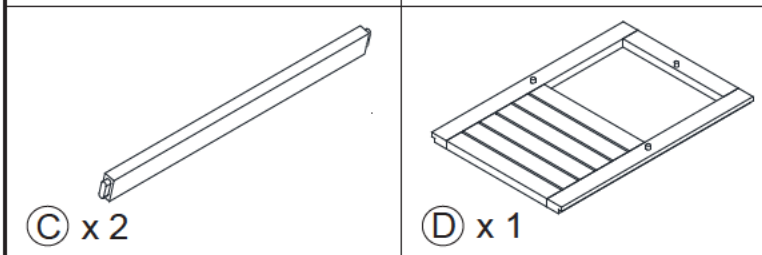

ASSEMBLY INSTRUCTION

30 min

Thank you for purchasing this quality product. Be sure to check all packing material carefully for small parts which may have come loose inside the carton during shipment. Identify and count all parts and compare with the parts list below

No	Hardware	Fig	Q.ty	Extra
①	Bolt M8 x 45mm		6	1
②	Nut M8 x 15mm		6	1
③	Screw M7x60mm		4	1
④	Screw M6x45mm		4	1
⑤	Screw M6x20mm		8	1
⑥	Allen Key 4mm		2	

STEP 1

STEP 2

X 2

STEP 3

STEP 4

OPTION 1 - SOFA

OPTION 2: - DAY BED