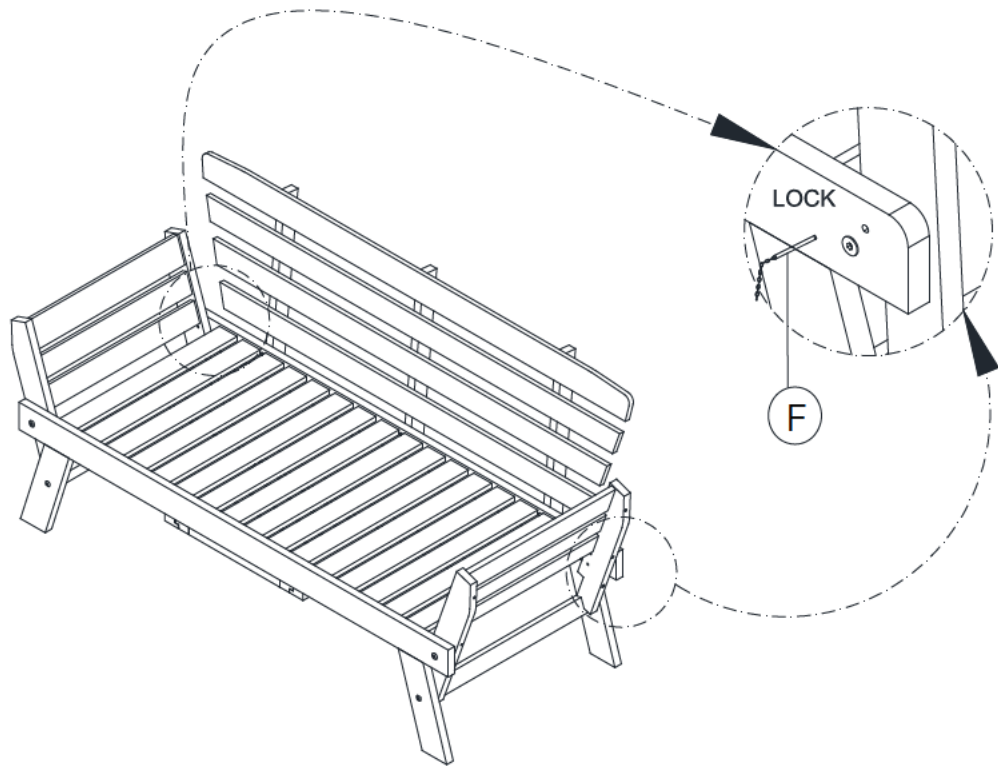

No	Hardware	Fig	Q.ty	Extra
①	Bolt M8 x 45mm		6	1
②	Nut M8 x 15mm		6	1
③	Screw M7x60mm		4	1
④	Screw M6x45mm		4	1
⑤	Screw M6x20mm		8	1
⑥	Allen Key 4mm		2	

STEP 1

STEP 2

X 2

STEP 3

STEP 4

OPTION 1 - SOFA

OPTION 2: - DAY BED