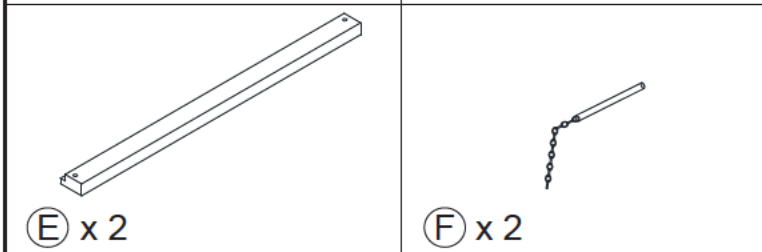

ASSEMBLY INSTRUCTION

30 min

Thank you for purchasing this quality product. Be sure to check all packing material carefully for small parts which may have come loose inside the carton during shipment. Identify and count all parts and compare with the parts list below

No	Hardware	Fig	Q.ty	Extra
①	Bolt M8 x 45mm		6	1
②	Nut M8 x 15mm		6	1
③	Screw M7x60mm		4	1
④	Screw M6x45mm		4	1
⑤	Screw M6x20mm		8	1
⑥	Allen Key 4mm		2	

STEP 1

STEP 2

X 2

STEP 3

STEP 4

OPTION 1 - SOFA

OPTION 2: - DAY BED