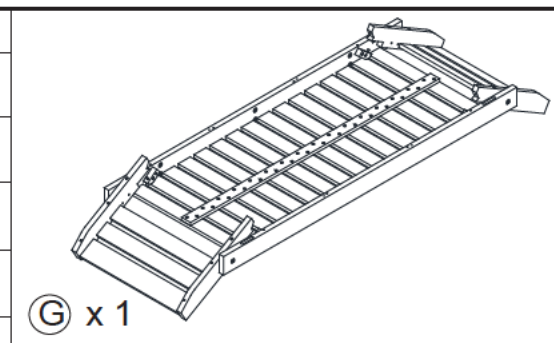

ASSEMBLY INSTRUCTION

30 min

Thank you for purchasing this quality product. Be sure to check all packing material carefully for small parts which may have come loose inside the carton during shipment. Identify and count all parts and compare with the parts list below

No	Hardware	Fig	Q.ty	Extra
①	Bolt M8 x 45mm		6	1
②	Nut M8 x 15mm		6	1
③	Screw M7x60mm		4	1
④	Screw M6x45mm		4	1
⑤	Screw M6x20mm		8	1
⑥	Allen Key 4mm		2	

STEP 1

STEP 2

X 2

STEP 3

STEP 4

OPTION 1 - SOFA

OPTION 2: - DAY BED