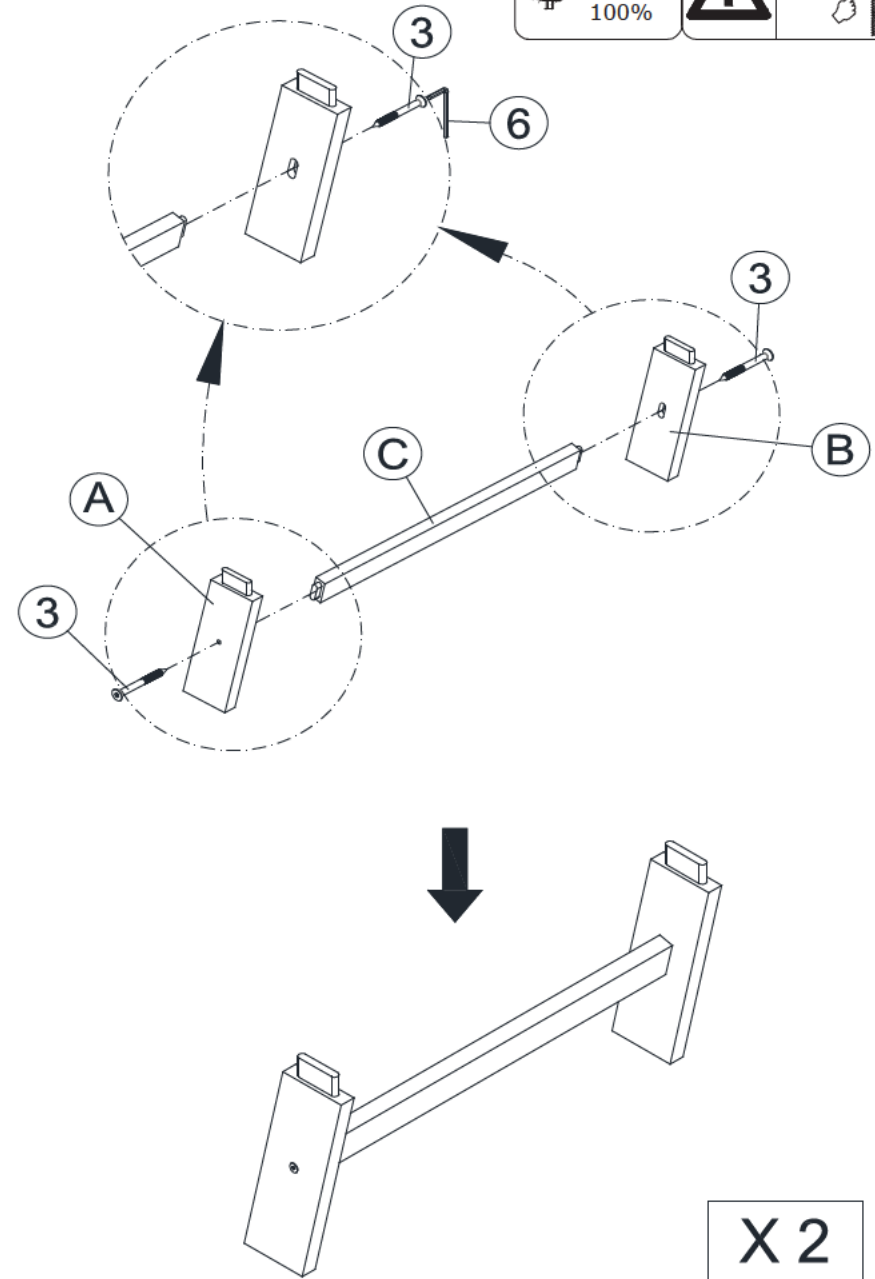

ASSEMBLY INSTRUCTION

30 min

Thank you for purchasing this quality product. Be sure to check all packing material carefully for small parts which may have come loose inside the carton during shipment. Identify and count all parts and compare with the parts list below

No	Hardware	Fig	Q.ty	Extra
①	Bolt M8 x 45mm		6	1
②	Nut M8 x 15mm		6	1
③	Screw M7x60mm		4	1
④	Screw M6x45mm		4	1
⑤	Screw M6x20mm		8	1
⑥	Allen Key 4mm		2	

STEP 1

STEP 2

X 2

STEP 3

STEP 4

OPTION 1 - SOFA

OPTION 2: - DAY BED

STEP 5