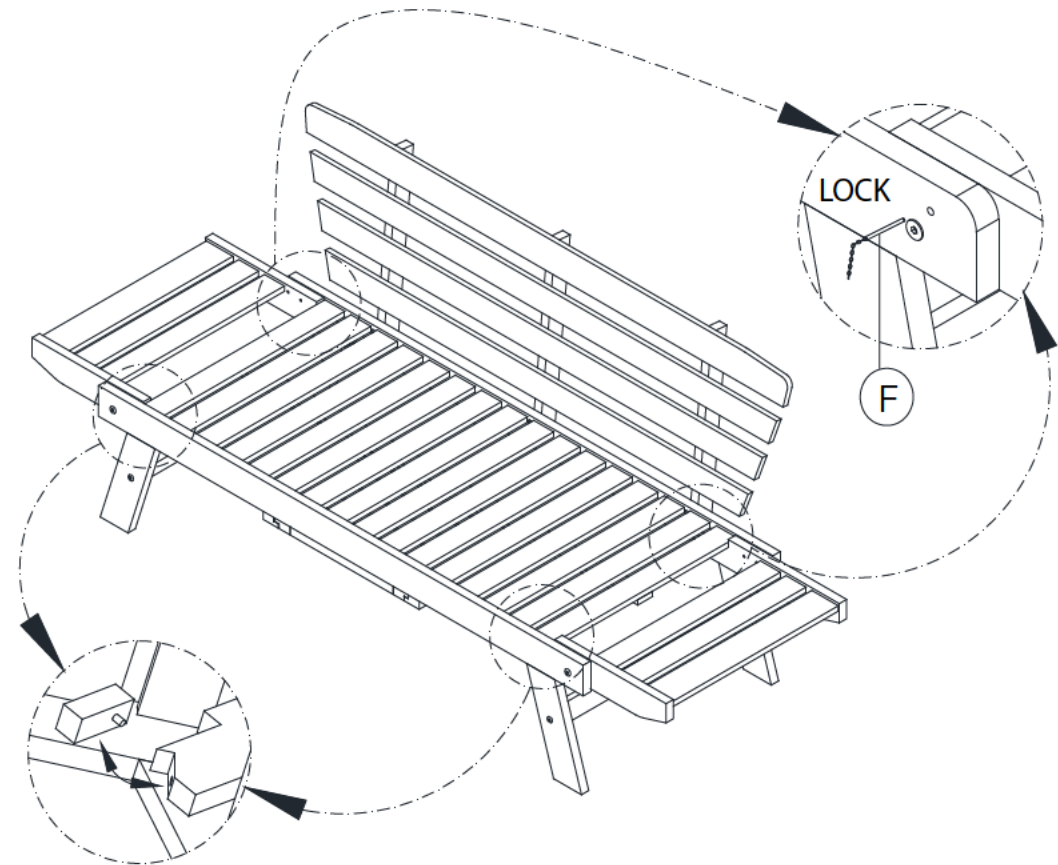

No	Hardware	Fig	Q.ty	Extra
①	Bolt M8 x 45mm		6	1
②	Nut M8 x 15mm		6	1
③	Screw M7x60mm		4	1
④	Screw M6x45mm		4	1
⑤	Screw M6x20mm		8	1
⑥	Allen Key 4mm		2	

STEP 1

STEP 2

X 2

STEP 3

STEP 4

OPTION 1 - SOFA

OPTION 2: - DAY BED

STEP 5