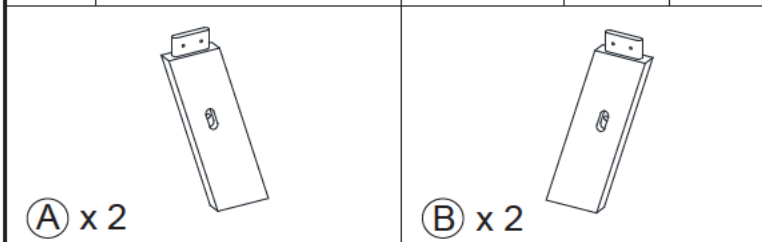

ASSEMBLY INSTRUCTION

30 min

Thank you for purchasing this quality product. Be sure to check all packing material carefully for small parts which may have come loose inside the carton during shipment. Identify and count all parts and compare with the parts list below

No	Hardware	Fig	Q.ty	Extra
①	Bolt M8 x 45mm		6	1
②	Nut M8 x 15mm		6	1
③	Screw M7x60mm		4	1
④	Screw M6x45mm		4	1
⑤	Screw M6x20mm		8	1
⑥	Allen Key 4mm		2	

STEP 1

STEP 2

X 2

STEP 3

STEP 4

OPTION 1 - SOFA

OPTION 2: - DAY BED