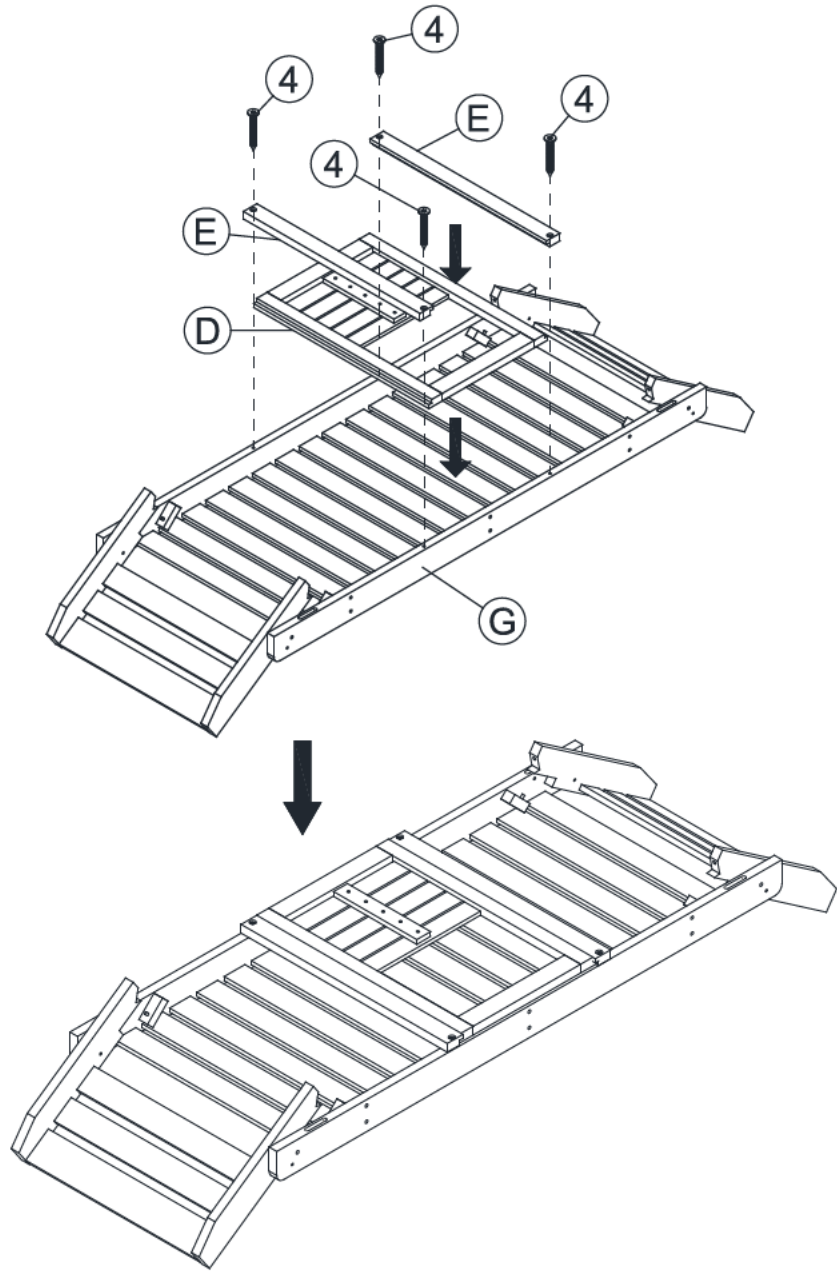

ASSEMBLY INSTRUCTION

30 min

Thank you for purchasing this quality product. Be sure to check all packing material carefully for small parts which may have come loose inside the carton during shipment. Identify and count all parts and compare with the parts list below

No	Hardware	Fig	Q.ty	Extra
①	Bolt M8 x 45mm		6	1
②	Nut M8 x 15mm		6	1
③	Screw M7x60mm		4	1
④	Screw M6x45mm		4	1
⑤	Screw M6x20mm		8	1
⑥	Allen Key 4mm		2	

STEP 1

STEP 2

X 2

STEP 3

STEP 4

OPTION 1 - SOFA

OPTION 2: - DAY BED