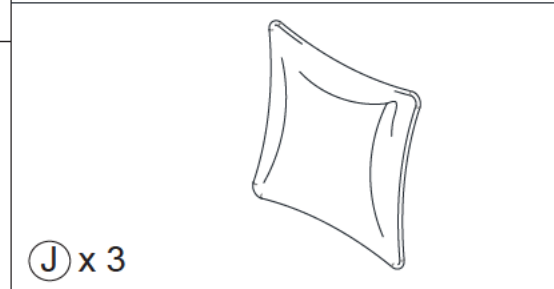

ASSEMBLY INSTRUCTION

30 min

Thank you for purchasing this quality product. Be sure to check all packing material carefully for small parts which may have come loose inside the carton during shipment. Identify and count all parts and compare with the parts list below

No	Hardware	Fig	Q.ty	Extra
①	Bolt M8 x 45mm		6	1
②	Nut M8 x 15mm		6	1
③	Screw M7x60mm		4	1
④	Screw M6x45mm		4	1
⑤	Screw M6x20mm		8	1
⑥	Allen Key 4mm		2	

STEP 1

STEP 2

X 2

STEP 3

STEP 4

OPTION 1 - SOFA

OPTION 2: - DAY BED