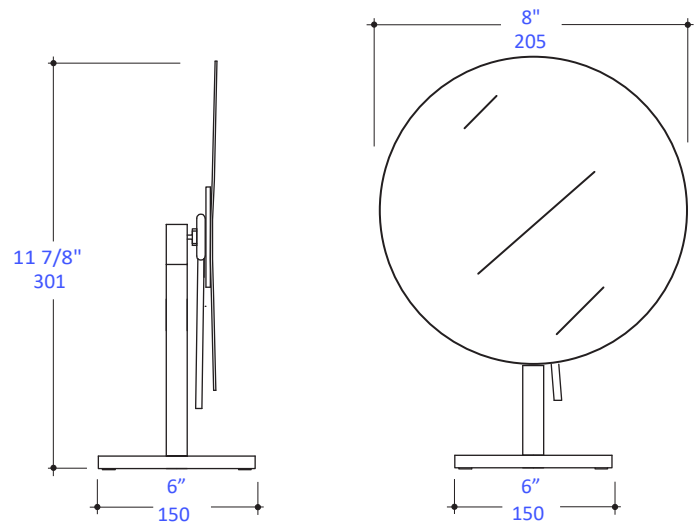

Features:

- Free-standing adjustable magnifying mirror
- 3x magnification

Finish Options:

- CR - Polished Chrome

LACAVA reserves the right to revise any dimension or information on this sheet without notice. Dimensions are nominal and may vary within an industry accepted tolerance of 1/4". Drawings provided herein are meant to give the user an idea of the product and are not made to scale. Location of plumbing is meant for reference, your specific application may vary.