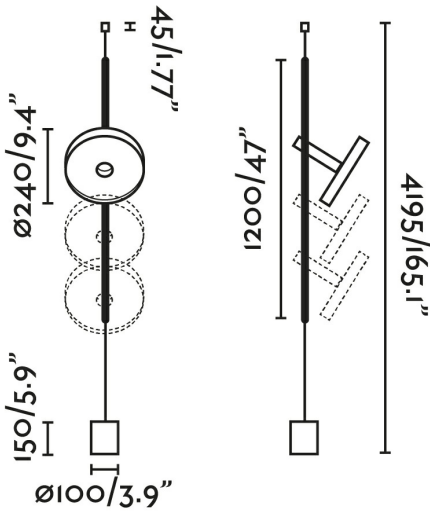

Mounting	Ceiling
Voltage (V)	120V
Hertz	60Hz
LOCATION	Dry locations only
Power (W)	15
Light source	E26 LED
Light source included	No
Socket included	Yes
Number of lamp holders	1
Switch type	On/Off
Cable length	0.04 ft
Structure material	Steel
Shade material	Steel
Structure finish	Matt Black
Shade finish	Satin Gold+Black

**Related accessories**

Carril

Reference	01997001
Voltage (V)	100V-240V
Hertz	50/60Hz
IP	20
Structure material	PC

Carril

Reference	01997002
Voltage (V)	100V-240V
Hertz	50/60Hz