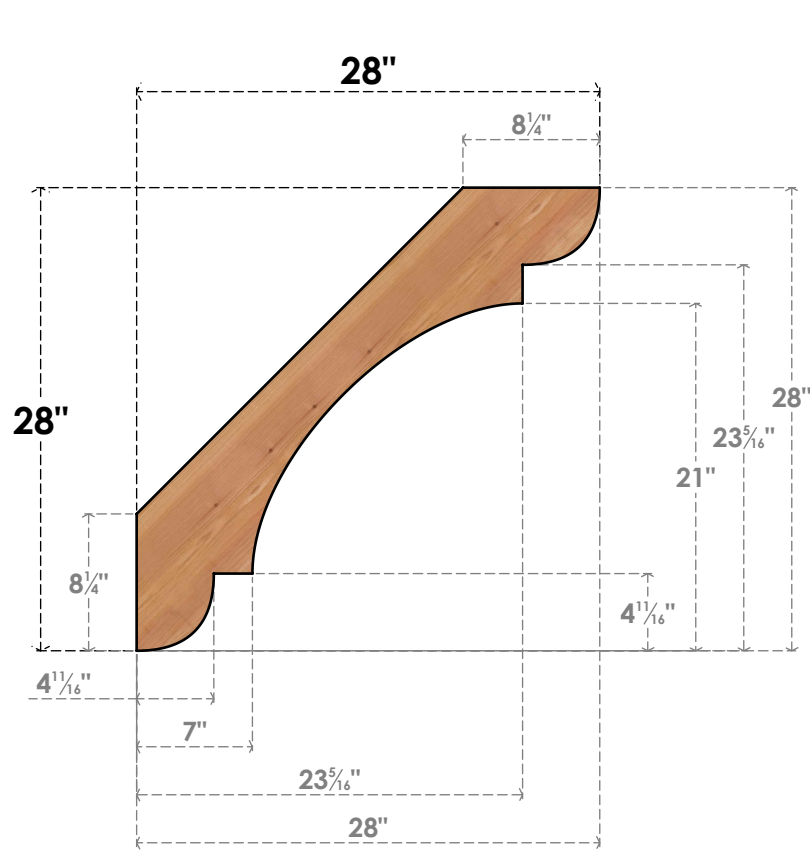

BRC06X28X28OLY00SWR

5 1/2"W X 28"D X 28"H OLYMPIC SMOOTH BRACE, WESTERN RED CEDAR

SIDE

FRONT

EKENA MILLWORK
 2300 WEST MAIN ST.
 CLARKSVILLE, TX 75426
 TOLL FREE: 866-607-0453
 WWW.EKENAMILLWORK.COM

NOTES

1. INSTALLATION TO BE COMPLETED IN ACCORDANCE WITH MANUFACTURER'S SPECIFICATIONS.
2. DRAWING MAY NOT BE TO SCALE
3. THIS DRAWING IS INTENDED FOR DESIGN AND PLANNING PURPOSES ONLY.
4. ALL INFORMATION CONTAINED HEREIN WAS CURRENT AT THE TIME OF DEVELOPMENT BUT MUST BE REVIEWED AND APPROVED BY THE PRODUCT MANUFACTURER TO BE CONSIDERED ACCURATE.
5. PRODUCTS ARE NOT KILN DRIED. THIS ITEM IS UNIQUE AND WILL CONTAIN THE NATURAL VARIATIONS THAT THE WOOD SPECIES OFFERS. THIS MAY RESULT IN VARIATIONS UP TO 1/4"