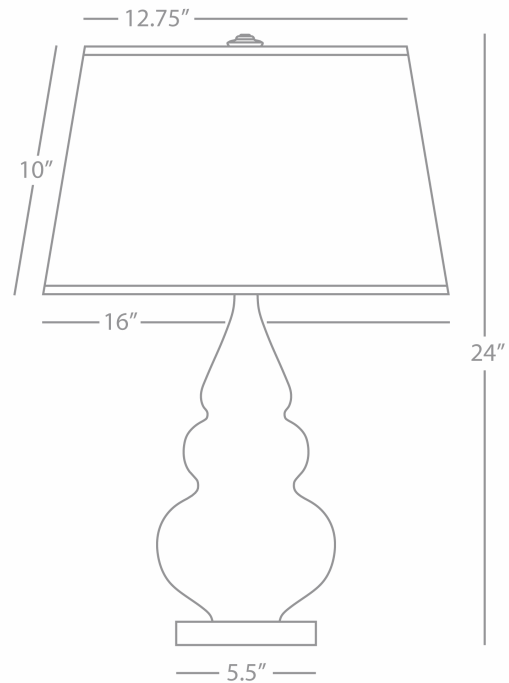

TRIPLE GOURD

MMB33

Accent Table Lamp

1-150W Max.

Bulb Type: A

Switch: 3-Way

Matte Midnight Blue Glazed Ceramic

Lucite Base

Pearl Dupioni Fabric Shade

See Triple Gourd Table for Color / Base / Shade
Options

* *Made In The USA*