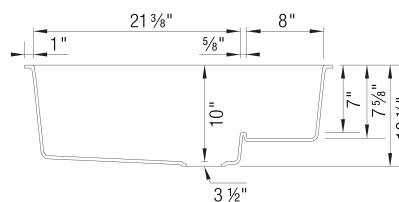

PERFORMA Cascade SILGRANIT