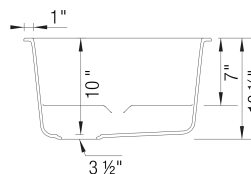

PERFORMA Cascade SILGRANIT