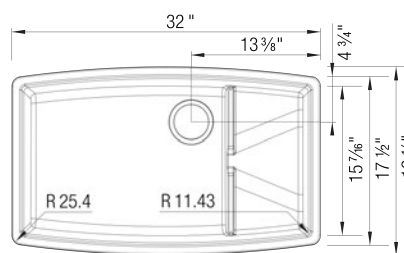

PERFORMA Cascade SILGRANIT