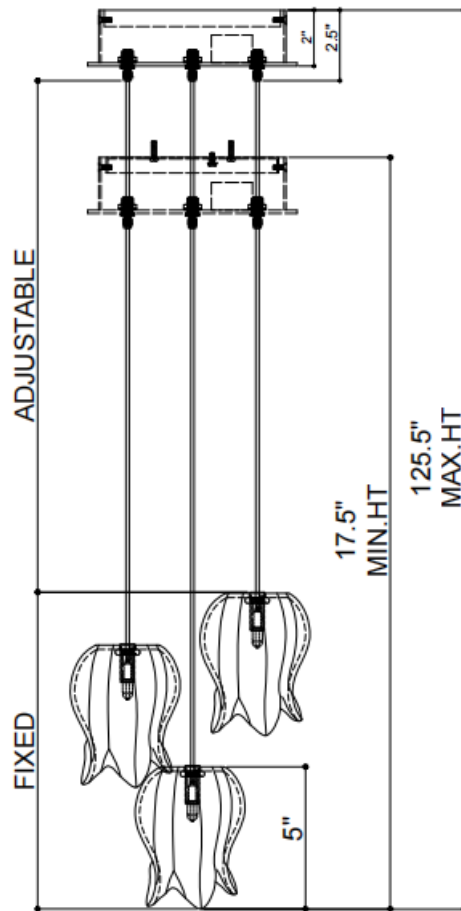

ITEM: 9000-1419

Overall Dimensions

Height: 17.5"

Diameter: 10"

TOP VIEW

CANOPY DETAIL

FRONT VIEW