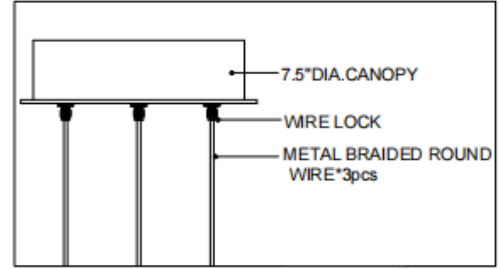

ITEM: 9000-1419

Overall Dimensions

Height: 17.5"

Diameter: 10"

TOP VIEW

CANOPY DETAIL

FRONT VIEW