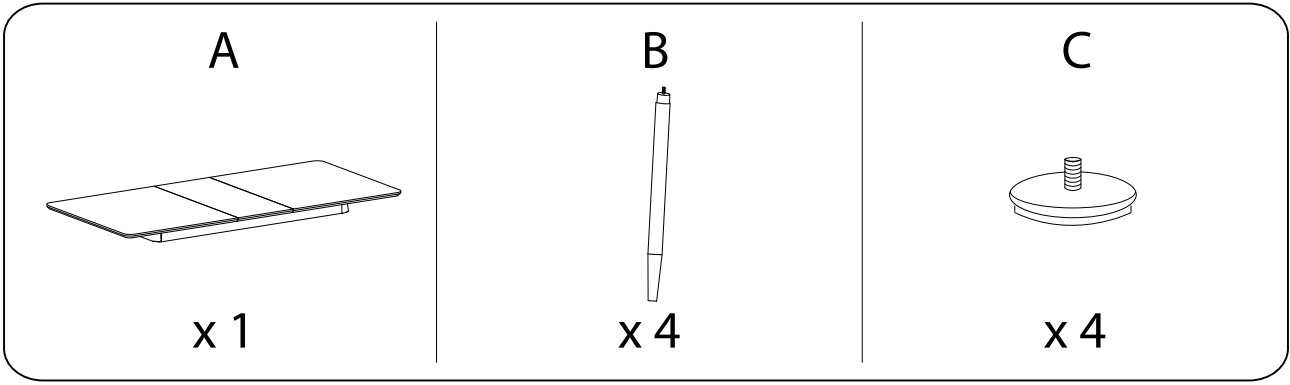

Diagram illustrating assembly instructions and safety warnings:

- Warning 1:** A warning triangle with an exclamation mark is shown next to a crossed-out power drill icon, indicating that power tools should not be used for assembly.
- Warning 2:** A warning triangle with an exclamation mark is shown next to a crossed-out icon of a block being lifted by a hand, indicating that the table should not be lifted by the top surface.
- Time:** A clock icon is shown next to the number "20'", indicating an estimated assembly time of 20 minutes.
- Personnel:** An icon of a person is shown next to the number "2", indicating that two people are required for assembly.

1 x 4

B

x 1

C

x 1

2

A

x 1