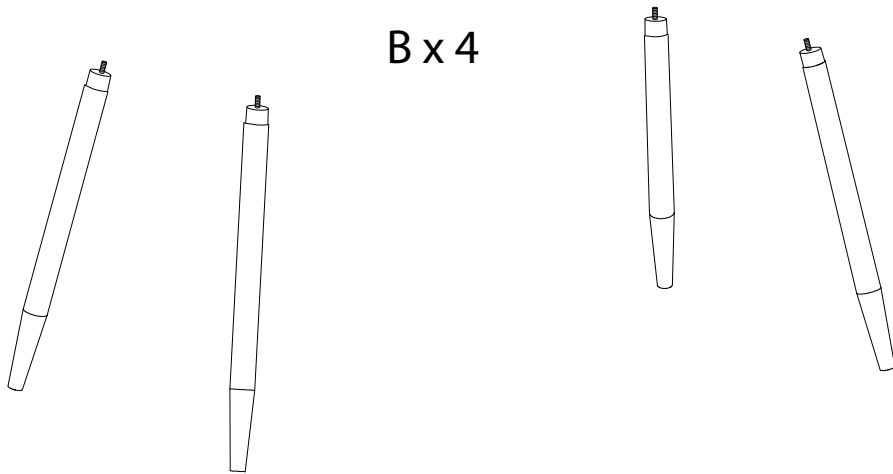

Diagram illustrating assembly instructions and safety warnings:

- Warning 1:** A warning triangle with an exclamation mark is shown next to a crossed-out power drill icon, indicating that power tools should not be used for assembly.
- Warning 2:** A warning triangle with an exclamation mark is shown next to a crossed-out icon of a block being lifted by a hand, indicating that the table should not be lifted by the top surface.
- Time:** A clock icon is shown next to the number "20'", indicating an estimated assembly time of 20 minutes.
- Personnel:** An icon of a person is shown next to the number "2", indicating that two people are required for assembly.

1 x 4

B

x 1

C

x 1

2

A

x 1