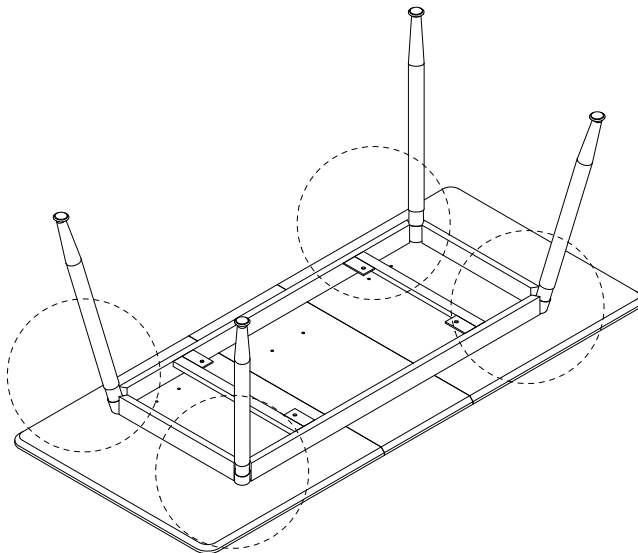

Diagram illustrating assembly instructions and safety warnings:

- Warning 1:** A warning triangle with an exclamation mark is shown next to a crossed-out power drill icon, indicating that power tools should not be used for assembly.
- Warning 2:** A warning triangle with an exclamation mark is shown next to a crossed-out icon of a block being lifted by a hand, indicating that the table should not be lifted by the top surface.
- Time:** A clock icon is shown next to the number "20'", indicating an estimated assembly time of 20 minutes.
- Personnel:** An icon of a person is shown next to the number "2", indicating that two people are required for assembly.

1 x 4

B

x 1

C

x 1

2

A

x 1