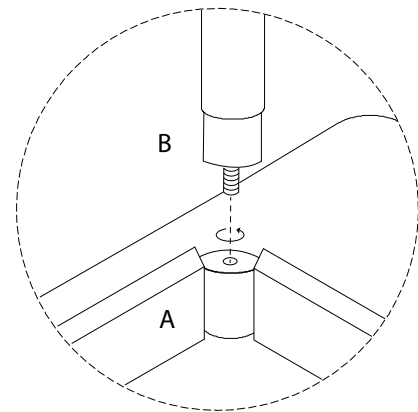

Diagram illustrating assembly instructions and safety warnings:

- Warning 1:** A warning triangle with an exclamation mark is shown next to a crossed-out power drill icon, indicating that power tools should not be used for assembly.
- Warning 2:** A warning triangle with an exclamation mark is shown next to a crossed-out icon of a block being lifted by a hand, indicating that the table should not be lifted by the top surface.
- Time:** A clock icon is shown next to the number "20'", indicating an estimated assembly time of 20 minutes.
- Personnel:** An icon of a person is shown next to the number "2", indicating that two people are required for assembly.

1 x 4

B

x 1

C

x 1

2

A

x 1