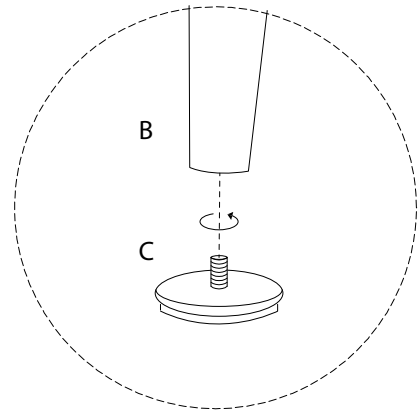

Diagram illustrating assembly instructions and safety warnings:

- Warning 1:** A warning triangle with an exclamation mark is shown next to a crossed-out power drill icon, indicating that power tools should not be used for assembly.
- Warning 2:** A warning triangle with an exclamation mark is shown next to a crossed-out icon of a block being lifted by a hand, indicating that the table should not be lifted by the top surface.
- Time:** A clock icon is shown next to the number "20'", indicating an estimated assembly time of 20 minutes.
- Personnel:** An icon of a person is shown next to the number "2", indicating that two people are required for assembly.

1 x 4

B

x 1

C

x 1

2

A

x 1