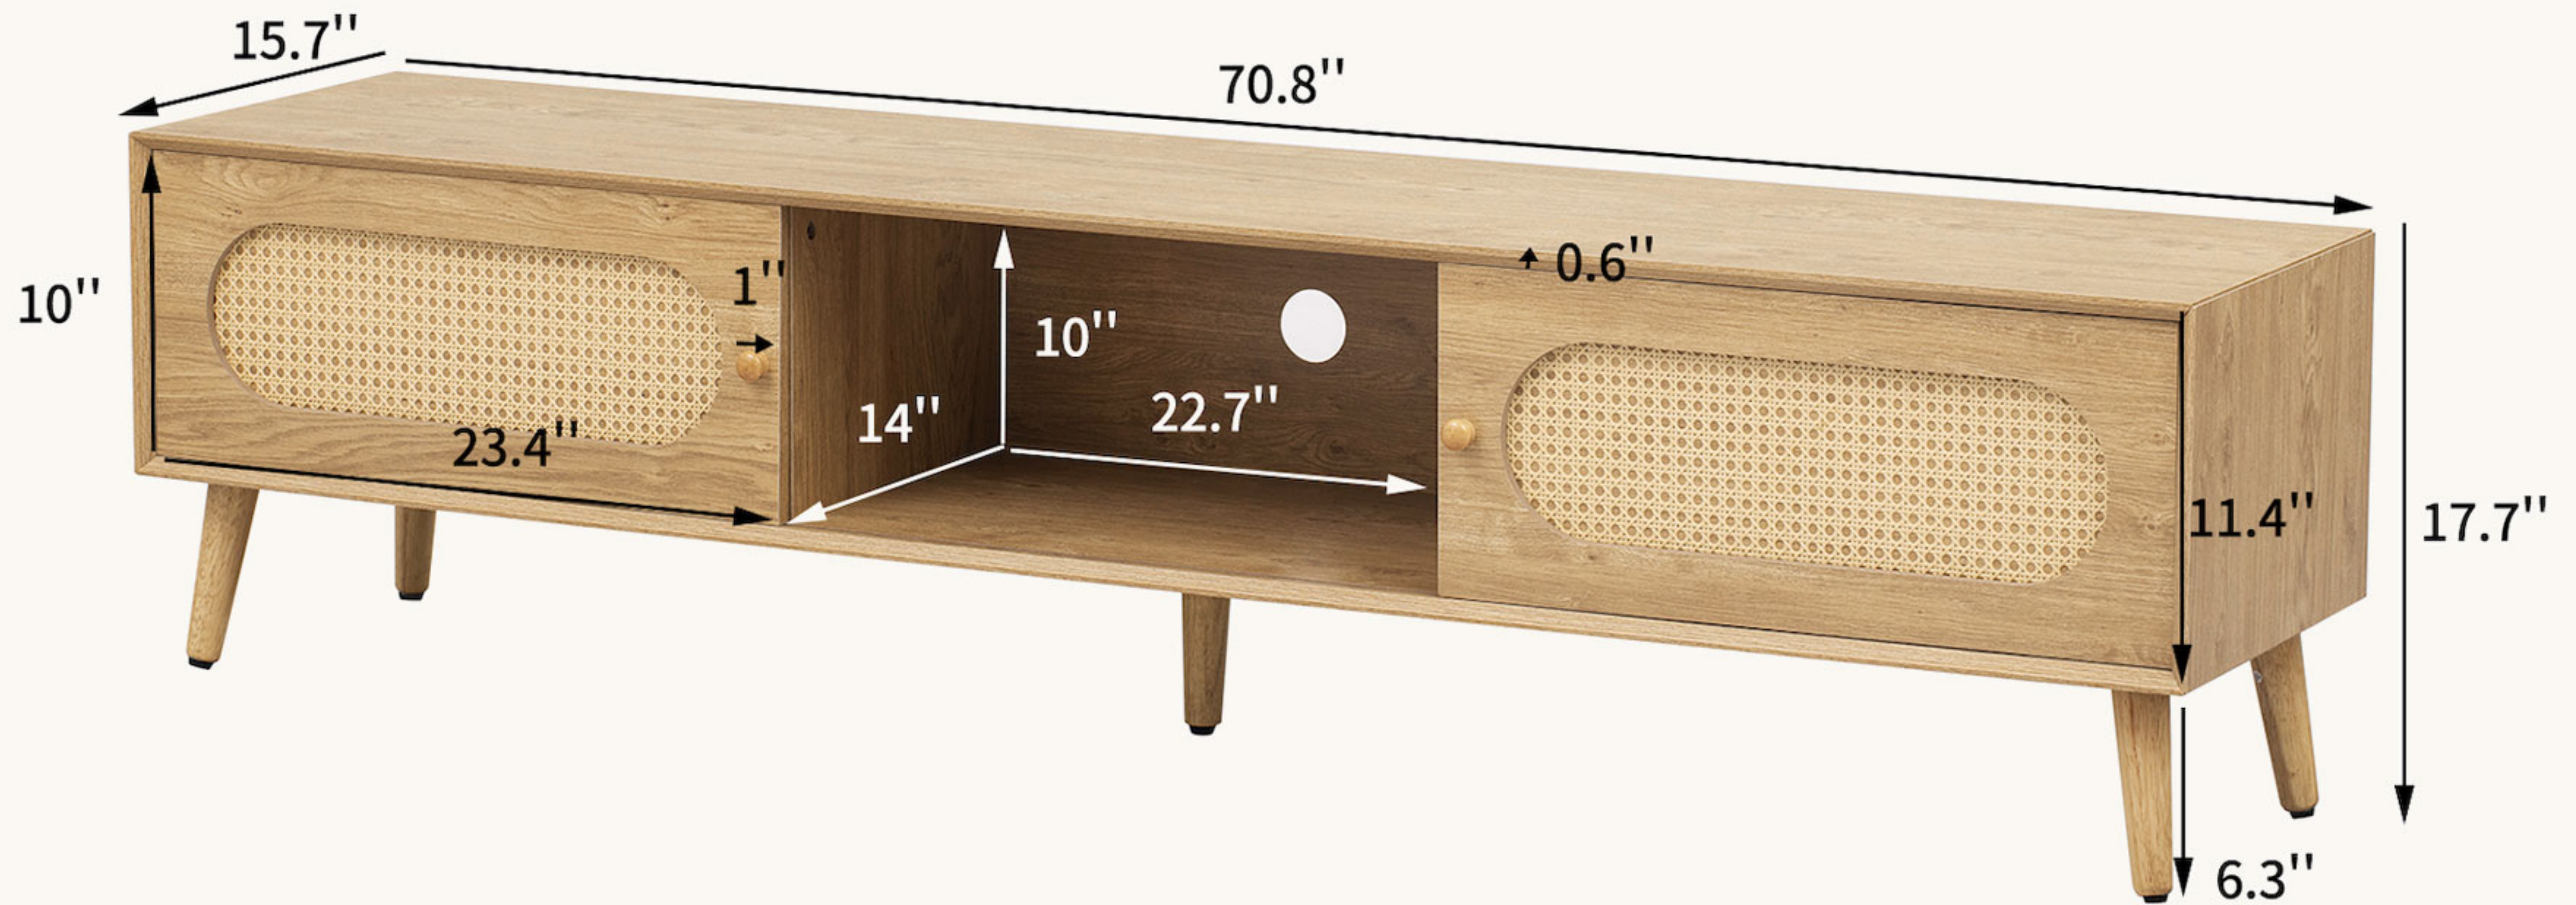

# Dimensional Details

## Product Dimensions

- Length (in.) :70.80
- Width (in.) :15.70
- Height (in.) :17.70
- Weight (lbs.):63.71

## Package Size

- Length (in.) :77.50
- Width (in.) :19.25
- Height (in.) :5.10
- Weight (lbs.):71.32