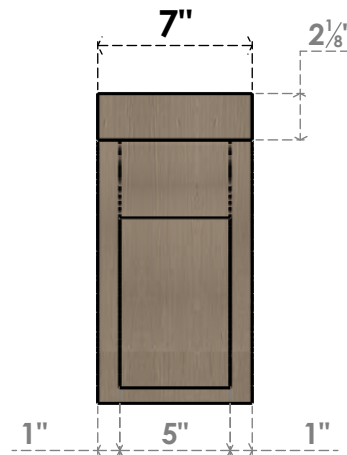

ITEM NUMBER: CORU07X14X14HELRCPR

7"W X 14"D X 14"H SERIES 1 CLASSIC HELENA ROUGH CEDAR TIMBERTHANE
FAUX WOOD CORBEL, PRIMED

SIDE PROFILE

FRONT PROFILE

ISOMETRIC

EKENA MILLWORK
2300 WEST MAIN ST.
CLARKSVILLE, TX 75426
TOLL FREE: 866-607-0453
WWW.EKENAMILLWORK.COM

NOTES

1. INSTALLATION TO BE COMPLETED IN ACCORDANCE WITH MANUFACTURER'S SPECIFICATIONS.
2. DRAWING MAY NOT BE TO SCALE
3. THIS DRAWING IS INTENDED FOR DESIGN AND PLANNING PURPOSES ONLY.
4. ALL INFORMATION CONTAINED HEREIN WAS CURRENT AT THE TIME OF DEVELOPMENT BUT MUST BE REVIEWED AND APPROVED BY THE PRODUCT MANUFACTURER TO BE CONSIDERED ACCURATE.
5. TIMBERTHANE ARCHITECTURAL PRODUCTS ARE MADE FROM HIGH DENSITY URETHANE AND COME FACTORY PRIMED