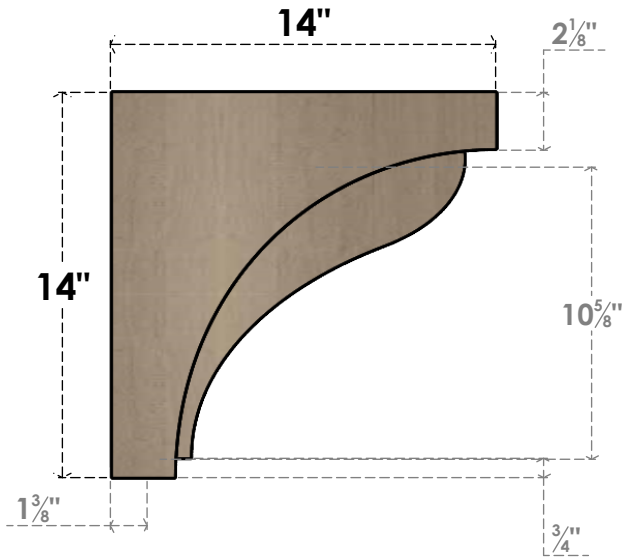

ITEM NUMBER: CORU07X14X14HELRCPR

7"W X 14"D X 14"H SERIES 1 CLASSIC HELENA ROUGH CEDAR TIMBERTHANE
FAUX WOOD CORBEL, PRIMED

SIDE PROFILE

FRONT PROFILE

ISOMETRIC

EKENA MILLWORK
2300 WEST MAIN ST.
CLARKSVILLE, TX 75426
TOLL FREE: 866-607-0453
WWW.EKENAMILLWORK.COM

NOTES

1. INSTALLATION TO BE COMPLETED IN ACCORDANCE WITH MANUFACTURER'S SPECIFICATIONS.
2. DRAWING MAY NOT BE TO SCALE
3. THIS DRAWING IS INTENDED FOR DESIGN AND PLANNING PURPOSES ONLY.
4. ALL INFORMATION CONTAINED HEREIN WAS CURRENT AT THE TIME OF DEVELOPMENT BUT MUST BE REVIEWED AND APPROVED BY THE PRODUCT MANUFACTURER TO BE CONSIDERED ACCURATE.
5. TIMBERTHANE ARCHITECTURAL PRODUCTS ARE MADE FROM HIGH DENSITY URETHANE AND COME FACTORY PRIMED