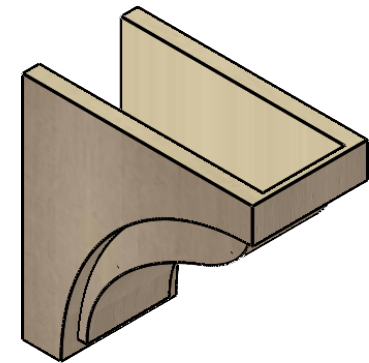

ITEM NUMBER: CORU07X14X14HELRCPR

7"W X 14"D X 14"H SERIES 1 CLASSIC HELENA ROUGH CEDAR TIMBERTHANE
FAUX WOOD CORBEL, PRIMED

SIDE PROFILE

FRONT PROFILE

ISOMETRIC

EKENA MILLWORK
2300 WEST MAIN ST.
CLARKSVILLE, TX 75426
TOLL FREE: 866-607-0453
WWW.EKENAMILLWORK.COM

NOTES

1. INSTALLATION TO BE COMPLETED IN ACCORDANCE WITH MANUFACTURER'S SPECIFICATIONS.
2. DRAWING MAY NOT BE TO SCALE
3. THIS DRAWING IS INTENDED FOR DESIGN AND PLANNING PURPOSES ONLY.
4. ALL INFORMATION CONTAINED HEREIN WAS CURRENT AT THE TIME OF DEVELOPMENT BUT MUST BE REVIEWED AND APPROVED BY THE PRODUCT MANUFACTURER TO BE CONSIDERED ACCURATE.
5. TIMBERTHANE ARCHITECTURAL PRODUCTS ARE MADE FROM HIGH DENSITY URETHANE AND COME FACTORY PRIMED