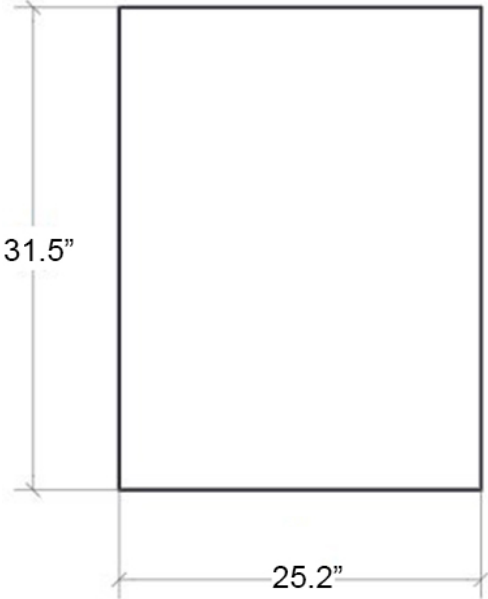

Speci 56309

Features

- Wall Mirror
- Beveled Edges
- 5 mm Glass Thickness
- Rectangular
- Reversible
- Made in Italy

SKU# | Option:

- Speci 56309 | Mirror Glass

Finishes:

* WS Bath Collections reserves the right to revise dimensions or information on this sheet without notice

Collection
Speci

Model |
Speci 56309

Dimensions Metric

1 inch = 2.54 cm

1 inch = 25.4 mm

WS[®]
BATH
COLLECTIONS

1051 Lea Drive - Collegeville, PA 19426
Tel. 215 513 9400 - Fax 610 831 0215

www.ws bathcollections.com - info@ws bathcollections.com

Product Specs Sheets

Collection
Speci

Model |
Speci 56309

Dimensions Metric
1 inch = 2.54 cm
1 inch = 25.4 mm

1051 Lea Drive - Collegeville, PA 19426
Tel. 215 513 9400 - Fax 610 831 0215
www.ws bathcollections.com - info@ws bathcollections.com