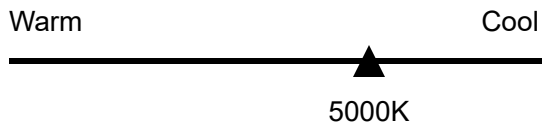

Lighting Facts

Per Bulb

Brightness **420 lumens**

Estimated Yearly Energy Cost **\$0.42**

Based on 3 hrs/day, 11¢/kWh
Cost depends on rates and use

Life **22.8 years**

Based on 3 hrs/day

Light Appearance