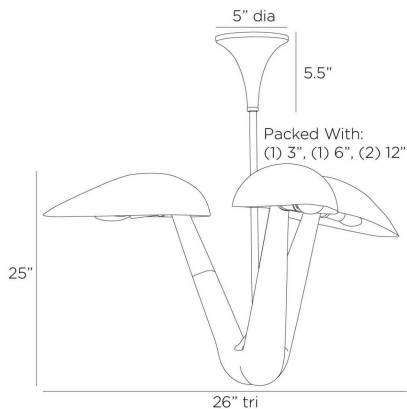

ARTERIO RS

EVERGLADES CHANDELIER

DM111

H: 30.5 IN, W: 26 IN, D: 26 IN,
Blackened Iron

Mid-century inspired duckbill shades of blackened iron add a touch of whimsy to our industrial fixture. Hand-formed of antique brass, this chandelier delivers a dramatic downlight effect, making it the perfect mood-setting accent for an entry or hallway. Matching blackened iron canopy. Finish will vary.

APPEARANCE

Material	Iron, Brass
Finish	Blackened Iron, Antique Brass
Finish Will Vary	Yes
Top Coat/Sealant	Yes

DIMENSIONS

Canopy	H: 5.5 IN, Dia: 5.00 IN
Chandelier	H: 25 IN, W: 26 IN, D: 26 IN
Shade	H: 4 IN, W: 6 IN, D: 12 IN
Minimum Hanging	H: 30.5 IN
Max Hanging Height	51.5 in

WIRING

Rating	Damp
Cord	10 FT, Clear/Silver, SVT
Socket	3, Type B - E12
Maximum Watt	40
Voltage	110-120 V

CERTIFICATIONS

Certifications	Mexico, United Arab Emirates, European Union, United States, Canada, Australia
----------------	--

COMPLIANCY

UL/ETL	Yes
CB	Yes
RoHS	Yes

SHIPPING

Product Weight	8.8 lbs
Gross Weight 1	19.8 lbs
Shipping Box 1	H: 28.25 IN, L: 22.75 IN, W: 19.25 IN

REPLACEMENT PARTS

Replacement Part 1	PIPE-592
Replacement Part 1 Dim	(1) 3", (1) 6", (1) 12"
Replacement Part 2	CANOPY-701
Replacement Part 2 Dim	5.5" x 5.5"