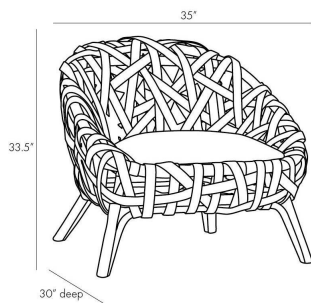

ARTERIOS

HORATIO CHAIR

5635
H: 33.5 IN, W: 35 IN, D: 30 IN,
Muslin

The Horatio is defined by the creative chaos of its natural foundation. Thick rattan poles are first steamed and then flattened, before being woven into the frame that shapes this rebellious seat. A palm gray finish highlights the organic qualities that make this piece so unique, and a plush cushion keeps it comfortable and functional. We've covered this one in muslin, allowing you to upholster in the fabric of your choice. Finish will vary.

APPEARANCE

Material	Muslin, Rattan
Finish	White, Palm Gray
Finish Will Vary	Yes
Top Coat/Sealant	No
Textile Contract Suitability	Not Contract Suitable

DIMENSIONS

Seat	H: 20 IN
Seat Cushion (thickness)	H: 5 IN, W: 23.5 IN, D: 23.5 IN