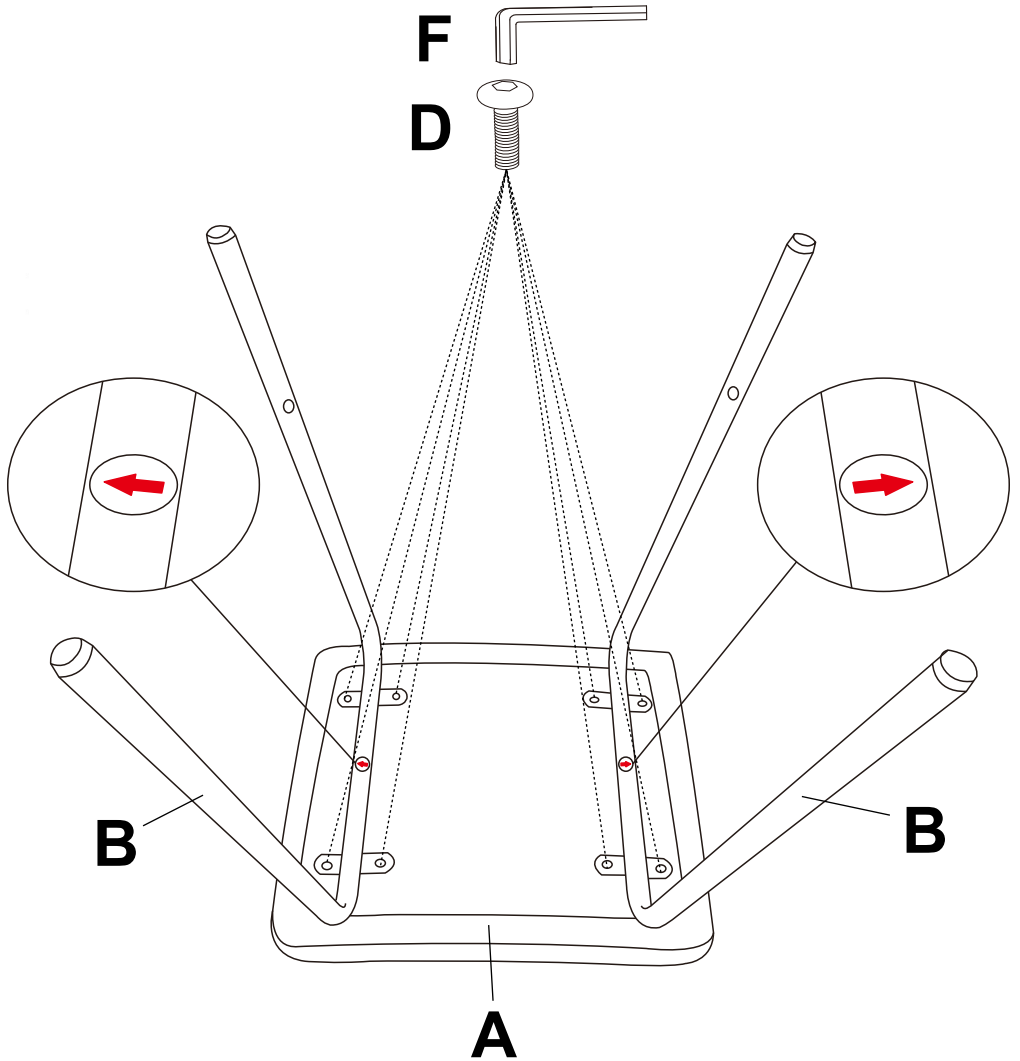

INSTRUCTION MANUAL

AH106BS

Borough Upholstered Counter Stool

Package List

A x1 	B x2 	C x1 	D x8  M6*20mm
E x4  M6*30mm	F x1  M6		

Caution

Before using the chair, check to ensure that all bolts are fully tightened.
Lubricate all parts and tighten all bolts every 6 months, or whenever needed.

1

2

3