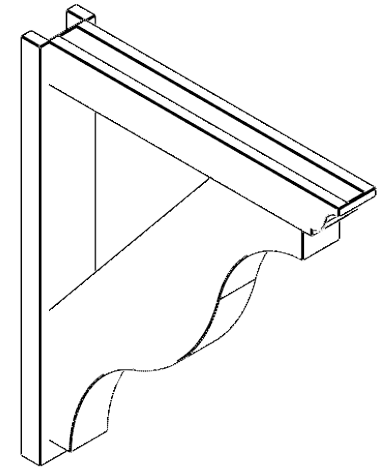

ITEM NUMBER: OUTUROC040X060X34000X40000X040X020X040FST04RCPR

4"W TOP X 6"W BACK X 34"D X 40"H X 4"T TOP X 2"T BACK TIMBERTHANE ROUGH CEDAR FUNSTON FAUX WOOD OPEN OUTLOOKER, TRADITIONAL TOP AND BLOCK BACK, 4"W CLOSED BRACE, PRIMED TAN

EKENA MILLWORK
2300 WEST MAIN ST.
CLARKSVILLE, TX 75426
TOLL FREE: 866-607-0453
WWW.EKENAMILLWORK.COM

NOTES

1. INSTALLATION TO BE COMPLETED IN ACCORDANCE WITH MANUFACTURER'S SPECIFICATIONS.
2. DRAWING MAY NOT BE TO SCALE
3. THIS DRAWING IS INTENDED FOR DESIGN AND PLANNING PURPOSES ONLY.
4. ALL INFORMATION CONTAINED HEREIN WAS CURRENT AT THE TIME OF DEVELOPMENT BUT MUST BE REVIEWED AND APPROVED BY THE PRODUCT MANUFACTURER TO BE CONSIDERED ACCURATE.
5. TIMBERTHANE ARCHITECTURAL PRODUCTS ARE MADE FROM HIGH DENSITY URETHANE AND COME FACTORY PRIMED