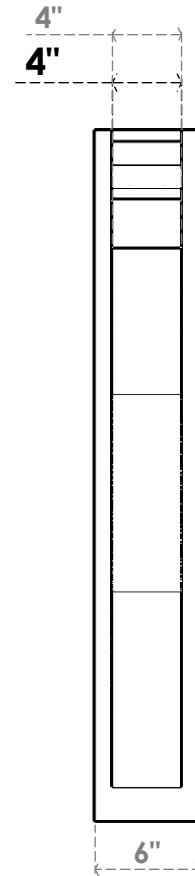

ITEM NUMBER: OUTUROC040X060X34000X40000X040X020X040FST04RCPR

4"W TOP X 6"W BACK X 34"D X 40"H X 4"T TOP X 2"T BACK TIMBERTHANE ROUGH CEDAR FUNSTON FAUX WOOD OPEN OUTLOOKER, TRADITIONAL TOP AND BLOCK BACK, 4"W CLOSED BRACE, PRIMED TAN

EKENA MILLWORK
2300 WEST MAIN ST.
CLARKSVILLE, TX 75426
TOLL FREE: 866-607-0453
WWW.EKENAMILLWORK.COM

NOTES

1. INSTALLATION TO BE COMPLETED IN ACCORDANCE WITH MANUFACTURER'S SPECIFICATIONS.
2. DRAWING MAY NOT BE TO SCALE
3. THIS DRAWING IS INTENDED FOR DESIGN AND PLANNING PURPOSES ONLY.
4. ALL INFORMATION CONTAINED HEREIN WAS CURRENT AT THE TIME OF DEVELOPMENT BUT MUST BE REVIEWED AND APPROVED BY THE PRODUCT MANUFACTURER TO BE CONSIDERED ACCURATE.
5. TIMBERTHANE ARCHITECTURAL PRODUCTS ARE MADE FROM HIGH DENSITY URETHANE AND COME FACTORY PRIMED