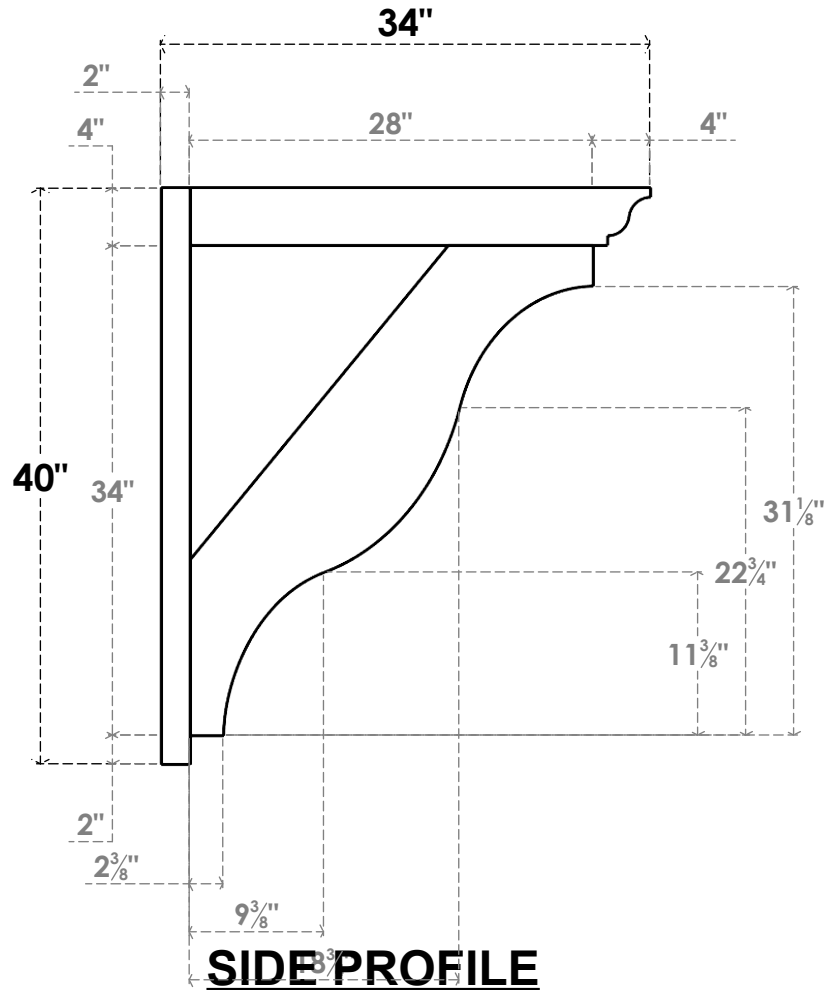

ITEM NUMBER: OUTUROC040X060X34000X40000X040X020X040FST04RCPR

4"W TOP X 6"W BACK X 34"D X 40"H X 4"T TOP X 2"T BACK TIMBERTHANE ROUGH CEDAR FUNSTON FAUX WOOD OPEN OUTLOOKER, TRADITIONAL TOP AND BLOCK BACK, 4"W CLOSED BRACE, PRIMED TAN