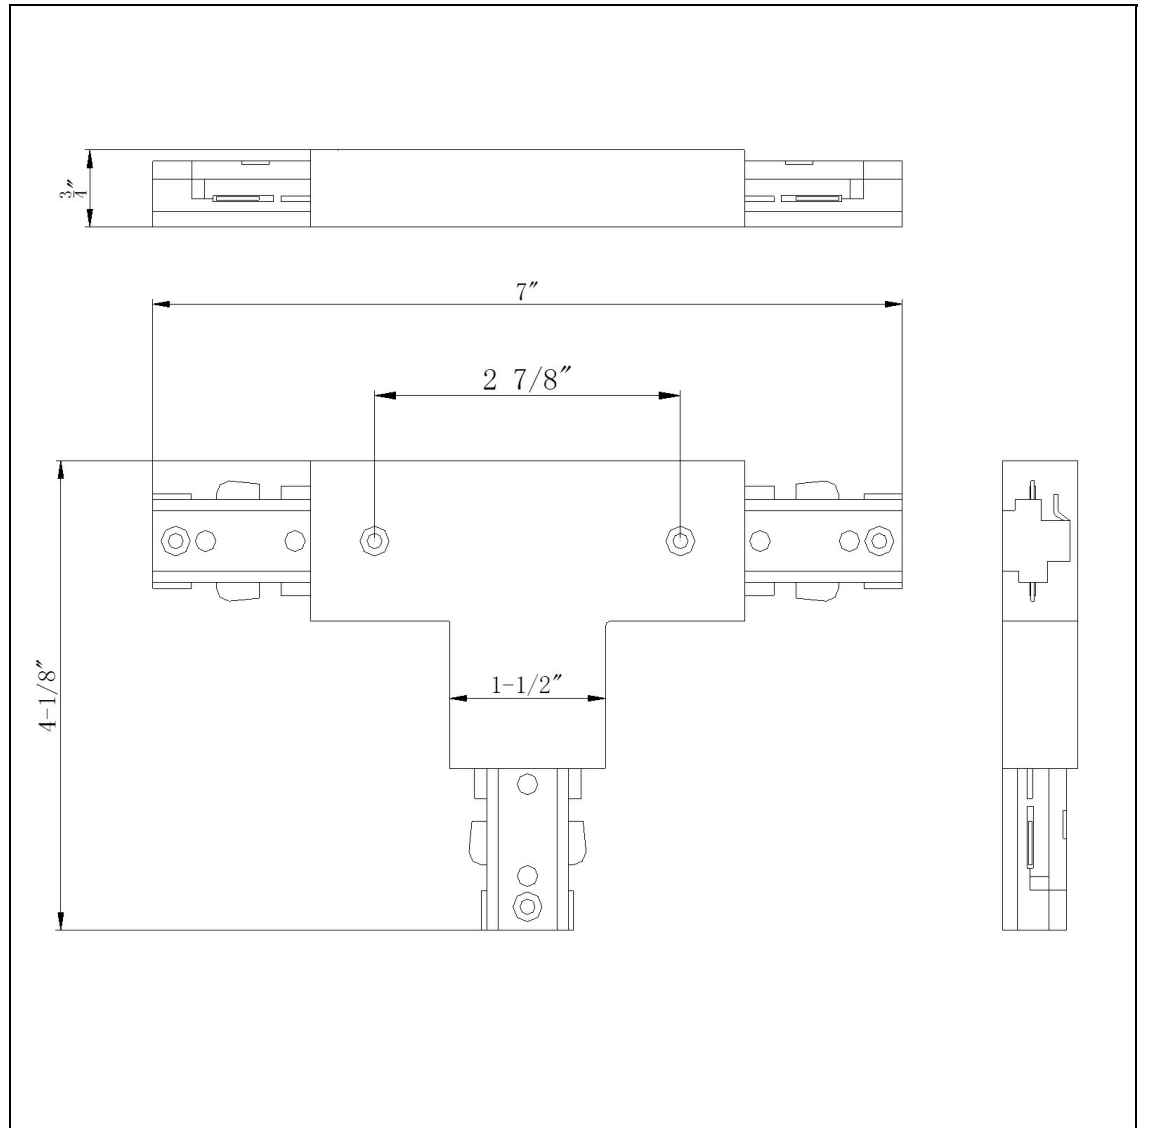

Product No. **HT-282-WH**

Description

T, MID POINT OUT, POLARITY ON RIGHT
 Durable Plastic Construction
 Ships in One Carton
 No Assembly Required
 Compatible with "H" Type Three Wire Single
 Circuit Track
 "T" connector w/ power entry
 0.8" Height T Connector with Right Polarity
 in White

Technical Specifications

UPC	020193067284
Wattage	N/A
Lumen	N/A
Switch Type	Track
Bulb Base	N/A
Number of Lights	N/A
Color	White
Base Color	White

Carton 1 Dimensions	7.00 x 16.00 x 30.90
Carton 2 Dimensions	0.00 x 0.00 x 30.90
Package Dimensions	L: 30.90 W: 16.00 H: 7.00