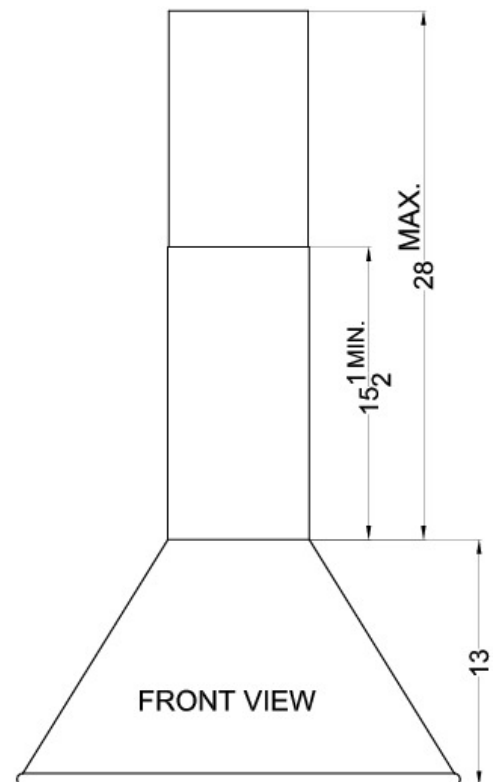

SEH6624C

30" x 23.5" x 21.63" (H x W x D)

24" wide European 600 CFM range hood in stainless steel with a curved canopy and chimney design

Highlights:

Designed and manufactured in Spain for SUMMIT PROFESSIONAL

SUMMIT APPLIANCE DIVISION FELIX STORCH, INC.

770 Garrison Avenue, Bronx, NY 10474 USA TEL 718-893-3900 FAX 844-478-8799 info@summitappliance.com  www.summitappliance.com

SEH6624C Specifications:

Overview	
Height	30.0"
Width	23.5"
Depth	21.63"
Cabinet	Stainless Steel
US Electrical Safety	UL
Canadian Electrical Safety	ULC
Amps	5.0
Voltage/Frequency	115 V AC/60 Hz
Weight	29.0 lbs.
Shipping Weight	40.0 lbs.
Parts & Labor Warranty	1 Year
Range Hood	
Installation	Wall-Mounted
Venting	Convertible w/ Filter Set
Controls	Slide
Light	Yes
Number of Lights	2
Light Type	Halogen
Number of Fan Speeds	3
Maximum Air Movement	600.0
Minimum Height	29.0"
Maximum Height	41.0"