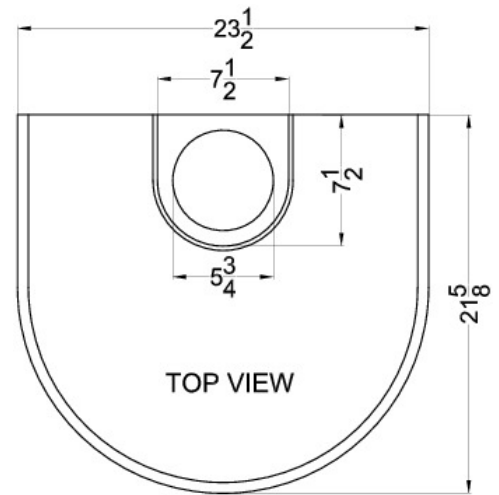

SEH6624C

30" x 23.5" x 21.63" (H x W x D)

24" wide European 600 CFM range hood in stainless steel with a curved canopy and chimney design

Highlights:

Designed and manufactured in Spain for SUMMIT PROFESSIONAL

SUMMIT APPLIANCE DIVISION FELIX STORCH, INC.

770 Garrison Avenue, Bronx, NY 10474 USA TEL 718-893-3900 FAX 844-478-8799 info@summitappliance.com  www.summitappliance.com

SEH6624C Specifications:

Overview	
Height	30.0"
Width	23.5"
Depth	21.63"
Cabinet	Stainless Steel
US Electrical Safety	UL
Canadian Electrical Safety	ULC
Amps	5.0
Voltage/Frequency	115 V AC/60 Hz
Weight	29.0 lbs.
Shipping Weight	40.0 lbs.
Parts & Labor Warranty	1 Year
Range Hood	
Installation	Wall-Mounted
Venting	Convertible w/ Filter Set
Controls	Slide
Light	Yes
Number of Lights	2
Light Type	Halogen
Number of Fan Speeds	3
Maximum Air Movement	600.0
Minimum Height	29.0"
Maximum Height	41.0"