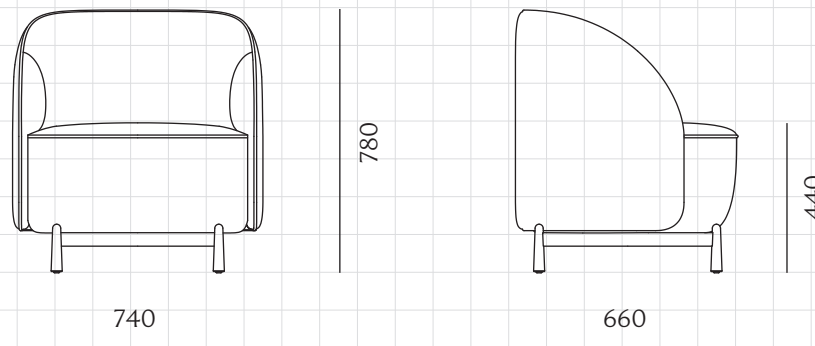

Arc Club Chair

CODE
DIMENSIONS

AR-S110
W740 x D660 x H780mm
Seating height: 440mm

NET WEIGHT
ENVIRONMENT
MATERIALS

28.0 kg
Indoor
Wood veneer base, Steel black powder coat matt leg, Upholstery
*Please refer to website or contact your local representative for complete material swatches.

SHIPPING

Package	Assembled		
Package Qty	1 pcs/box		
Packaging	Measurement (mm)	Volume (cbm)	Gross Weight (kg)
FCL	W825 x D745 x H885	0.54	34.97
LCL/AIR	W845 x D765 x H980	0.63	42.48