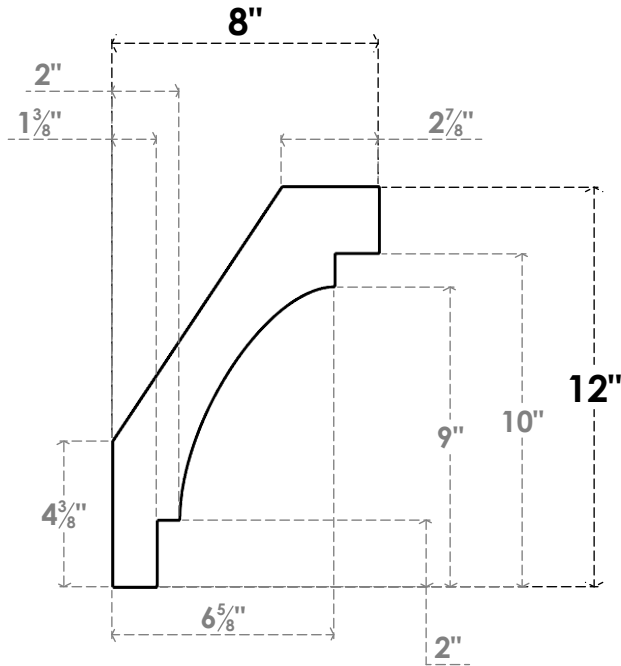

ITEM NUMBER: BRCURO030X08000X12000MRCRCPR

3"W X 8"D X 12"H MERCED ROUGH CEDAR WOODGRAIN OPEN
TIMBERTHANE BRACE, PRIMED TAN

SIDE PROFILE

FRONT PROFILE

ISOMETRIC

EKENA MILLWORK
2300 WEST MAIN ST.
CLARKSVILLE, TX 75426
TOLL FREE: 866-607-0453
WWW.EKENAMILLWORK.COM

NOTES

1. INSTALLATION TO BE COMPLETED IN ACCORDANCE WITH MANUFACTURER'S SPECIFICATIONS.
2. DRAWING MAY NOT BE TO SCALE
3. THIS DRAWING IS INTENDED FOR DESIGN AND PLANNING PURPOSES ONLY.
4. ALL INFORMATION CONTAINED HEREIN WAS CURRENT AT THE TIME OF DEVELOPMENT BUT MUST BE REVIEWED AND APPROVED BY THE PRODUCT MANUFACTURER TO BE CONSIDERED ACCURATE.
5. TIMBERTHANE ARCHITECTURAL PRODUCTS ARE MADE FROM HIGH DENSITY URETHANE AND COME FACTORY PRIMED