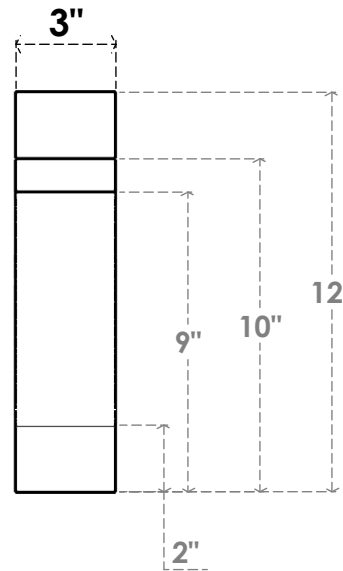

ITEM NUMBER: BRCURO030X08000X12000MRCRCPR

3"W X 8"D X 12"H MERCED ROUGH CEDAR WOODGRAIN OPEN
TIMBERTHANE BRACE, PRIMED TAN

SIDE PROFILE

FRONT PROFILE

ISOMETRIC

EKENA MILLWORK
2300 WEST MAIN ST.
CLARKSVILLE, TX 75426
TOLL FREE: 866-607-0453
WWW.EKENAMILLWORK.COM

NOTES

1. INSTALLATION TO BE COMPLETED IN ACCORDANCE WITH MANUFACTURER'S SPECIFICATIONS.
2. DRAWING MAY NOT BE TO SCALE
3. THIS DRAWING IS INTENDED FOR DESIGN AND PLANNING PURPOSES ONLY.
4. ALL INFORMATION CONTAINED HEREIN WAS CURRENT AT THE TIME OF DEVELOPMENT BUT MUST BE REVIEWED AND APPROVED BY THE PRODUCT MANUFACTURER TO BE CONSIDERED ACCURATE.
5. TIMBERTHANE ARCHITECTURAL PRODUCTS ARE MADE FROM HIGH DENSITY URETHANE AND COME FACTORY PRIMED