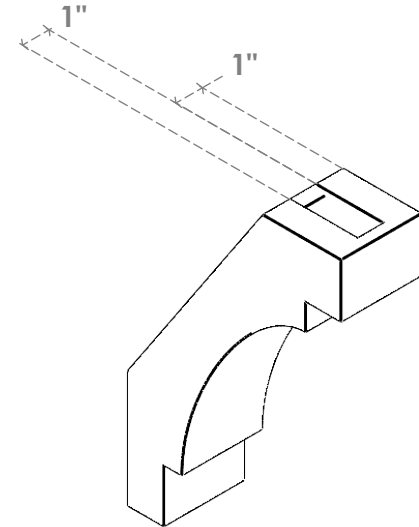

ITEM NUMBER: BRCURO030X08000X12000MRCRCPR

3"W X 8"D X 12"H MERCED ROUGH CEDAR WOODGRAIN OPEN
TIMBERTHANE BRACE, PRIMED TAN

SIDE PROFILE

FRONT PROFILE

ISOMETRIC

EKENA MILLWORK
2300 WEST MAIN ST.
CLARKSVILLE, TX 75426
TOLL FREE: 866-607-0453
WWW.EKENAMILLWORK.COM

NOTES

1. INSTALLATION TO BE COMPLETED IN ACCORDANCE WITH MANUFACTURER'S SPECIFICATIONS.
2. DRAWING MAY NOT BE TO SCALE
3. THIS DRAWING IS INTENDED FOR DESIGN AND PLANNING PURPOSES ONLY.
4. ALL INFORMATION CONTAINED HEREIN WAS CURRENT AT THE TIME OF DEVELOPMENT BUT MUST BE REVIEWED AND APPROVED BY THE PRODUCT MANUFACTURER TO BE CONSIDERED ACCURATE.
5. TIMBERTHANE ARCHITECTURAL PRODUCTS ARE MADE FROM HIGH DENSITY URETHANE AND COME FACTORY PRIMED