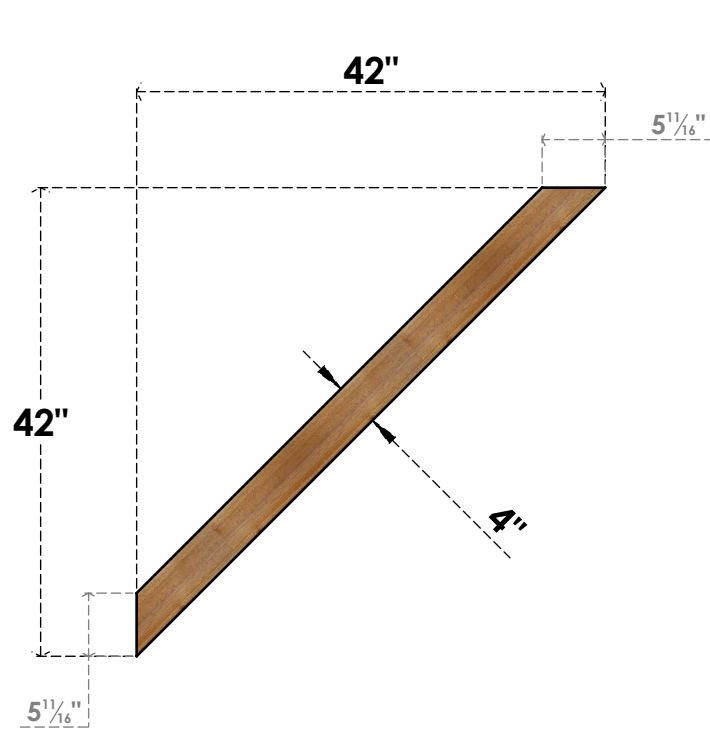

BRC04X42X42TRA00RWR

4"W X 42"D X 42"H TRADITIONAL ROUGH SAWN BRACE, WESTERN RED CEDAR

SIDE

FRONT

EKENA MILLWORK
 2300 WEST MAIN ST.
 CLARKSVILLE, TX 75426
 TOLL FREE: 866-607-0453
 WWW.EKENAMILLWORK.COM

NOTES