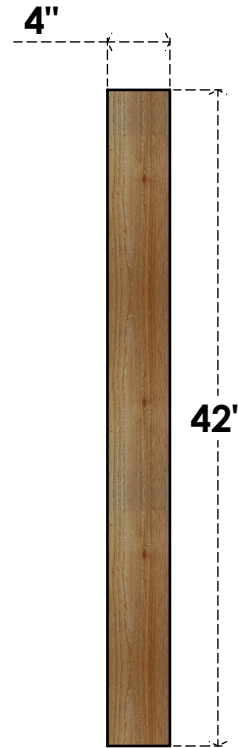

BRC04X42X42TRA00RWR

4"W X 42"D X 42"H TRADITIONAL ROUGH SAWN BRACE, WESTERN RED CEDAR

SIDE

FRONT

EKENA MILLWORK
 2300 WEST MAIN ST.
 CLARKSVILLE, TX 75426
 TOLL FREE: 866-607-0453
 WWW.EKENAMILLWORK.COM

NOTES

1. INSTALLATION TO BE COMPLETED IN ACCORDANCE WITH MANUFACTURER'S SPECIFICATIONS.
2. DRAWING MAY NOT BE TO SCALE
3. THIS DRAWING IS INTENDED FOR DESIGN AND PLANNING PURPOSES ONLY.
4. ALL INFORMATION CONTAINED HEREIN WAS CURRENT AT THE TIME OF DEVELOPMENT BUT MUST BE REVIEWED AND APPROVED BY THE PRODUCT MANUFACTURER TO BE CONSIDERED ACCURATE.
5. PRODUCTS ARE NOT KILN DRIED. THIS ITEM IS UNIQUE AND WILL CONTAIN THE NATURAL VARIATIONS THAT THE WOOD SPECIES OFFERS. THIS MAY RESULT IN VARIATIONS UP TO 1/4"