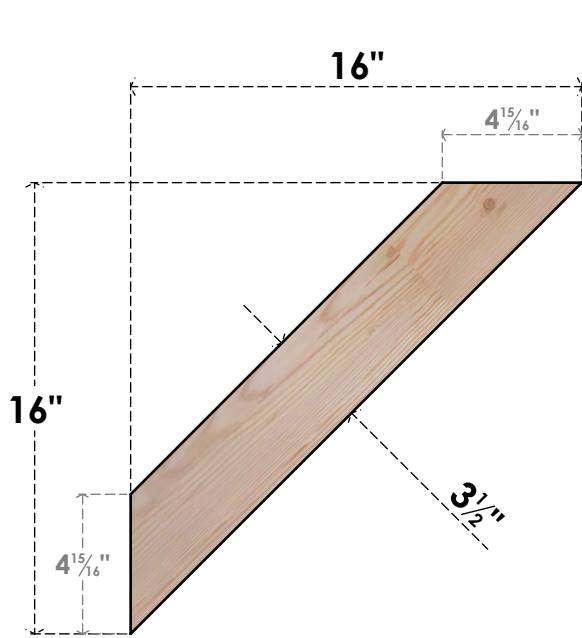

BRC04X16X16TRA00SDF

3 1/2"W X 16"D X 16"H TRADITIONAL SMOOTH BRACE, DOUGLAS FIR

SIDE

FRONT

EKENA MILLWORK
2300 WEST MAIN ST.
CLARKSVILLE, TX 75426
TOLL FREE: 866-607-0453
WWW.EKENAMILLWORK.COM

NOTES

1. INSTALLATION TO BE COMPLETED IN ACCORDANCE WITH MANUFACTURER'S SPECIFICATIONS.
2. DRAWING MAY NOT BE TO SCALE
3. THIS DRAWING IS INTENDED FOR DESIGN AND PLANNING PURPOSES ONLY.
4. ALL INFORMATION CONTAINED HEREIN WAS CURRENT AT THE TIME OF DEVELOPMENT BUT MUST BE REVIEWED AND APPROVED BY THE PRODUCT MANUFACTURER TO BE CONSIDERED ACCURATE.
5. PRODUCTS ARE NOT KILN DRIED. THIS ITEM IS UNIQUE AND WILL CONTAIN THE NATURAL VARIATIONS THAT THE WOOD SPECIES OFFERS. THIS MAY RESULT IN VARIATIONS UP TO 1/4"