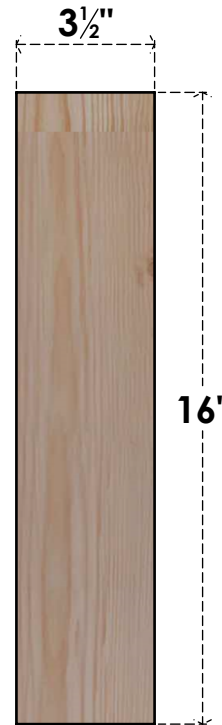

BRC04X16X16TRA00SDF

3 1/2"W X 16"D X 16"H TRADITIONAL SMOOTH BRACE, DOUGLAS FIR

SIDE

FRONT

EKENA MILLWORK
2300 WEST MAIN ST.
CLARKSVILLE, TX 75426
TOLL FREE: 866-607-0453
WWW.EKENAMILLWORK.COM

NOTES

1. INSTALLATION TO BE COMPLETED IN ACCORDANCE WITH MANUFACTURER'S SPECIFICATIONS.
2. DRAWING MAY NOT BE TO SCALE
3. THIS DRAWING IS INTENDED FOR DESIGN AND PLANNING PURPOSES ONLY.
4. ALL INFORMATION CONTAINED HEREIN WAS CURRENT AT THE TIME OF DEVELOPMENT BUT MUST BE REVIEWED AND APPROVED BY THE PRODUCT MANUFACTURER TO BE CONSIDERED ACCURATE.
5. PRODUCTS ARE NOT KILN DRIED. THIS ITEM IS UNIQUE AND WILL CONTAIN THE NATURAL VARIATIONS THAT THE WOOD SPECIES OFFERS. THIS MAY RESULT IN VARIATIONS UP TO 1/4"