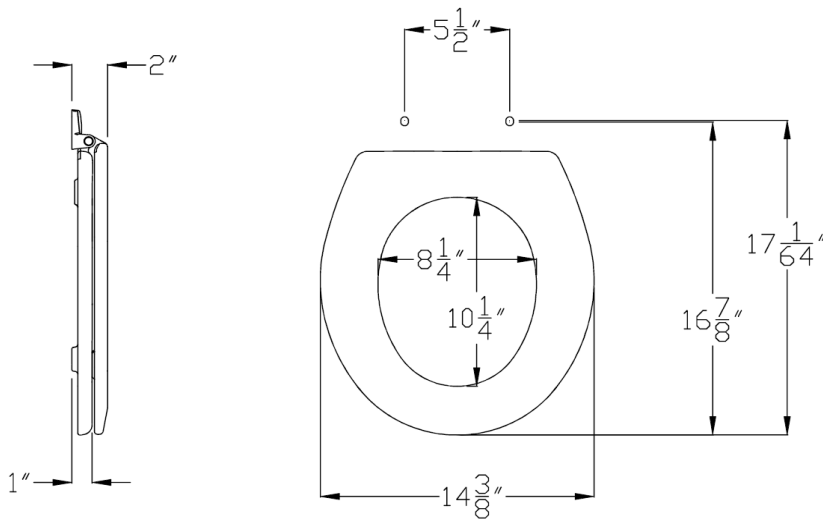

Standard Features:

- Touch Release Action
- Scratch-resistant high-gloss finish
- Ergonomic Contour fit
- Top mount for easy installation
- Impact-absorbing hinges
- Integrally-molded, permanent and sanitary color-keyed bumpers will not fall off like conventional wood composition seats
- Corrosion-free hardware
- Withstands cleansers, strong chemicals
- Won't crack, chip or peel like conventional wood composition seats
- Designed for easy cleaning
- Produced using Centoco's patented process

Dimensions shown are nominal and may vary within a range of tolerance.