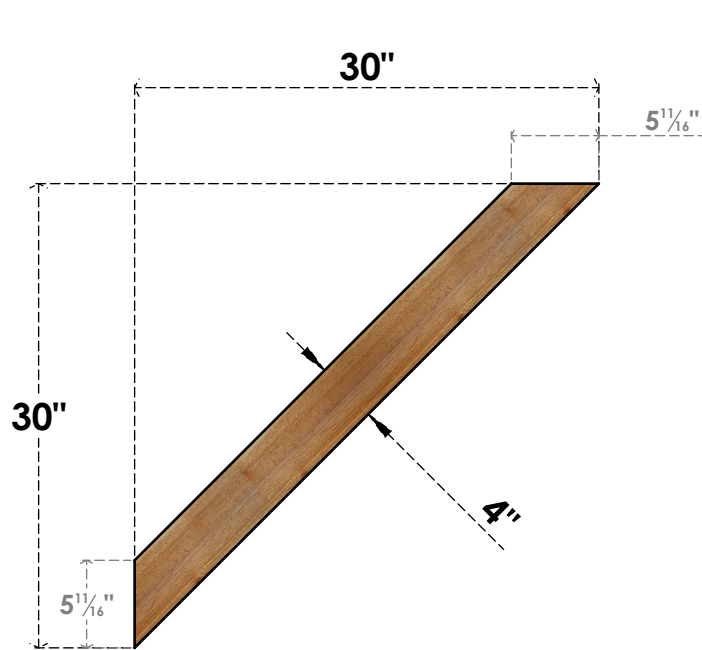

BRC04X30X30TRA00RWR

4"W X 30"D X 30"H TRADITIONAL ROUGH SAWN BRACE, WESTERN RED CEDAR

SIDE

FRONT

EKENA MILLWORK
2300 WEST MAIN ST.
CLARKSVILLE, TX 75426
TOLL FREE: 866-607-0453
WWW.EKENAMILLWORK.COM

NOTES

1. INSTALLATION TO BE COMPLETED IN ACCORDANCE WITH MANUFACTURER'S SPECIFICATIONS.
2. DRAWING MAY NOT BE TO SCALE
3. THIS DRAWING IS INTENDED FOR DESIGN AND PLANNING PURPOSES ONLY.
4. ALL INFORMATION CONTAINED HEREIN WAS CURRENT AT THE TIME OF DEVELOPMENT BUT MUST BE REVIEWED AND APPROVED BY THE PRODUCT MANUFACTURER TO BE CONSIDERED ACCURATE.
5. PRODUCTS ARE NOT KILN DRIED. THIS ITEM IS UNIQUE AND WILL CONTAIN THE NATURAL VARIATIONS THAT THE WOOD SPECIES OFFERS. THIS MAY RESULT IN VARIATIONS UP TO 1/4"