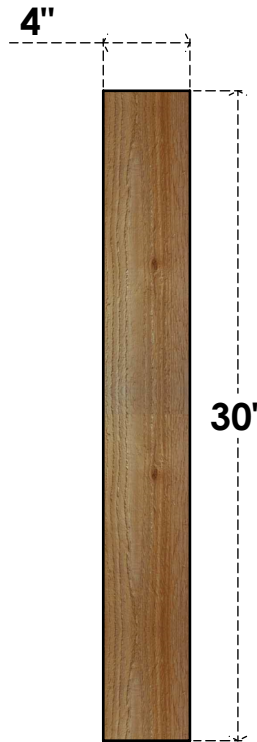

BRC04X30X30TRA00RWR

4"W X 30"D X 30"H TRADITIONAL ROUGH SAWN BRACE, WESTERN RED CEDAR

SIDE

FRONT

EKENA MILLWORK
2300 WEST MAIN ST.
CLARKSVILLE, TX 75426
TOLL FREE: 866-607-0453
WWW.EKENAMILLWORK.COM

NOTES

1. INSTALLATION TO BE COMPLETED IN ACCORDANCE WITH MANUFACTURER'S SPECIFICATIONS.
2. DRAWING MAY NOT BE TO SCALE
3. THIS DRAWING IS INTENDED FOR DESIGN AND PLANNING PURPOSES ONLY.
4. ALL INFORMATION CONTAINED HEREIN WAS CURRENT AT THE TIME OF DEVELOPMENT BUT MUST BE REVIEWED AND APPROVED BY THE PRODUCT MANUFACTURER TO BE CONSIDERED ACCURATE.
5. PRODUCTS ARE NOT KILN DRIED. THIS ITEM IS UNIQUE AND WILL CONTAIN THE NATURAL VARIATIONS THAT THE WOOD SPECIES OFFERS. THIS MAY RESULT IN VARIATIONS UP TO 1/4"