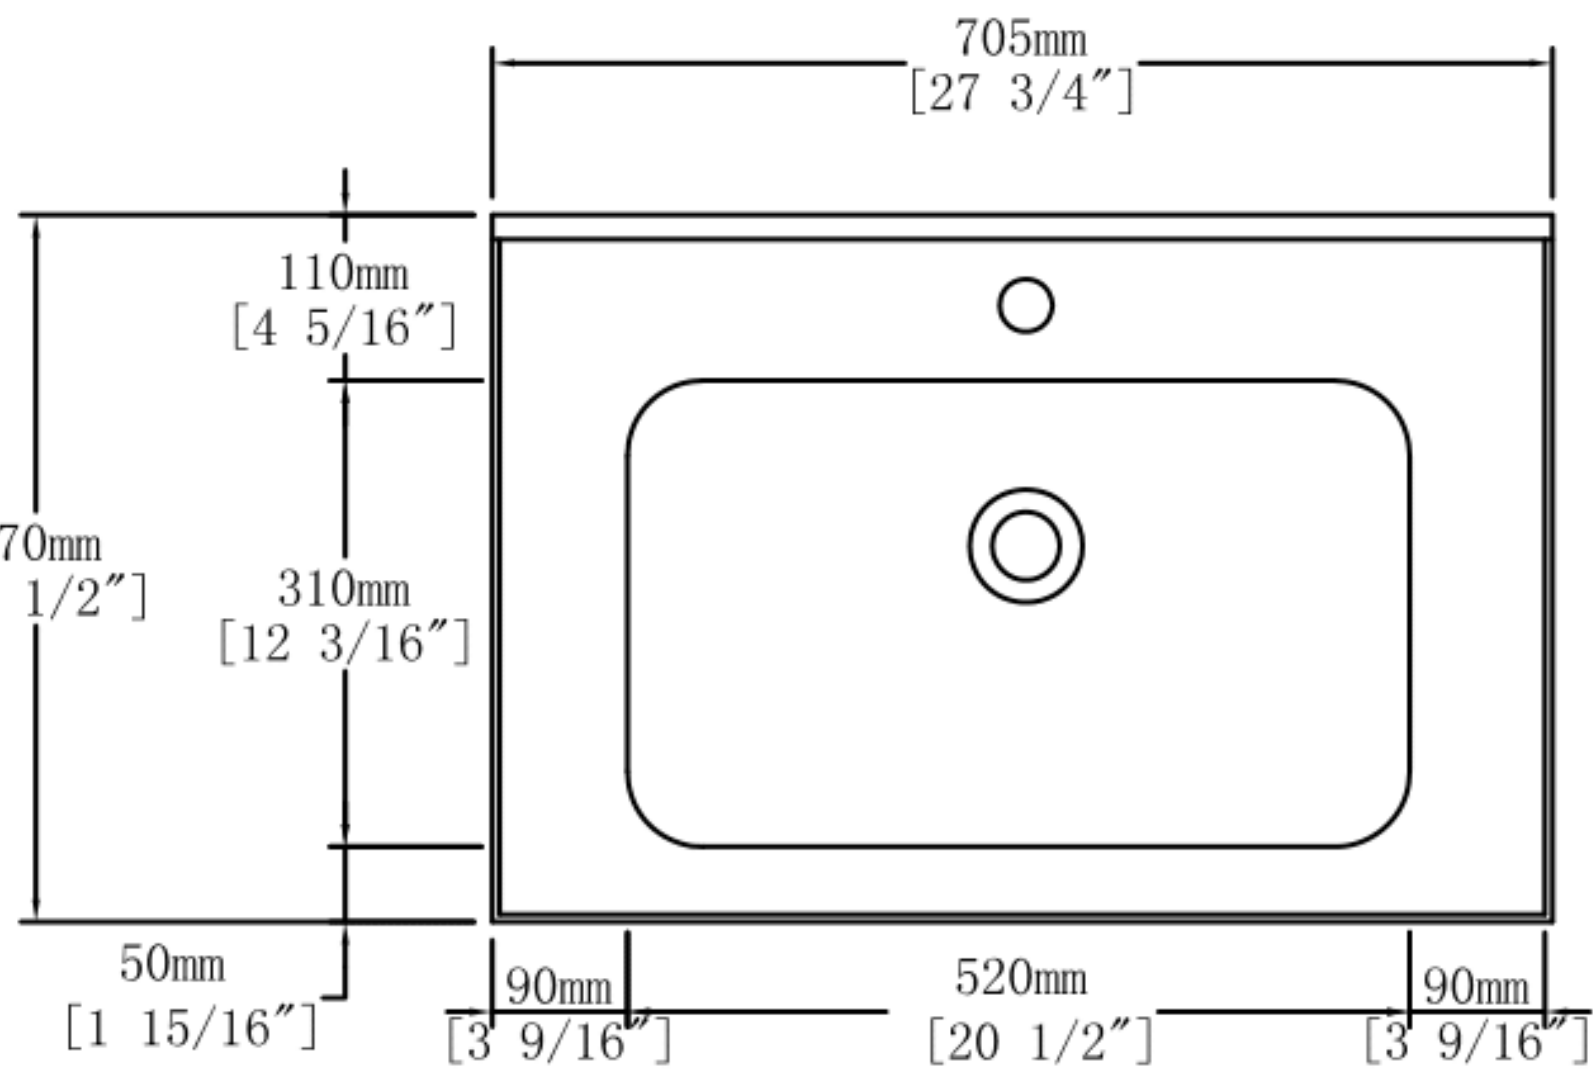

# BATHROOM VANITY DIMENSIONS

Top View

Front View

Back View